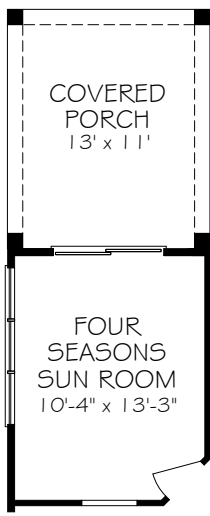

SECOND FLOOR PLAN

OPTIONAL COVERED PORCH

OPTIONAL LIVING SCREENED PORCH

OPTIONAL DELUXE KITCHEN

OPTIONAL MASTER V SCREENED PORCH

OPTIONAL MASTER SITTING ROOM

OPTIONAL MASTER COVERED PORCH

OPTIONAL MASTER SHOWER

OPTIONAL MASTER WALK-IN SHOWER

OPTIONAL "ZERO THRESHOLD" SHOWER

FIRST FLOOR PLAN WITH OPTIONAL BONUS SUITE

OPTIONAL FRONT COVERED PORCH

OPTIONAL BONUS ROOM FIRST - LAUNDRY CLOSET