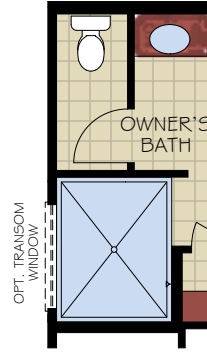

2019 IP86, LLC

*Optional courtyard features shown: Artificial turf, Landscaping, Trellis/Pergola, Plant walls (2), Water feature, and Stepping stone paths (Palazzo & Portico only)

*Note: Tray Ceilings on the First Floor With Bonus Suite Option are in the Following Areas: Master Bedroom

BONUS ROOM SECOND FLOOR PLAN

*Optional courtyard features shown: Artificial turf, Landscaping, Trellis/Pergola, Plant walls (2), Water feature, and Stepping stone paths (Palazzo & Portico only)

OPTIONAL L-SHAPED SHOWER LAYOUT WITH ZERO THRESHOLD