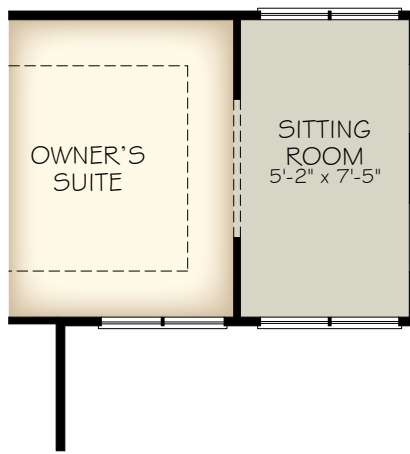

OPTIONAL OWNER'S SITTING ROOM