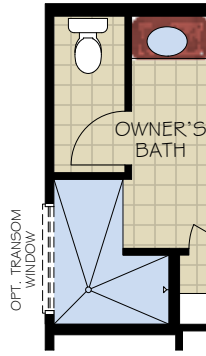

2019 IP86, LLC

*Optional courtyard features shown: Artificial turf, Landscaping, Trellis/Pergola, Plant walls (2), Water feature, and Stepping stone paths (Palazzo & Portico only)

*Note: Tray Ceilings on the First Floor With Bonus Suite Option are in the Following Areas: Master Bedroom

BONUS ROOM SECOND FLOOR PLAN

*Optional courtyard features shown: Artificial turf, Landscaping, Trellis/Pergola, Plant walls (2), Water feature, and Stepping stone paths (Palazzo & Portico only)

OPTIONAL L-SHAPED SHOWER LAYOUT WITH ZERO THRESHOLD