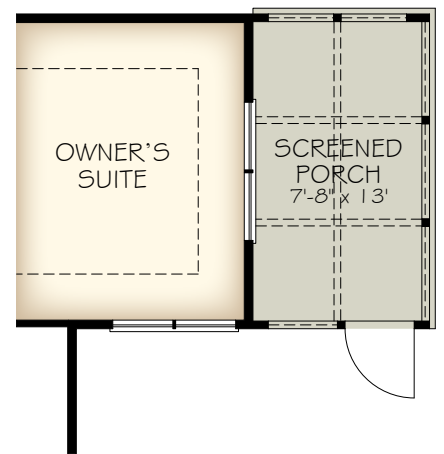

BONUS ROOM SECOND FLOOR PLAN

*Optional courtyard features shown: Artificial turf, Landscaping, Trellis/Pergola, Plant walls (2), Water feature, and Stepping stone paths (Palazzo & Portico only)

OPTIONAL L-SHAPED SHOWER LAYOUT WITH ZERO THRESHOLD

OPTIONAL UNIVERSAL SHOWER LAYOUT WITH ZERO THRESHOLD

OPTIONAL DELUXE KITCHEN

OPTIONAL OWNER'S COVERED PORCH

OPTIONAL OWNER'S SITTING ROOM

OPTIONAL OWNER'S SCREENED PORCH

*Optional courtyard features shown: Artificial turf, Landscaping, Trellis/Pergola, Plant walls (2), Water feature, and Stepping stone paths (Palazzo & Portico only)
 *Note: Zero threshold is not available with a basement home. There will be a threshold included.

OPTIONAL COVERED PORCH
(DELETES LANDSCAPE BED CUT OUTS)

OPTIONAL BEDROOM 3 I/O DEN

OPT. BONUS ROOM WET BAR

OPTIONAL WALK-IN SHOWER

OPTIONAL MUDROOM DOG WASH

OPTIONAL MUDROOM HALF BATH

OPTIONAL MUDROOM EXTENDED GARAGE