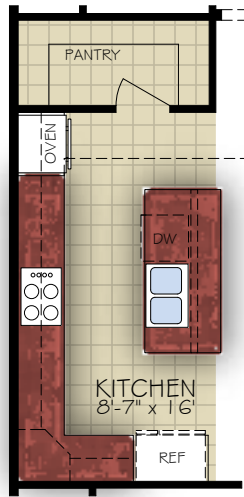

OPTIONAL DELUXE KITCHEN