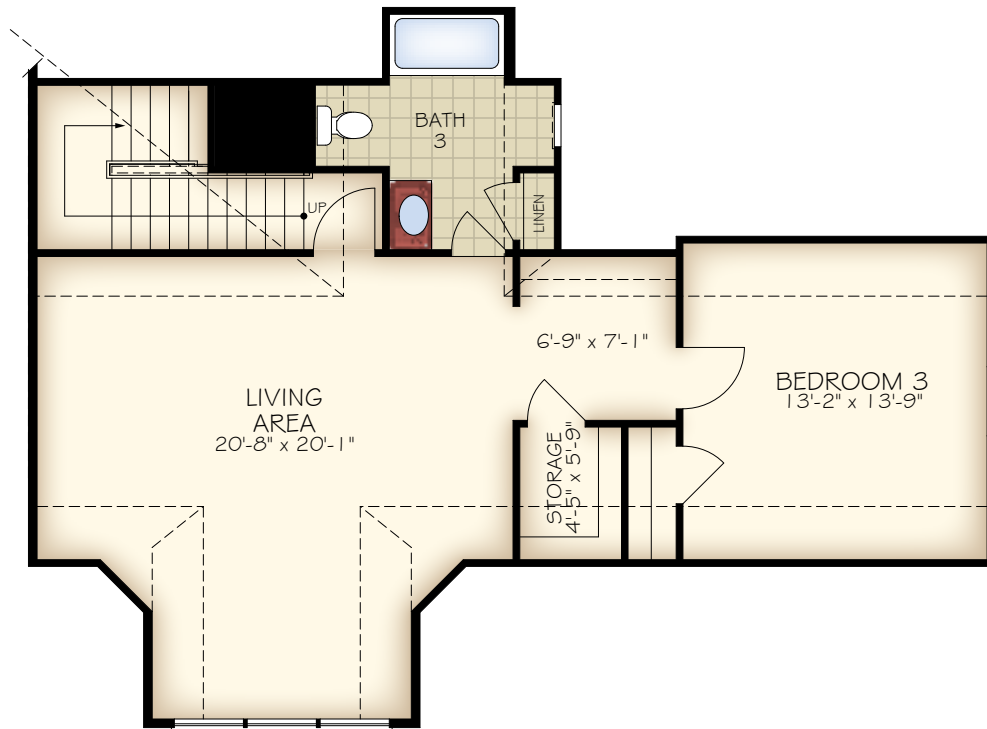

*Optional courtyard features shown: Artificial turf, Landscaping, Trellis/Pergola, Plant walls (2), Water feature, and Stepping stone paths (Palazzo & Portico only)

COLUMBUS - PROMENADE III BONUS

REV. 04.21

2019 IP86, LLC

*Optional courtyard features shown: Artificial turf, Landscaping, Trellis/Pergola, Plant walls (2), Water feature, and Stepping stone paths (Palazzo & Portico only)

*Note: Tray Ceilings on the First Floor With Bonus Suite Option are in the Following Areas: Master Bedroom

BONUS ROOM SECOND FLOOR PLAN

*Optional courtyard features shown: Artificial turf, Landscaping, Trellis/Pergola, Plant walls (2), Water feature, and Stepping stone paths (Palazzo & Portico only)

OPTIONAL L-SHAPED SHOWER LAYOUT WITH ZERO THRESHOLD

OPTIONAL COVERED PORCH
(DELETES LANDSCAPE BED CUT OUTS)

OPTIONAL BEDROOM 3 I/O DEN

OPT. BONUS ROOM WET BAR

OPTIONAL WALK-IN SHOWER

OPTIONAL MUDROOM DOG WASH

OPTIONAL MUDROOM HALF BATH

OPTIONAL MUDROOM EXTENDED GARAGE