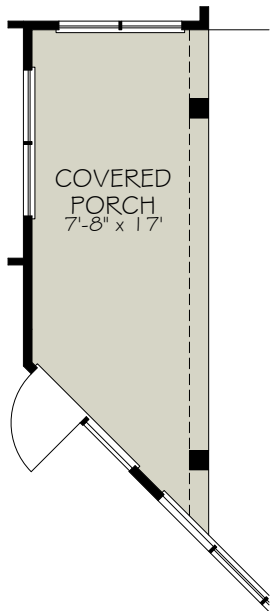

2019 IP86, LLC

*Optional courtyard features shown: Artificial turf, Landscaping, Trellis/Pergola, Plant walls (2), Water feature, and Stepping stone paths (Palazzo & Portico only)

*Note: Tray Ceilings on the First Floor With Bonus Suite Option are in the Following Areas: Master Bedroom

BONUS ROOM SECOND FLOOR PLAN

*Optional courtyard features shown: Artificial turf, Landscaping, Trellis/Pergola, Plant walls (2), Water feature, and Stepping stone paths (Palazzo & Portico only)

OPTIONAL L-SHAPED SHOWER LAYOUT WITH ZERO THRESHOLD

OPTIONAL UNIVERSAL SHOWER LAYOUT WITH ZERO THRESHOLD

OPTIONAL DELUXE KITCHEN

OPTIONAL OWNER'S COVERED PORCH

OPTIONAL OWNER'S SITTING ROOM

OPTIONAL OWNER'S SCREENED PORCH

*Optional courtyard features shown: Artificial turf, Landscaping, Trellis/Pergola, Plant walls (2), Water feature, and Stepping stone paths (Palazzo & Portico only)
 *Note: Zero threshold is not available with a basement home. There will be a threshold included.

OPTIONAL COVERED PORCH
(DELETES LANDSCAPE BED CUT OUTS)

OPTIONAL BEDROOM 3 I/O DEN

OPT. BONUS ROOM WET BAR

OPTIONAL WALK-IN SHOWER

OPTIONAL MUDROOM DOG WASH

OPTIONAL MUDROOM HALF BATH

OPTIONAL MUDROOM EXTENDED GARAGE