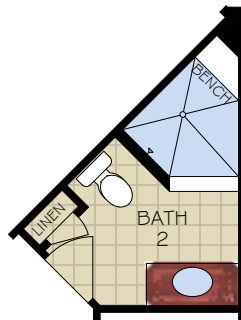

2019 IP86, LLC

*Optional courtyard features shown: Artificial turf, Landscaping, Trellis/Pergola, Plant walls (2), Water feature, and Stepping stone paths (Palazzo & Portico only)

*Note: Tray Ceilings on the First Floor With Bonus Suite Option are in the Following Areas: Master Bedroom

BONUS ROOM SECOND FLOOR PLAN

*Optional courtyard features shown: Artificial turf, Landscaping, Trellis/Pergola, Plant walls (2), Water feature, and Stepping stone paths (Palazzo & Portico only)

OPTIONAL L-SHAPED SHOWER LAYOUT WITH ZERO THRESHOLD

OPTIONAL UNIVERSAL SHOWER LAYOUT WITH ZERO THRESHOLD

OPTIONAL DELUXE KITCHEN

OPTIONAL OWNER'S COVERED PORCH

OPTIONAL OWNER'S SITTING ROOM

OPTIONAL OWNER'S SCREENED PORCH

*Optional courtyard features shown: Artificial turf, Landscaping, Trellis/Pergola, Plant walls (2), Water feature, and Stepping stone paths (Palazzo & Portico only)
 *Note: Zero threshold is not available with a basement home. There will be a threshold included.

OPTIONAL COVERED PORCH
(DELETES LANDSCAPE BED CUT OUTS)

OPTIONAL BEDROOM 3 I/O DEN

OPT. BONUS ROOM WET BAR

OPTIONAL WALK-IN SHOWER

OPTIONAL MUDROOM DOG WASH

OPTIONAL MUDROOM HALF BATH

OPTIONAL MUDROOM EXTENDED GARAGE