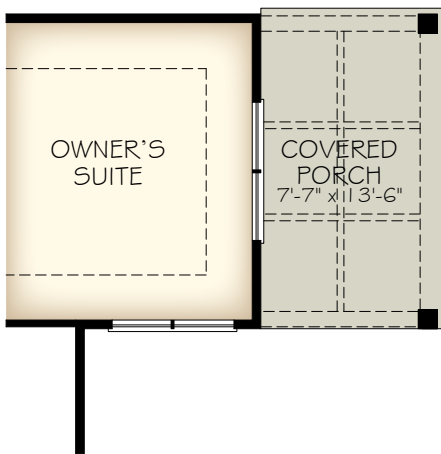

2019 IP86, LLC

*Optional courtyard features shown: Artificial turf, Landscaping, Trellis/Pergola, Plant walls (2), Water feature, and Stepping stone paths (Palazzo & Portico only)

*Note: Tray Ceilings on the First Floor With Bonus Suite Option are in the Following Areas: Master Bedroom

BONUS ROOM SECOND FLOOR PLAN

*Optional courtyard features shown: Artificial turf, Landscaping, Trellis/Pergola, Plant walls (2), Water feature, and Stepping stone paths (Palazzo & Portico only)

OPTIONAL L-SHAPED SHOWER LAYOUT WITH ZERO THRESHOLD

OPTIONAL UNIVERSAL SHOWER LAYOUT WITH ZERO THRESHOLD

OPTIONAL DELUXE KITCHEN

OPTIONAL OWNER'S COVERED PORCH

OPTIONAL OWNER'S SITTING ROOM

OPTIONAL OWNER'S SCREENED PORCH

*Optional courtyard features shown: Artificial turf, Landscaping, Trellis/Pergola, Plant walls (2), Water feature, and Stepping stone paths (Palazzo & Portico only)
 *Note: Zero threshold is not available with a basement home. There will be a threshold included.

OPTIONAL COVERED PORCH
(DELETES LANDSCAPE BED CUT OUTS)

OPTIONAL BEDROOM 3 I/O DEN

OPT. BONUS ROOM WET BAR

OPTIONAL WALK-IN SHOWER

OPTIONAL MUDROOM DOG WASH

OPTIONAL MUDROOM HALF BATH

OPTIONAL MUDROOM EXTENDED GARAGE