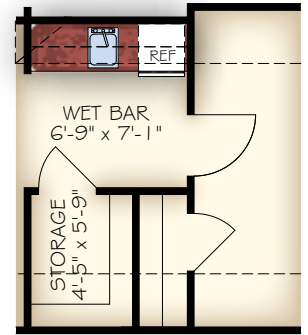

BONUS ROOM SECOND FLOOR PLAN

*Optional courtyard features shown: Artificial turf, Landscaping, Trellis/Pergola, Plant walls (2), Water feature, and Stepping stone paths (Palazzo & Portico only)

OPTIONAL L-SHAPED SHOWER LAYOUT WITH ZERO THRESHOLD

OPTIONAL UNIVERSAL SHOWER LAYOUT WITH ZERO THRESHOLD

OPTIONAL DELUXE KITCHEN

OPTIONAL OWNER'S COVERED PORCH

OPTIONAL OWNER'S SITTING ROOM

OPTIONAL OWNER'S SCREENED PORCH

*Optional courtyard features shown: Artificial turf, Landscaping, Trellis/Pergola, Plant walls (2), Water feature, and Stepping stone paths (Palazzo & Portico only)
 *Note: Zero threshold is not available with a basement home. There will be a threshold included.

OPTIONAL COVERED PORCH
(DELETES LANDSCAPE BED CUT OUTS)

OPTIONAL BEDROOM 3 I/O DEN

OPT. BONUS ROOM WET BAR

OPTIONAL WALK-IN SHOWER

OPTIONAL MUDROOM DOG WASH

OPTIONAL MUDROOM HALF BATH

OPTIONAL MUDROOM EXTENDED GARAGE