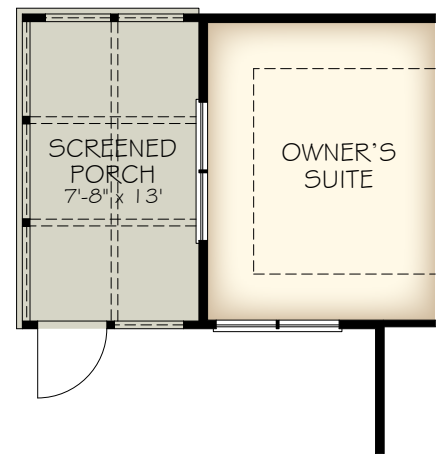

*Note: Tray Ceilings on the First Floor With Bonus Suite Option are in the Following Areas: Master Bedroom

BONUS ROOM SECOND FLOOR PLAN

*Optional courtyard features shown: Artificial turf, Landscaping, Trellis/Pergola, Plant walls (2), Water feature, and Stepping stone paths (Palazzo & Portico only)

OPTIONAL L-SHAPED SHOWER LAYOUT WITH ZERO THRESHOLD

OPTIONAL UNIVERSAL SHOWER LAYOUT WITH ZERO THRESHOLD

OPTIONAL DELUXE KITCHEN

OPTIONAL OWNER'S COVERED PORCH

OPTIONAL OWNER'S SITTING ROOM

OPTIONAL OWNER'S SCREENED PORCH

OPTIONAL COVERED PORCH
(DELETES LANDSCAPE BED CUT OUTS)

OPTIONAL BEDROOM 3 ILO DEN

OPT. BONUS ROOM WET BAR

OPTIONAL WALK-IN SHOWER

OPTIONAL MUDROOM DOG WASH

OPTIONAL MUDROOM HALF BATH

OPTIONAL MUDROOM EXTENDED GARAGE