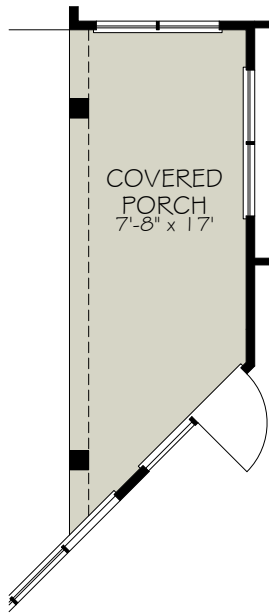

OPTIONAL COVERED PORCH
(DELETES LANDSCAPE BED CUT OUTS)