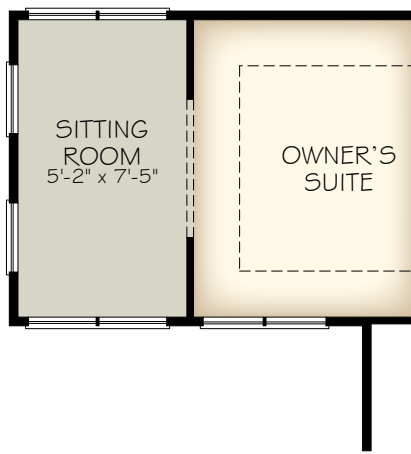

*Note: Tray Ceilings on the First Floor With Bonus Suite Option are in the Following Areas: Master Bedroom

BONUS ROOM SECOND FLOOR PLAN

*Optional courtyard features shown: Artificial turf, Landscaping, Trellis/Pergola, Plant walls (2), Water feature, and Stepping stone paths (Palazzo & Portico only)

OPTIONAL L-SHAPED SHOWER LAYOUT WITH ZERO THRESHOLD

OPTIONAL UNIVERSAL SHOWER LAYOUT WITH ZERO THRESHOLD

OPTIONAL DELUXE KITCHEN

OPTIONAL OWNER'S COVERED PORCH

OPTIONAL OWNER'S SITTING ROOM

OPTIONAL OWNER'S SCREENED PORCH

OPTIONAL COVERED PORCH
(DELETES LANDSCAPE BED CUT OUTS)

OPTIONAL BEDROOM 3 ILO DEN

OPT. BONUS ROOM WET BAR

OPTIONAL WALK-IN SHOWER

OPTIONAL MUDROOM DOG WASH

OPTIONAL MUDROOM HALF BATH

OPTIONAL MUDROOM EXTENDED GARAGE