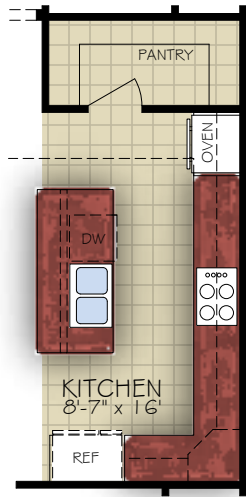

*Note: Tray Ceilings on the First Floor With Bonus Suite Option are in the Following Areas: Master Bedroom

BONUS ROOM SECOND FLOOR PLAN

*Optional courtyard features shown: Artificial turf, Landscaping, Trellis/Pergola, Plant walls (2), Water feature, and Stepping stone paths (Palazzo & Portico only)

OPTIONAL L-SHAPED SHOWER LAYOUT WITH ZERO THRESHOLD

OPTIONAL UNIVERSAL SHOWER LAYOUT WITH ZERO THRESHOLD

OPTIONAL DELUXE KITCHEN

OPTIONAL OWNER'S COVERED PORCH

OPTIONAL OWNER'S SITTING ROOM

OPTIONAL OWNER'S SCREENED PORCH