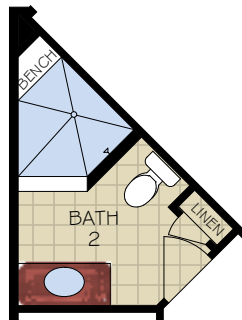

*Note: Tray Ceilings on the First Floor With Bonus Suite Option are in the Following Areas: Master Bedroom

BONUS ROOM SECOND FLOOR PLAN

*Optional courtyard features shown: Artificial turf, Landscaping, Trellis/Pergola, Plant walls (2), Water feature, and Stepping stone paths (Palazzo & Portico only)

OPTIONAL L-SHAPED SHOWER LAYOUT WITH ZERO THRESHOLD

OPTIONAL UNIVERSAL SHOWER LAYOUT WITH ZERO THRESHOLD

OPTIONAL DELUXE KITCHEN

OPTIONAL OWNER'S COVERED PORCH

OPTIONAL OWNER'S SITTING ROOM

OPTIONAL OWNER'S SCREENED PORCH

OPTIONAL COVERED PORCH
(DELETES LANDSCAPE BED CUT OUTS)

OPTIONAL BEDROOM 3 ILO DEN

OPT. BONUS ROOM WET BAR

OPTIONAL WALK-IN SHOWER

OPTIONAL MUDROOM DOG WASH

OPTIONAL MUDROOM HALF BATH

OPTIONAL MUDROOM EXTENDED GARAGE