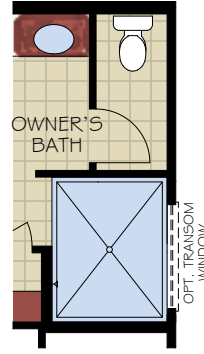

*Note: Tray Ceilings on the First Floor With Bonus Suite Option are in the Following Areas: Master Bedroom

BONUS ROOM SECOND FLOOR PLAN

*Optional courtyard features shown: Artificial turf, Landscaping, Trellis/Pergola, Plant walls (2), Water feature, and Stepping stone paths (Palazzo & Portico only)

OPTIONAL L-SHAPED SHOWER LAYOUT WITH ZERO THRESHOLD

OPTIONAL UNIVERSAL SHOWER LAYOUT WITH ZERO THRESHOLD

OPTIONAL DELUXE KITCHEN

OPTIONAL OWNER'S COVERED PORCH

OPTIONAL OWNER'S SITTING ROOM

OPTIONAL OWNER'S SCREENED PORCH