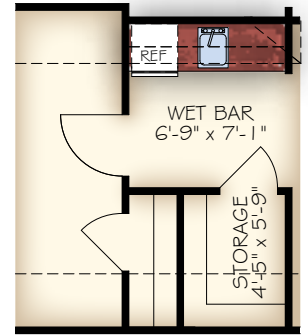

*Note: Tray Ceilings on the First Floor With Bonus Suite Option are in the Following Areas: Master Bedroom

BONUS ROOM SECOND FLOOR PLAN

*Optional courtyard features shown: Artificial turf, Landscaping, Trellis/Pergola, Plant walls (2), Water feature, and Stepping stone paths (Palazzo & Portico only)

OPTIONAL L-SHAPED SHOWER LAYOUT WITH ZERO THRESHOLD

OPTIONAL UNIVERSAL SHOWER LAYOUT WITH ZERO THRESHOLD

OPTIONAL DELUXE KITCHEN

OPTIONAL OWNER'S COVERED PORCH

OPTIONAL OWNER'S SITTING ROOM

OPTIONAL OWNER'S SCREENED PORCH

OPTIONAL COVERED PORCH
(DELETES LANDSCAPE BED CUT OUTS)

OPTIONAL BEDROOM 3 ILO DEN

OPT. BONUS ROOM WET BAR

OPTIONAL WALK-IN SHOWER

OPTIONAL MUDROOM DOG WASH

OPTIONAL MUDROOM HALF BATH

OPTIONAL MUDROOM EXTENDED GARAGE