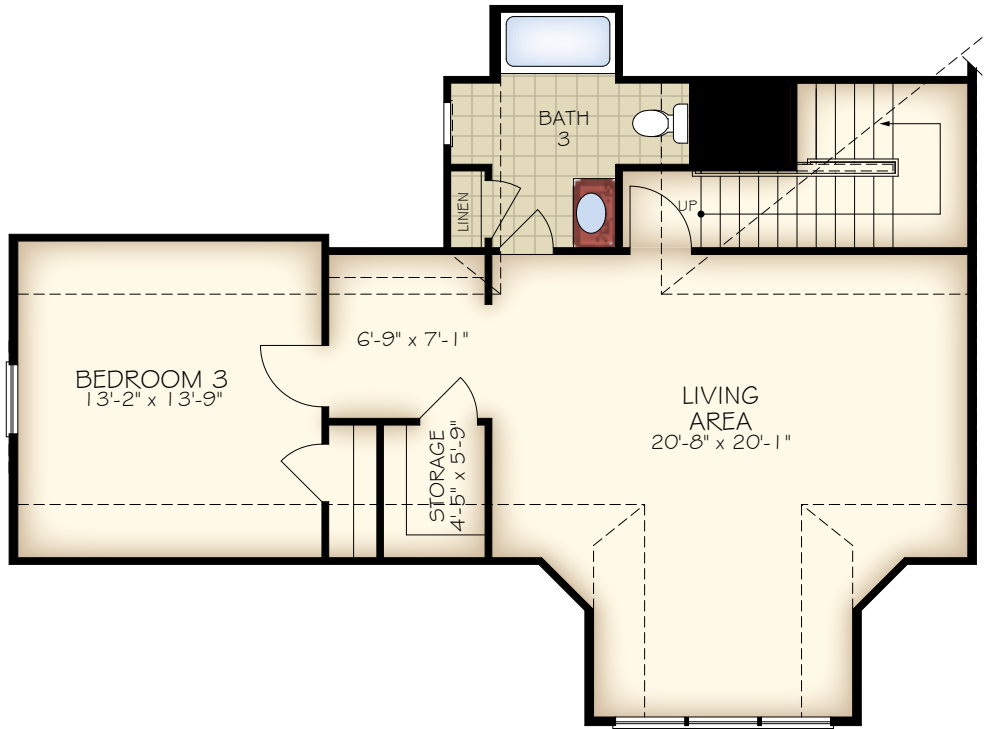

COLUMBUS - PROMENADE III

REV. 04.21

2019 IP86, LLC

*Optional courtyard features shown: Artificial turf, Landscaping, Trellis/Pergola, Plant walls (2), Water feature, and Stepping stone paths (Palazzo & Portico only)

COLUMBUS - PROMENADE III BONUS

REV. 04.21

2019 IP86, LLC

*Optional courtyard features shown: Artificial turf, Landscaping, Trellis/Pergola, Plant walls (2), Water feature, and Stepping stone paths (Palazzo & Portico only)

*Note: Tray Ceilings on the First Floor With Bonus Suite Option are in the Following Areas: Master Bedroom

BONUS ROOM SECOND FLOOR PLAN

*Optional courtyard features shown: Artificial turf, Landscaping, Trellis/Pergola, Plant walls (2), Water feature, and Stepping stone paths (Palazzo & Portico only)

OPTIONAL L-SHAPED SHOWER LAYOUT WITH ZERO THRESHOLD

OPTIONAL UNIVERSAL SHOWER LAYOUT WITH ZERO THRESHOLD

OPTIONAL DELUXE KITCHEN

OPTIONAL OWNER'S COVERED PORCH

OPTIONAL OWNER'S SITTING ROOM

OPTIONAL OWNER'S SCREENED PORCH