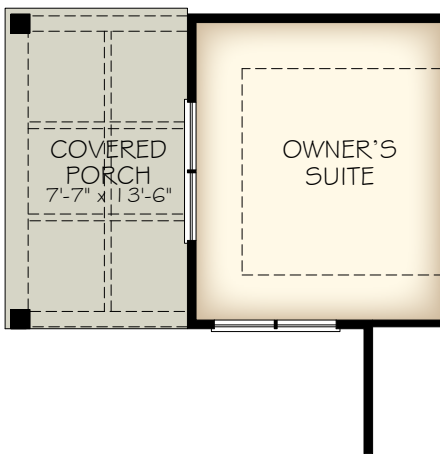

*Note: Tray Ceilings on the First Floor With Bonus Suite Option are in the Following Areas: Master Bedroom

BONUS ROOM SECOND FLOOR PLAN

*Optional courtyard features shown: Artificial turf, Landscaping, Trellis/Pergola, Plant walls (2), Water feature, and Stepping stone paths (Palazzo & Portico only)

OPTIONAL L-SHAPED SHOWER LAYOUT WITH ZERO THRESHOLD

OPTIONAL UNIVERSAL SHOWER LAYOUT WITH ZERO THRESHOLD

OPTIONAL DELUXE KITCHEN

OPTIONAL OWNER'S COVERED PORCH

OPTIONAL OWNER'S SITTING ROOM

OPTIONAL OWNER'S SCREENED PORCH

OPTIONAL COVERED PORCH
(DELETES LANDSCAPE BED CUT OUTS)

OPTIONAL BEDROOM 3 ILO DEN

OPT. BONUS ROOM WET BAR

OPTIONAL WALK-IN SHOWER

OPTIONAL MUDROOM DOG WASH

OPTIONAL MUDROOM HALF BATH

OPTIONAL MUDROOM EXTENDED GARAGE