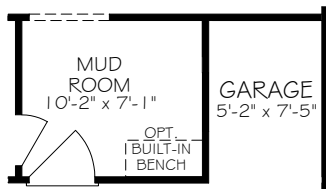

OPTIONAL OWNER'S SCREENED PORCH

OPTIONAL COVERED PORCH
(DELETES LANDSCAPE BED CUT OUTS)

OPTIONAL BEDROOM 3 ILO DEN

OPT. BONUS ROOM WET BAR

OPTIONAL WALK-IN SHOWER

OPTIONAL MUDROOM EXTENDED GARAGE

OPTIONAL MUDROOM HALF BATH