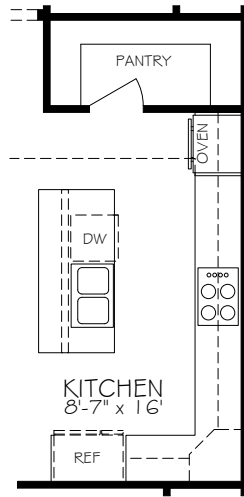

REV. 07.22

© IP86, LLC 2022

*Optional courtyard features shown: Artificial turf, Landscaping, Trellis/Pergola, Plant walls (2), Water feature, and Stepping stone paths (Palazzo & Portico only)

*Note: Tray Ceilings on the First Floor With Bonus Suite Option are in the Following Areas: Master Bedroom

BONUS ROOM SECOND FLOOR PLAN

OPTIONAL L-SHAPED SHOWER LAYOUT WITH ZERO THRESHOLD

OPTIONAL UNIVERSAL SHOWER LAYOUT WITH ZERO THRESHOLD

OPTIONAL DELUXE KITCHEN

OPTIONAL OWNER'S COVERED PORCH

OPTIONAL OWNER'S SITTING ROOM