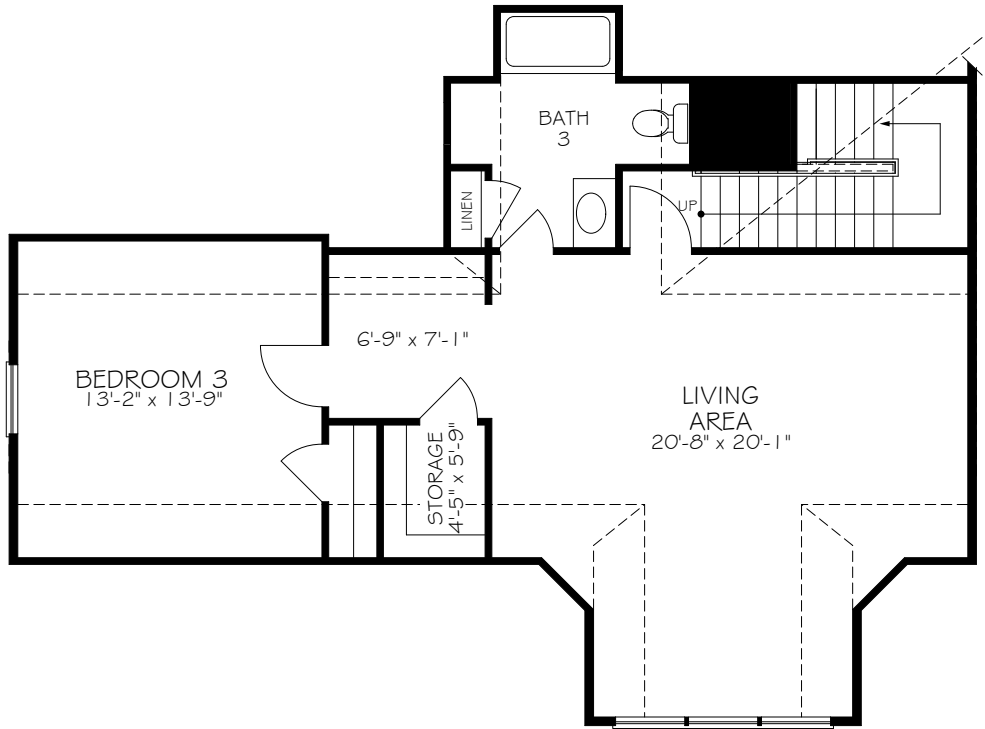

COLUMBUS - PROMENADE III

REV. 07.22

*Optional courtyard features shown: Artificial turf, Landscaping, Trellis/Pergola, Plant walls (2), Water feature, and Stepping stone paths (Palazzo & Portico only)

COLUMBUS - PROMENADE III BONUS

REV. 07.22

© IP86, LLC 2022

*Optional courtyard features shown: Artificial turf, Landscaping, Trellis/Pergola, Plant walls (2), Water feature, and Stepping stone paths (Palazzo & Portico only)

*Note: Tray Ceilings on the First Floor With Bonus Suite Option are in the Following Areas: Master Bedroom

BONUS ROOM SECOND FLOOR PLAN

OPTIONAL L-SHAPED SHOWER LAYOUT WITH ZERO THRESHOLD

OPTIONAL UNIVERSAL SHOWER LAYOUT WITH ZERO THRESHOLD

OPTIONAL DELUXE KITCHEN

OPTIONAL OWNER'S COVERED PORCH

OPTIONAL OWNER'S SITTING ROOM

OPTIONAL OWNER'S SCREENED PORCH

OPTIONAL COVERED PORCH
(DELETES LANDSCAPE BED CUT OUTS)

OPTIONAL BEDROOM 3 ILO DEN

OPT. BONUS ROOM WET BAR

OPTIONAL WALK-IN SHOWER

OPTIONAL MUDROOM EXTENDED GARAGE

OPTIONAL MUDROOM HALF BATH