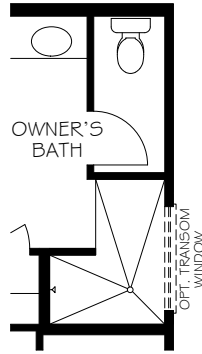

REV. 07.22

© IP86, LLC 2022

*Optional courtyard features shown: Artificial turf, Landscaping, Trellis/Pergola, Plant walls (2), Water feature, and Stepping stone paths (Palazzo & Portico only)

*Note: Tray Ceilings on the First Floor With Bonus Suite Option are in the Following Areas: Master Bedroom

BONUS ROOM SECOND FLOOR PLAN

OPTIONAL L-SHAPED SHOWER LAYOUT WITH ZERO THRESHOLD

OPTIONAL UNIVERSAL SHOWER LAYOUT WITH ZERO THRESHOLD

OPTIONAL DELUXE KITCHEN

OPTIONAL OWNER'S COVERED PORCH

OPTIONAL OWNER'S SITTING ROOM