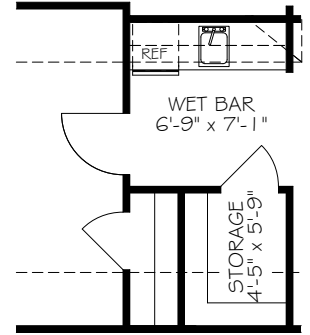

REV. 07.22

© IP86, LLC 2022

*Optional courtyard features shown: Artificial turf, Landscaping, Trellis/Pergola, Plant walls (2), Water feature, and Stepping stone paths (Palazzo & Portico only)

*Note: Tray Ceilings on the First Floor With Bonus Suite Option are in the Following Areas: Master Bedroom

BONUS ROOM SECOND FLOOR PLAN

OPTIONAL L-SHAPED SHOWER LAYOUT WITH ZERO THRESHOLD

OPTIONAL UNIVERSAL SHOWER LAYOUT WITH ZERO THRESHOLD

OPTIONAL DELUXE KITCHEN

OPTIONAL OWNER'S COVERED PORCH

OPTIONAL OWNER'S SITTING ROOM

OPTIONAL OWNER'S SCREENED PORCH

OPTIONAL COVERED PORCH
(DELETES LANDSCAPE BED CUT OUTS)

OPTIONAL BEDROOM 3 ILO DEN

OPT. BONUS ROOM WET BAR

OPTIONAL WALK-IN SHOWER

OPTIONAL MUDROOM EXTENDED GARAGE

OPTIONAL MUDROOM HALF BATH