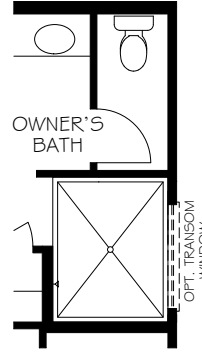

REV. 07.22

© IP86, LLC 2022

*Optional courtyard features shown: Artificial turf, Landscaping, Trellis/Pergola, Plant walls (2), Water feature, and Stepping stone paths (Palazzo & Portico only)

*Note: Tray Ceilings on the First Floor With Bonus Suite Option are in the Following Areas: Master Bedroom

BONUS ROOM SECOND FLOOR PLAN

OPTIONAL L-SHAPED SHOWER LAYOUT WITH ZERO THRESHOLD

OPTIONAL UNIVERSAL SHOWER LAYOUT WITH ZERO THRESHOLD

OPTIONAL DELUXE KITCHEN

OPTIONAL OWNER'S COVERED PORCH

OPTIONAL OWNER'S SITTING ROOM