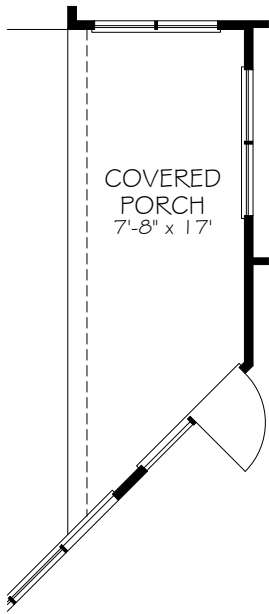

REV. 07.22

© IP86, LLC 2022

*Optional courtyard features shown: Artificial turf, Landscaping, Trellis/Pergola, Plant walls (2), Water feature, and Stepping stone paths (Palazzo & Portico only)

*Note: Tray Ceilings on the First Floor With Bonus Suite Option are in the Following Areas: Master Bedroom

BONUS ROOM SECOND FLOOR PLAN

OPTIONAL L-SHAPED SHOWER LAYOUT WITH ZERO THRESHOLD

OPTIONAL UNIVERSAL SHOWER LAYOUT WITH ZERO THRESHOLD

OPTIONAL DELUXE KITCHEN

OPTIONAL OWNER'S COVERED PORCH

OPTIONAL OWNER'S SITTING ROOM

OPTIONAL OWNER'S SCREENED PORCH

OPTIONAL COVERED PORCH
(DELETES LANDSCAPE BED CUT OUTS)

OPTIONAL BEDROOM 3 ILO DEN

OPT. BONUS ROOM WET BAR

OPTIONAL WALK-IN SHOWER

OPTIONAL MUDROOM EXTENDED GARAGE

OPTIONAL MUDROOM HALF BATH