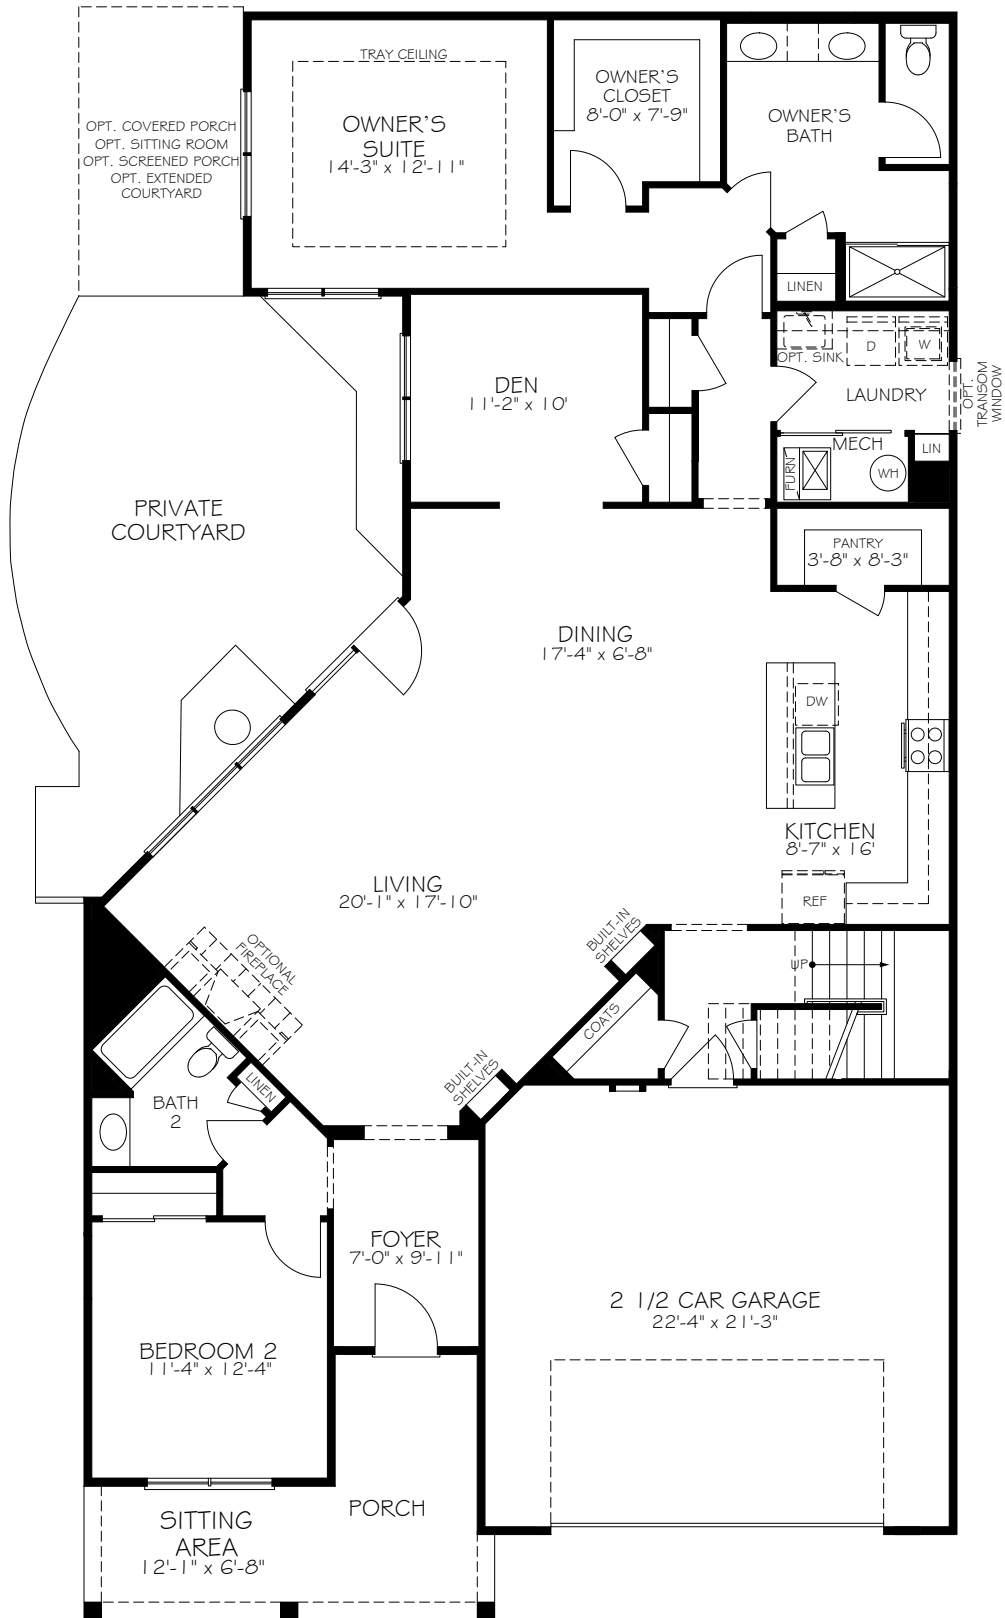

COLUMBUS - PROMENADE III

REV. 07.22

*Optional courtyard features shown: Artificial turf, Landscaping, Trellis/Pergola, Plant walls (2), Water feature, and Stepping stone paths (Palazzo & Portico only)

COLUMBUS - PROMENADE III BONUS

REV. 07.22

© IP86, LLC 2022

*Optional courtyard features shown: Artificial turf, Landscaping, Trellis/Pergola, Plant walls (2), Water feature, and Stepping stone paths (Palazzo & Portico only)

*Note: Tray Ceilings on the First Floor With Bonus Suite Option are in the Following Areas: Master Bedroom

BONUS ROOM SECOND FLOOR PLAN

OPTIONAL L-SHAPED SHOWER LAYOUT WITH ZERO THRESHOLD

OPTIONAL UNIVERSAL SHOWER LAYOUT WITH ZERO THRESHOLD

OPTIONAL DELUXE KITCHEN

OPTIONAL OWNER'S COVERED PORCH

OPTIONAL OWNER'S SITTING ROOM

OPTIONAL OWNER'S SCREENED PORCH

OPTIONAL COVERED PORCH
(DELETES LANDSCAPE BED CUT OUTS)

OPTIONAL BEDROOM 3 ILO DEN

OPT. BONUS ROOM WET BAR

OPTIONAL WALK-IN SHOWER

OPTIONAL MUDROOM EXTENDED GARAGE

OPTIONAL MUDROOM HALF BATH