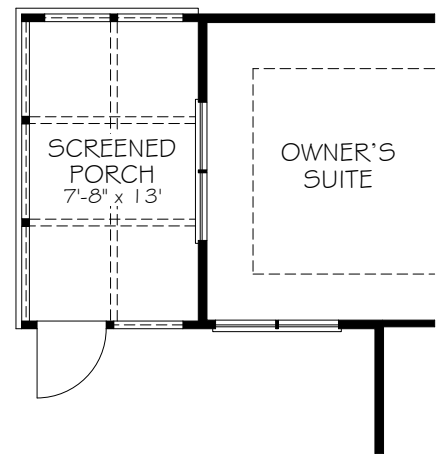

REV. 07.22

© IP86, LLC 2022

*Optional courtyard features shown: Artificial turf, Landscaping, Trellis/Pergola, Plant walls (2), Water feature, and Stepping stone paths (Palazzo & Portico only)

*Note: Tray Ceilings on the First Floor With Bonus Suite Option are in the Following Areas: Master Bedroom

BONUS ROOM SECOND FLOOR PLAN

OPTIONAL L-SHAPED SHOWER LAYOUT WITH ZERO THRESHOLD

OPTIONAL UNIVERSAL SHOWER LAYOUT WITH ZERO THRESHOLD

OPTIONAL DELUXE KITCHEN

OPTIONAL OWNER'S COVERED PORCH

OPTIONAL OWNER'S SITTING ROOM

OPTIONAL OWNER'S SCREENED PORCH

OPTIONAL COVERED PORCH
(DELETES LANDSCAPE BED CUT OUTS)

OPTIONAL BEDROOM 3 ILO DEN

OPT. BONUS ROOM WET BAR

OPTIONAL WALK-IN SHOWER

OPTIONAL MUDROOM EXTENDED GARAGE

OPTIONAL MUDROOM HALF BATH