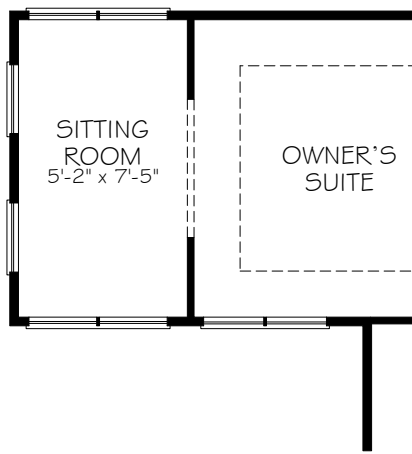

REV. 07.22

© IP86, LLC 2022

*Optional courtyard features shown: Artificial turf, Landscaping, Trellis/Pergola, Plant walls (2), Water feature, and Stepping stone paths (Palazzo & Portico only)

*Note: Tray Ceilings on the First Floor With Bonus Suite Option are in the Following Areas: Master Bedroom

BONUS ROOM SECOND FLOOR PLAN

OPTIONAL L-SHAPED SHOWER LAYOUT WITH ZERO THRESHOLD

OPTIONAL UNIVERSAL SHOWER LAYOUT WITH ZERO THRESHOLD

OPTIONAL DELUXE KITCHEN

OPTIONAL OWNER'S COVERED PORCH

OPTIONAL OWNER'S SITTING ROOM

OPTIONAL OWNER'S SCREENED PORCH

OPTIONAL COVERED PORCH
(DELETES LANDSCAPE BED CUT OUTS)

OPTIONAL BEDROOM 3 ILO DEN

OPT. BONUS ROOM WET BAR

OPTIONAL WALK-IN SHOWER

OPTIONAL MUDROOM EXTENDED GARAGE

OPTIONAL MUDROOM HALF BATH