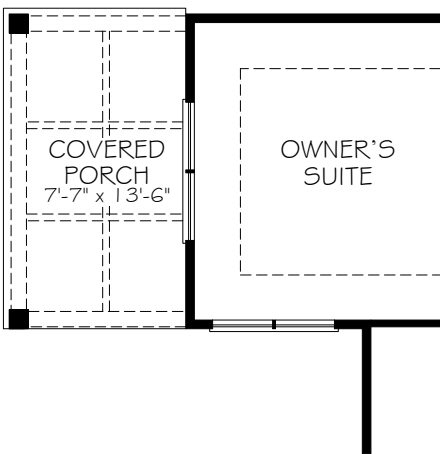

REV. 07.22

© IP86, LLC 2022

*Optional courtyard features shown: Artificial turf, Landscaping, Trellis/Pergola, Plant walls (2), Water feature, and Stepping stone paths (Palazzo & Portico only)

*Note: Tray Ceilings on the First Floor With Bonus Suite Option are in the Following Areas: Master Bedroom

BONUS ROOM SECOND FLOOR PLAN

OPTIONAL L-SHAPED SHOWER LAYOUT WITH ZERO THRESHOLD

OPTIONAL UNIVERSAL SHOWER LAYOUT WITH ZERO THRESHOLD

OPTIONAL DELUXE KITCHEN

OPTIONAL OWNER'S COVERED PORCH

OPTIONAL OWNER'S SITTING ROOM

OPTIONAL OWNER'S SCREENED PORCH

OPTIONAL COVERED PORCH
(DELETES LANDSCAPE BED CUT OUTS)

OPTIONAL BEDROOM 3 ILO DEN

OPT. BONUS ROOM WET BAR

OPTIONAL WALK-IN SHOWER

OPTIONAL MUDROOM EXTENDED GARAGE

OPTIONAL MUDROOM HALF BATH