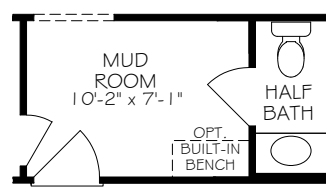

BONUS ROOM SECOND FLOOR PLAN

OPTIONAL L-SHAPED SHOWER LAYOUT WITH ZERO THRESHOLD

OPTIONAL UNIVERSAL SHOWER LAYOUT WITH ZERO THRESHOLD

OPTIONAL DELUXE KITCHEN

OPTIONAL OWNER'S COVERED PORCH

OPTIONAL OWNER'S SITTING ROOM

OPTIONAL OWNER'S SCREENED PORCH

OPTIONAL COVERED PORCH
(DELETES LANDSCAPE BED CUT OUTS)

OPTIONAL BEDROOM 3 ILO DEN

OPT. BONUS ROOM WET BAR

OPTIONAL WALK-IN SHOWER

OPTIONAL MUDROOM EXTENDED GARAGE

OPTIONAL MUDROOM HALF BATH