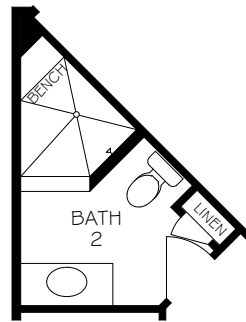

REV. 07.22

© IP86, LLC 2022

*Optional courtyard features shown: Artificial turf, Landscaping, Trellis/Pergola, Plant walls (2), Water feature, and Stepping stone paths (Palazzo & Portico only)

*Note: Tray Ceilings on the First Floor With Bonus Suite Option are in the Following Areas: Master Bedroom

BONUS ROOM SECOND FLOOR PLAN

OPTIONAL L-SHAPED SHOWER LAYOUT WITH ZERO THRESHOLD

OPTIONAL UNIVERSAL SHOWER LAYOUT WITH ZERO THRESHOLD

OPTIONAL DELUXE KITCHEN

OPTIONAL OWNER'S COVERED PORCH

OPTIONAL OWNER'S SITTING ROOM

OPTIONAL OWNER'S SCREENED PORCH

OPTIONAL COVERED PORCH
(DELETES LANDSCAPE BED CUT OUTS)

OPTIONAL BEDROOM 3 ILO DEN

OPT. BONUS ROOM WET BAR

OPTIONAL WALK-IN SHOWER

OPTIONAL MUDROOM EXTENDED GARAGE

OPTIONAL MUDROOM HALF BATH