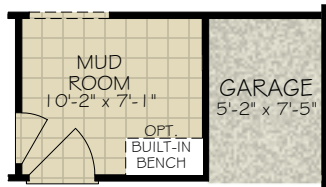

\*Note: Tray Ceilings on the First Floor With Bonus Suite Option are in the Following Areas: Master Bedroom

BONUS ROOM SECOND FLOOR PLAN

OPTIONAL L-SHAPED SHOWER LAYOUT WITH ZERO THRESHOLD

OPTIONAL UNIVERSAL SHOWER LAYOUT WITH ZERO THRESHOLD

OPTIONAL DELUXE KITCHEN

OPTIONAL OWNER'S COVERED PORCH

OPTIONAL OWNER'S SITTING ROOM

OPTIONAL OWNER'S SCREENED PORCH

OPTIONAL COVERED PORCH  
(DELETES LANDSCAPE BED CUT OUTS)

OPTIONAL BEDROOM 3 ILO DEN

OPT. BONUS ROOM WET BAR

OPTIONAL WALK-IN SHOWER

OPTIONAL MUDROOM EXTENDED GARAGE

OPTIONAL MUDROOM HALF BATH