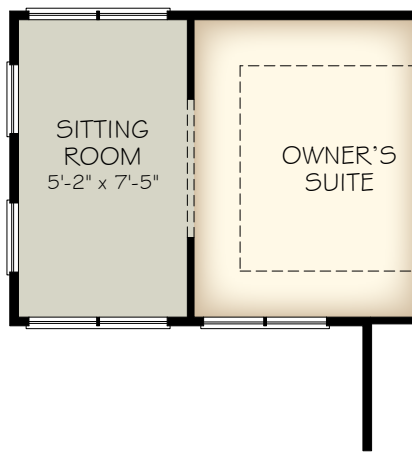

\*Note: Tray Ceilings on the First Floor With Bonus Suite Option are in the Following Areas: Master Bedroom

BONUS ROOM SECOND FLOOR PLAN

OPTIONAL L-SHAPED SHOWER LAYOUT WITH ZERO THRESHOLD

OPTIONAL UNIVERSAL SHOWER LAYOUT WITH ZERO THRESHOLD

OPTIONAL DELUXE KITCHEN

OPTIONAL OWNER'S COVERED PORCH

OPTIONAL OWNER'S SITTING ROOM

OPTIONAL OWNER'S SCREENED PORCH

OPTIONAL COVERED PORCH  
(DELETES LANDSCAPE BED CUT OUTS)

OPTIONAL BEDROOM 3 ILO DEN

OPT. BONUS ROOM WET BAR

OPTIONAL WALK-IN SHOWER

OPTIONAL MUDROOM EXTENDED GARAGE

OPTIONAL MUDROOM HALF BATH