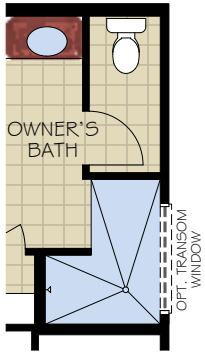

COLUMBUS - PROMENADE III BONUS

REV. 07.22

© IP86, LLC 2022

\*Optional courtyard features shown: Artificial turf, Landscaping, Trellis/Pergola, Plant walls (2), Water feature, and Stepping stone paths (Palazzo & Portico only)

\*Note: Tray Ceilings on the First Floor With Bonus Suite Option are in the Following Areas: Master Bedroom

BONUS ROOM SECOND FLOOR PLAN

OPTIONAL L-SHAPED SHOWER LAYOUT WITH ZERO THRESHOLD

OPTIONAL UNIVERSAL SHOWER LAYOUT WITH ZERO THRESHOLD