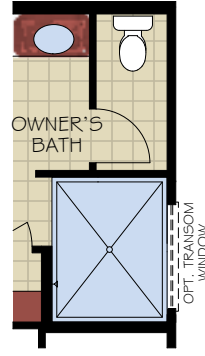

COLUMBUS - PROMENADE III BONUS

REV. 07.22

© IP86, LLC 2022

\*Optional courtyard features shown: Artificial turf, Landscaping, Trellis/Pergola, Plant walls (2), Water feature, and Stepping stone paths (Palazzo & Portico only)

\*Note: Tray Ceilings on the First Floor With Bonus Suite Option are in the Following Areas: Master Bedroom

BONUS ROOM SECOND FLOOR PLAN

OPTIONAL L-SHAPED SHOWER LAYOUT WITH ZERO THRESHOLD

OPTIONAL UNIVERSAL SHOWER LAYOUT WITH ZERO THRESHOLD