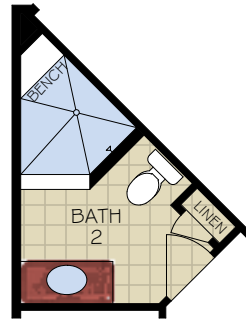

\*Note: Tray Ceilings on the First Floor With Bonus Suite Option are in the Following Areas: Master Bedroom

BONUS ROOM SECOND FLOOR PLAN

OPTIONAL L-SHAPED SHOWER LAYOUT WITH ZERO THRESHOLD

OPTIONAL UNIVERSAL SHOWER LAYOUT WITH ZERO THRESHOLD

OPTIONAL DELUXE KITCHEN

OPTIONAL OWNER'S COVERED PORCH

OPTIONAL OWNER'S SITTING ROOM

OPTIONAL OWNER'S SCREENED PORCH

OPTIONAL COVERED PORCH  
(DELETES LANDSCAPE BED CUT OUTS)

OPTIONAL BEDROOM 3 ILO DEN

OPT. BONUS ROOM WET BAR

OPTIONAL WALK-IN SHOWER

OPTIONAL MUDROOM EXTENDED GARAGE

OPTIONAL MUDROOM HALF BATH