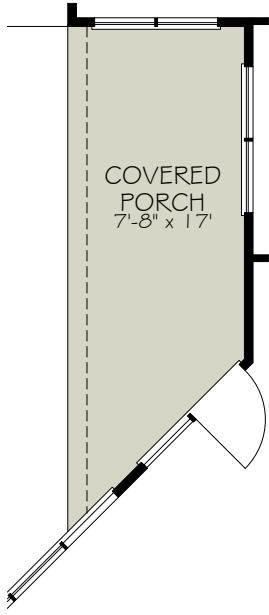

\*Note: Tray Ceilings on the First Floor With Bonus Suite Option are in the Following Areas: Master Bedroom

BONUS ROOM SECOND FLOOR PLAN

OPTIONAL L-SHAPED SHOWER LAYOUT WITH ZERO THRESHOLD

OPTIONAL UNIVERSAL SHOWER LAYOUT WITH ZERO THRESHOLD

OPTIONAL DELUXE KITCHEN

OPTIONAL OWNER'S COVERED PORCH

OPTIONAL OWNER'S SITTING ROOM

OPTIONAL OWNER'S SCREENED PORCH

OPTIONAL COVERED PORCH  
(DELETES LANDSCAPE BED CUT OUTS)

OPTIONAL BEDROOM 3 ILO DEN

OPT. BONUS ROOM WET BAR

OPTIONAL WALK-IN SHOWER

OPTIONAL MUDROOM EXTENDED GARAGE

OPTIONAL MUDROOM HALF BATH