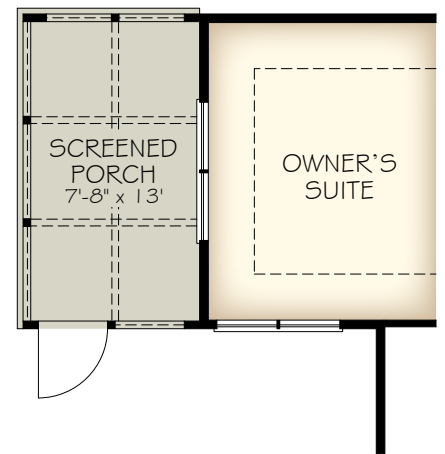

\*Note: Tray Ceilings on the First Floor With Bonus Suite Option are in the Following Areas: Master Bedroom

BONUS ROOM SECOND FLOOR PLAN

OPTIONAL L-SHAPED SHOWER LAYOUT WITH ZERO THRESHOLD

OPTIONAL UNIVERSAL SHOWER LAYOUT WITH ZERO THRESHOLD

OPTIONAL DELUXE KITCHEN

OPTIONAL OWNER'S COVERED PORCH

OPTIONAL OWNER'S SITTING ROOM

OPTIONAL OWNER'S SCREENED PORCH

OPTIONAL COVERED PORCH  
(DELETES LANDSCAPE BED CUT OUTS)

OPTIONAL BEDROOM 3 ILO DEN

OPT. BONUS ROOM WET BAR

OPTIONAL WALK-IN SHOWER

OPTIONAL MUDROOM EXTENDED GARAGE

OPTIONAL MUDROOM HALF BATH