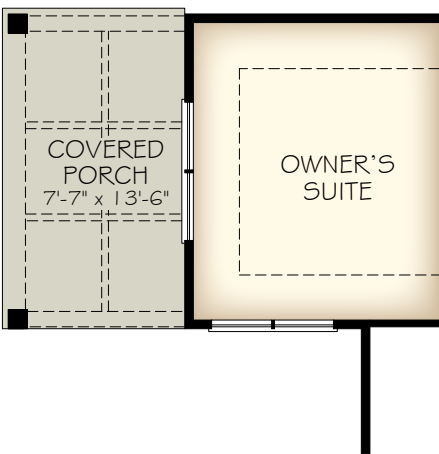

\*Note: Tray Ceilings on the First Floor With Bonus Suite Option are in the Following Areas: Master Bedroom

BONUS ROOM SECOND FLOOR PLAN

OPTIONAL L-SHAPED SHOWER LAYOUT WITH ZERO THRESHOLD

OPTIONAL UNIVERSAL SHOWER LAYOUT WITH ZERO THRESHOLD

OPTIONAL DELUXE KITCHEN

OPTIONAL OWNER'S COVERED PORCH

OPTIONAL OWNER'S SITTING ROOM

OPTIONAL OWNER'S SCREENED PORCH

OPTIONAL COVERED PORCH  
(DELETES LANDSCAPE BED CUT OUTS)

OPTIONAL BEDROOM 3 ILO DEN

OPT. BONUS ROOM WET BAR

OPTIONAL WALK-IN SHOWER

OPTIONAL MUDROOM EXTENDED GARAGE

OPTIONAL MUDROOM HALF BATH