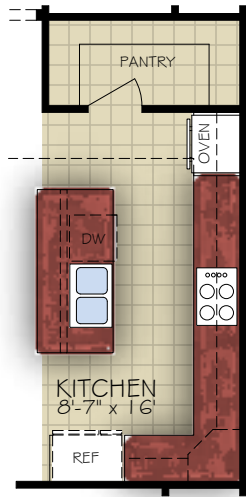

\*Note: Tray Ceilings on the First Floor With Bonus Suite Option are in the Following Areas: Master Bedroom

BONUS ROOM SECOND FLOOR PLAN

OPTIONAL L-SHAPED SHOWER LAYOUT WITH ZERO THRESHOLD

OPTIONAL UNIVERSAL SHOWER LAYOUT WITH ZERO THRESHOLD

OPTIONAL DELUXE KITCHEN

OPTIONAL OWNER'S COVERED PORCH

OPTIONAL OWNER'S SITTING ROOM

OPTIONAL OWNER'S SCREENED PORCH

OPTIONAL COVERED PORCH  
(DELETES LANDSCAPE BED CUT OUTS)

OPTIONAL BEDROOM 3 ILO DEN

OPT. BONUS ROOM WET BAR