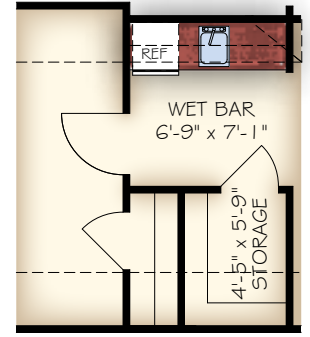

\*Note: Tray Ceilings on the First Floor With Bonus Suite Option are in the Following Areas: Master Bedroom

BONUS ROOM SECOND FLOOR PLAN

OPTIONAL L-SHAPED SHOWER LAYOUT WITH ZERO THRESHOLD

OPTIONAL UNIVERSAL SHOWER LAYOUT WITH ZERO THRESHOLD

OPTIONAL DELUXE KITCHEN

OPTIONAL OWNER'S COVERED PORCH

OPTIONAL OWNER'S SITTING ROOM

OPTIONAL OWNER'S SCREENED PORCH

OPTIONAL COVERED PORCH  
(DELETES LANDSCAPE BED CUT OUTS)

OPTIONAL BEDROOM 3 ILO DEN

OPT. BONUS ROOM WET BAR

OPTIONAL WALK-IN SHOWER

OPTIONAL MUDROOM EXTENDED GARAGE

OPTIONAL MUDROOM HALF BATH