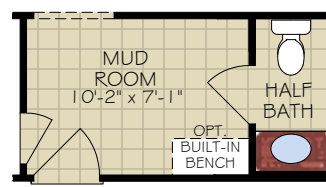

\*Note: Tray Ceilings on the First Floor With Bonus Suite Option are in the Following Areas: Master Bedroom

BONUS ROOM SECOND FLOOR PLAN

OPTIONAL L-SHAPED SHOWER LAYOUT WITH ZERO THRESHOLD

OPTIONAL UNIVERSAL SHOWER LAYOUT WITH ZERO THRESHOLD

OPTIONAL DELUXE KITCHEN

OPTIONAL OWNER'S COVERED PORCH

OPTIONAL OWNER'S SITTING ROOM

OPTIONAL OWNER'S SCREENED PORCH

OPTIONAL COVERED PORCH  
(DELETES LANDSCAPE BED CUT OUTS)

OPTIONAL BEDROOM 3 ILO DEN

OPT. BONUS ROOM WET BAR

OPTIONAL WALK-IN SHOWER

OPTIONAL MUDROOM EXTENDED GARAGE

OPTIONAL MUDROOM HALF BATH