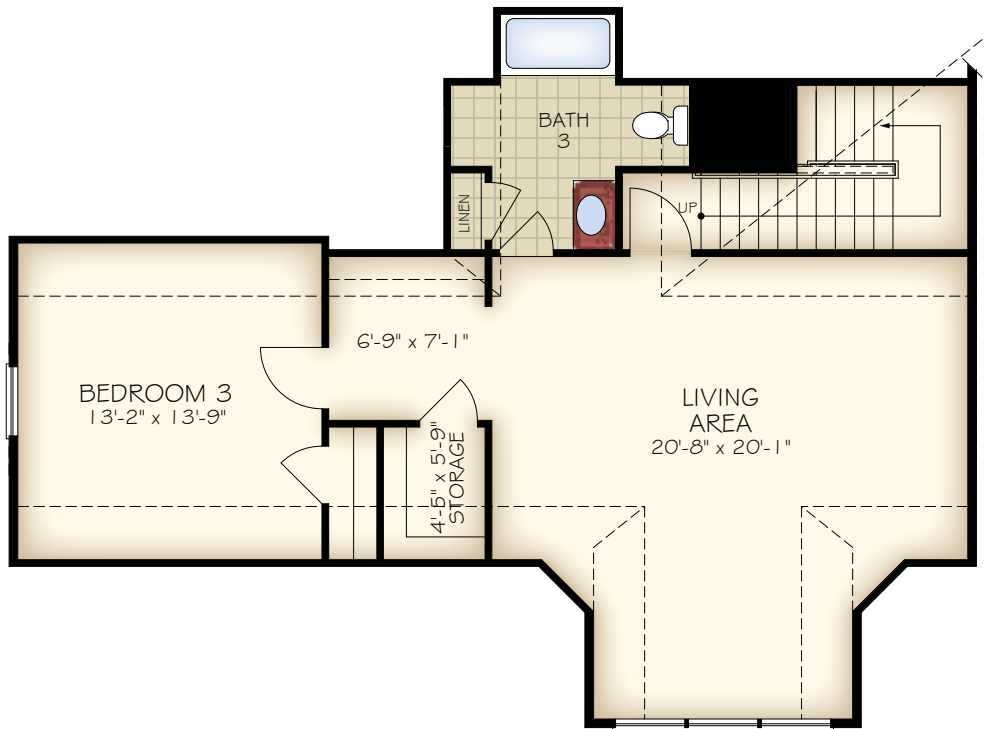

COLUMBUS - PROMENADE III

REV. 07.22

© IP86, LLC 2022

\*Optional courtyard features shown: Artificial turf, Landscaping, Trellis/Pergola, Plant walls (2), Water feature, and Stepping stone paths (Palazzo & Portico only)

COLUMBUS - PROMENADE III BONUS

REV. 07.22

© IP86, LLC 2022

\*Optional courtyard features shown: Artificial turf, Landscaping, Trellis/Pergola, Plant walls (2), Water feature, and Stepping stone paths (Palazzo & Portico only)

\*Note: Tray Ceilings on the First Floor With Bonus Suite Option are in the Following Areas: Master Bedroom

BONUS ROOM SECOND FLOOR PLAN

OPTIONAL L-SHAPED SHOWER LAYOUT WITH ZERO THRESHOLD

OPTIONAL UNIVERSAL SHOWER LAYOUT WITH ZERO THRESHOLD

OPTIONAL DELUXE KITCHEN

OPTIONAL OWNER'S COVERED PORCH

OPTIONAL OWNER'S SITTING ROOM

OPTIONAL OWNER'S SCREENED PORCH

OPTIONAL COVERED PORCH  
(DELETES LANDSCAPE BED CUT OUTS)

OPTIONAL BEDROOM 3 ILO DEN

OPT. BONUS ROOM WET BAR