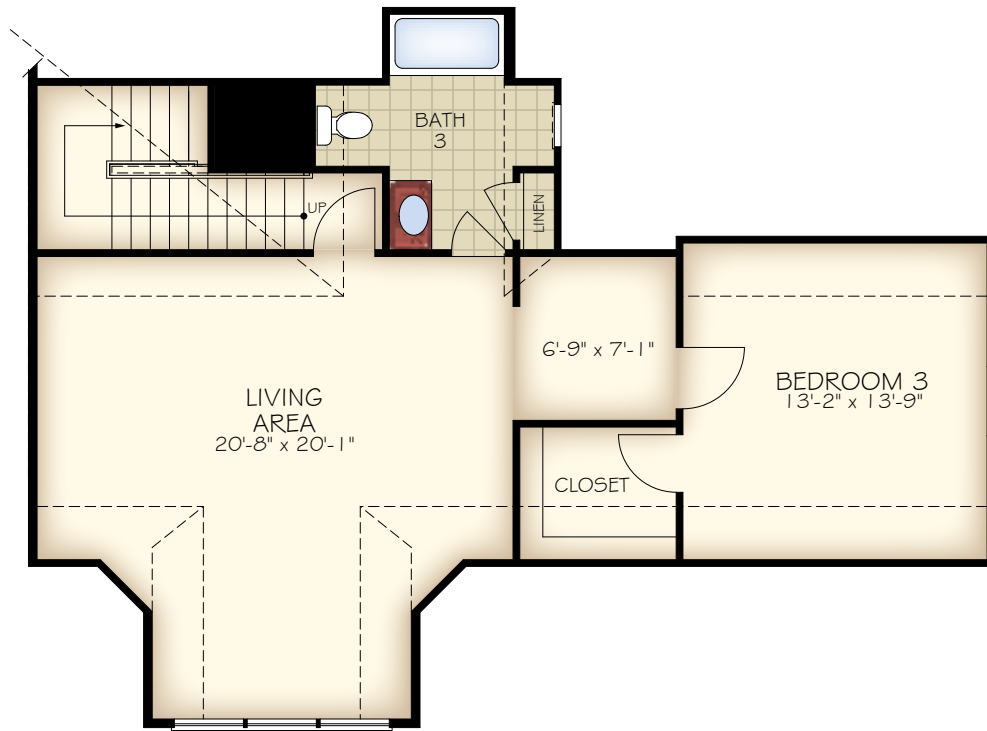

*Optional courtyard features shown: Artificial turf, Landscaping, Trellis/Pergola, Plant walls (2), Water feature, and Stepping stone paths (Palazzo & Portico only)

BONUS ROOM SECOND FLOOR PLAN

*Optional courtyard features shown: Artificial turf, Landscaping, Trellis/Pergola, Plant walls (2), Water feature, and Stepping stone paths (Palazzo & Portico only)

OPTIONAL SHOWER W/ BUILT-IN SEAT

OPTIONAL WALK-IN SHOWER

OPTIONAL ZERO THRESHOLD SHOWER

OPTIONAL SHOWER W/ BUILT-IN SEAT

OPTIONAL WALK-IN SHOWER

OPTIONAL OWNER'S COVERED PORCH

OPTIONAL OWNER'S SITTING ROOM

OPTIONAL OWNER'S SCREENED PORCH