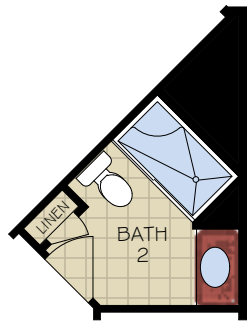

*Optional courtyard features shown: Artificial turf, Landscaping, Trellis/Pergola, Plant walls (2), Water feature, and Stepping stone paths (Palazzo & Portico only)

BONUS ROOM SECOND FLOOR PLAN

*Optional courtyard features shown: Artificial turf, Landscaping, Trellis/Pergola, Plant walls (2), Water feature, and Stepping stone paths (Palazzo & Portico only)

OPTIONAL SHOWER W/ BUILT-IN SEAT

OPTIONAL WALK-IN SHOWER

OPTIONAL ZERO THRESHOLD SHOWER

OPTIONAL SHOWER W/ BUILT-IN SEAT

OPTIONAL WALK-IN SHOWER

OPTIONAL OWNER'S COVERED PORCH

OPTIONAL OWNER'S SITTING ROOM

OPTIONAL OWNER'S SCREENED PORCH