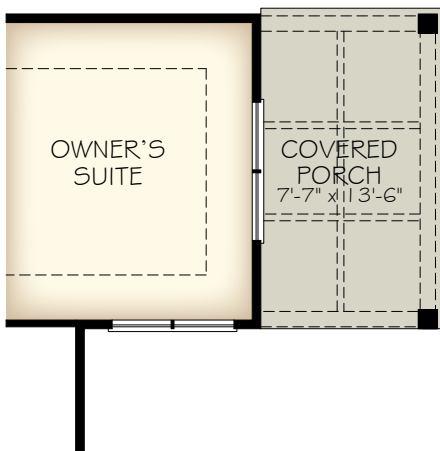

*Optional courtyard features shown: Artificial turf, Landscaping, Trellis/Pergola, Plant walls (2), Water feature, and Stepping stone paths (Palazzo & Portico only)

BONUS ROOM SECOND FLOOR PLAN

*Optional courtyard features shown: Artificial turf, Landscaping, Trellis/Pergola, Plant walls (2), Water feature, and Stepping stone paths (Palazzo & Portico only)

OPTIONAL SHOWER W/ BUILT-IN SEAT

OPTIONAL WALK-IN SHOWER

OPTIONAL ZERO THRESHOLD SHOWER

OPTIONAL SHOWER W/ BUILT-IN SEAT

OPTIONAL WALK-IN SHOWER

OPTIONAL OWNER'S COVERED PORCH

OPTIONAL OWNER'S SITTING ROOM

OPTIONAL OWNER'S SCREENED PORCH