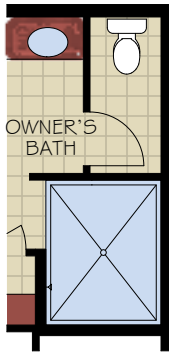

\*Optional courtyard features shown: Artificial turf, Landscaping, Trellis/Pergola, Plant walls (2), Water feature, and Stepping stone paths (Palazzo & Portico only)

BONUS ROOM SECOND FLOOR PLAN

\*Optional courtyard features shown: Artificial turf, Landscaping, Trellis/Pergola, Plant walls (2), Water feature, and Stepping stone paths (Palazzo & Portico only)

OPTIONAL ZERO THRESHOLD SHOWER

OPTIONAL WALK-IN SHOWER

OPTIONAL SHOWER W/ BUILT-IN SEAT

OPTIONAL WALK-IN SHOWER

OPTIONAL SHOWER W/ BUILT-IN SEAT

OPTIONAL OWNER'S SCREENED PORCH

OPTIONAL OWNER'S SITTING ROOM