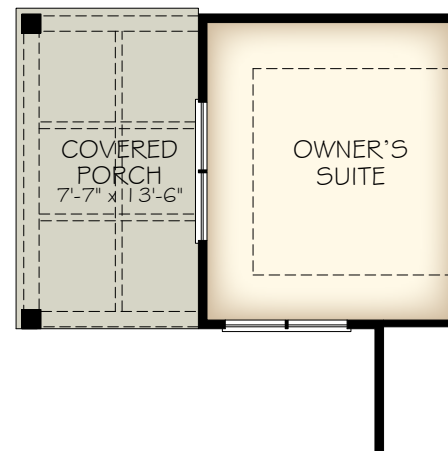

\*Optional courtyard features shown: Artificial turf, Landscaping, Trellis/Pergola, Plant walls (2), Water feature, and Stepping stone paths (Palazzo & Portico only)

BONUS ROOM SECOND FLOOR PLAN

\*Optional courtyard features shown: Artificial turf, Landscaping, Trellis/Pergola, Plant walls (2), Water feature, and Stepping stone paths (Palazzo & Portico only)

OPTIONAL ZERO THRESHOLD SHOWER

OPTIONAL WALK-IN SHOWER

OPTIONAL SHOWER W/ BUILT-IN SEAT

OPTIONAL WALK-IN SHOWER

OPTIONAL SHOWER W/ BUILT-IN SEAT

OPTIONAL OWNER'S SCREENED PORCH

OPTIONAL OWNER'S SITTING ROOM