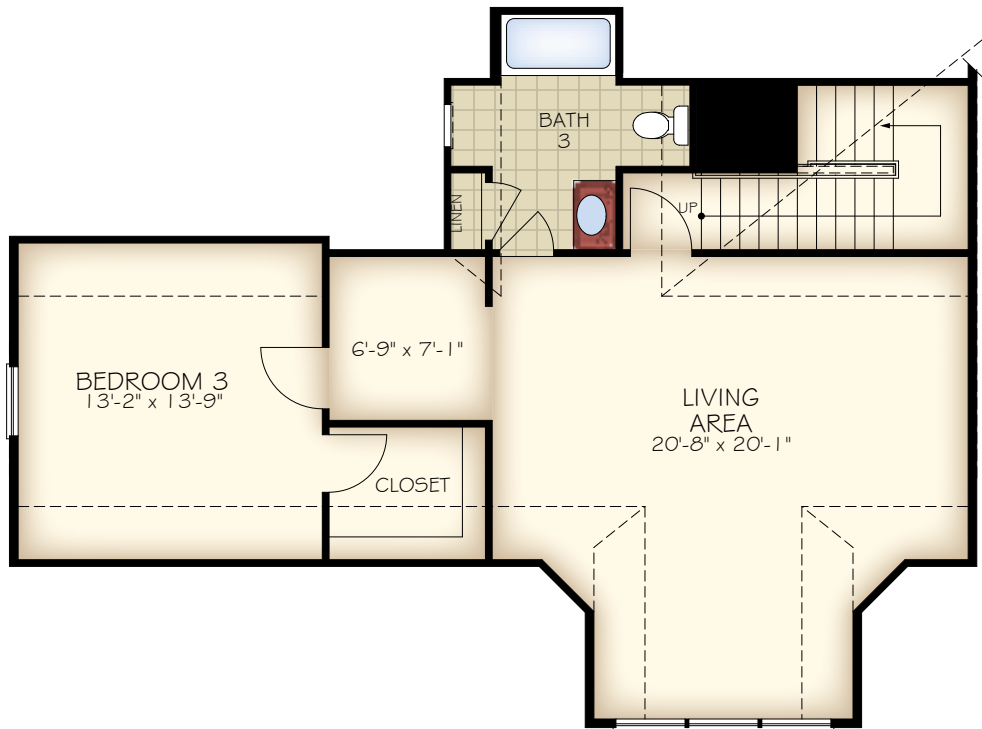

\*Optional courtyard features shown: Artificial turf, Landscaping, Trellis/Pergola, Plant walls (2), Water feature, and Stepping stone paths (Palazzo & Portico only)

BONUS ROOM SECOND FLOOR PLAN

\*Optional courtyard features shown: Artificial turf, Landscaping, Trellis/Pergola, Plant walls (2), Water feature, and Stepping stone paths (Palazzo & Portico only)

OPTIONAL ZERO THRESHOLD SHOWER

OPTIONAL WALK-IN SHOWER

OPTIONAL SHOWER W/ BUILT-IN SEAT

OPTIONAL WALK-IN SHOWER

OPTIONAL SHOWER W/ BUILT-IN SEAT

OPTIONAL OWNER'S SCREENED PORCH

OPTIONAL OWNER'S SITTING ROOM