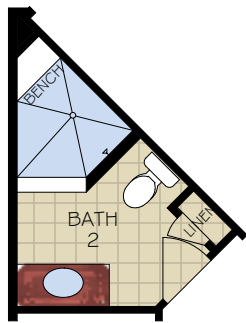

\*Optional courtyard features shown: Artificial turf, Landscaping, Trellis/Pergola, Plant walls (2), Water feature, and Stepping stone paths (Palazzo & Portico only)

BONUS ROOM SECOND FLOOR PLAN

\*Optional courtyard features shown: Artificial turf, Landscaping, Trellis/Pergola, Plant walls (2), Water feature, and Stepping stone paths (Palazzo & Portico only)

OPTIONAL ZERO THRESHOLD SHOWER

OPTIONAL WALK-IN SHOWER

OPTIONAL SHOWER W/ BUILT-IN SEAT

OPTIONAL WALK-IN SHOWER

OPTIONAL SHOWER W/ BUILT-IN SEAT

OPTIONAL OWNER'S SCREENED PORCH

OPTIONAL OWNER'S SITTING ROOM