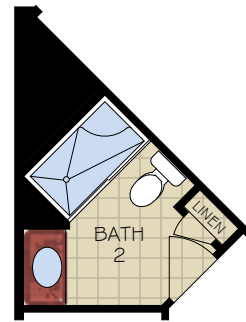

\*Optional courtyard features shown: Artificial turf, Landscaping, Trellis/Pergola, Plant walls (2), Water feature, and Stepping stone paths (Palazzo & Portico only)

BONUS ROOM SECOND FLOOR PLAN

\*Optional courtyard features shown: Artificial turf, Landscaping, Trellis/Pergola, Plant walls (2), Water feature, and Stepping stone paths (Palazzo & Portico only)

OPTIONAL ZERO THRESHOLD SHOWER

OPTIONAL WALK-IN SHOWER

OPTIONAL SHOWER W/ BUILT-IN SEAT

OPTIONAL WALK-IN SHOWER

OPTIONAL SHOWER W/ BUILT-IN SEAT

OPTIONAL OWNER'S SCREENED PORCH

OPTIONAL OWNER'S SITTING ROOM