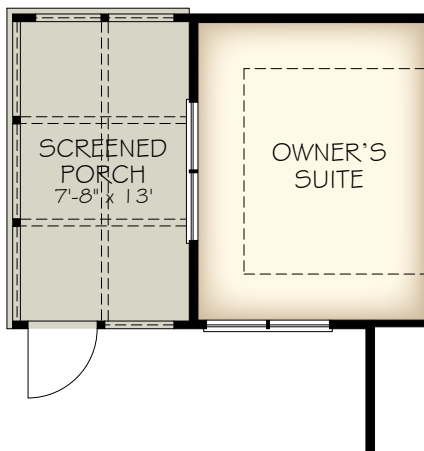

\*Optional courtyard features shown: Artificial turf, Landscaping, Trellis/Pergola, Plant walls (2), Water feature, and Stepping stone paths (Palazzo & Portico only)

BONUS ROOM SECOND FLOOR PLAN

\*Optional courtyard features shown: Artificial turf, Landscaping, Trellis/Pergola, Plant walls (2), Water feature, and Stepping stone paths (Palazzo & Portico only)

OPTIONAL ZERO THRESHOLD SHOWER

OPTIONAL WALK-IN SHOWER

OPTIONAL SHOWER W/ BUILT-IN SEAT

OPTIONAL WALK-IN SHOWER

OPTIONAL SHOWER W/ BUILT-IN SEAT

OPTIONAL OWNER'S SCREENED PORCH

OPTIONAL OWNER'S SITTING ROOM