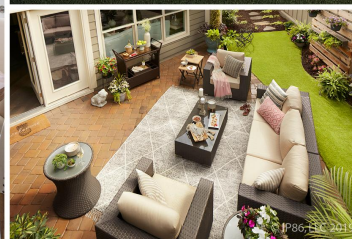

The Courtyards at Southpoint

Home Type	Address	Price	Availability	Features
Palazzo Bonus Suite	67-1020 Unbridled St.	$457,485	Winter 2020	3 Br, 3 Bth, bonus suite, private courtyard, still time to personalize options!
Portico Bonus Suite	71-1007 Unbridled St.	$523,545	Winter 2020	3 Br, 3 Bth, den, sitting room, bonus suite, private courtyard, still time to personalize options!
Promenade Bonus Suite	47-1406 Marty Rd.	$593,562	Winter 2020	3 Br, 3 Bth, den, sitting room, bonus suite, covered courtyard, universal design
Verona Bonus Suite	1-1105 Cherob Lane	$631,635	Winter 2021	3 Br, 3 Bth, den, bonus suite, screened in porch, double sided fireplace, sitting room

The Courtyards at Kildaire Farms

Home Type	Address	Price	Availability	Features
Portico Bonus Suite	29-2025 Piedmontese Dr.	$543,445	Fall 2020	3 Br, 3 Bth, bonus suite, private courtyard
Promenade Ranch	47-3021 Kildaire Dairy Way	$560,875	Fall 2020	3 Br, 2 Bth, screened porch off owner's suite, courtyard

NOW SELLING!

The Courtyards at Andrews Chapel

Brier Creek
919-480-9479

The Courtyards at Southpoint

Now Selling!
Durham
919-830-0450

The Courtyards at Heritage Grove

Wake Forest
919-263-2977

The Courtyards at Kildaire Farms

Cary
919-819-7149

The Courtyards on Holt

Now Selling!
Apex
919-920-7632

*Pricing, selections and availability can change at any time. Please see your Epcon Sales Associate for details. Updated 9.22.20