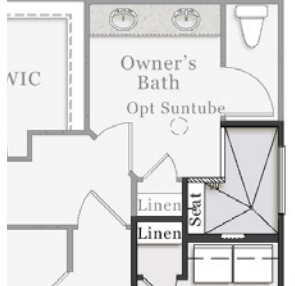

The Promenade 2020

Bedrooms: 3 • Baths: 3

Bungalow

2,853 sq. ft.

A PERCENTAGE OF EVERY HOME SOLD GOES TO
SUPPORT ALZHEIMER'S RESEARCH AND CARE.

First Floor

Second Floor

Plan Options

Opt. Sitting Room

Opt. Deluxe Kitchen

Opt. Shower at Bath 2

Opt. L-Shaped Shower

Plans and elevations are artist's renderings only and used for marketing purposes. Stated dimensions and square footage are approximate and should not be used as representation of the home's precise or actual size. McKee Homes reserves the right to make changes to these floor plans, specifications, dimensions, designs, features and elevations without prior notice. We may need to substitute equipment, materials and appliances with items of equal or higher value at our own discretion. Floor plans are the copyright protected property of McKee Homes. © 2021 McKee Homes. All rights reserved.