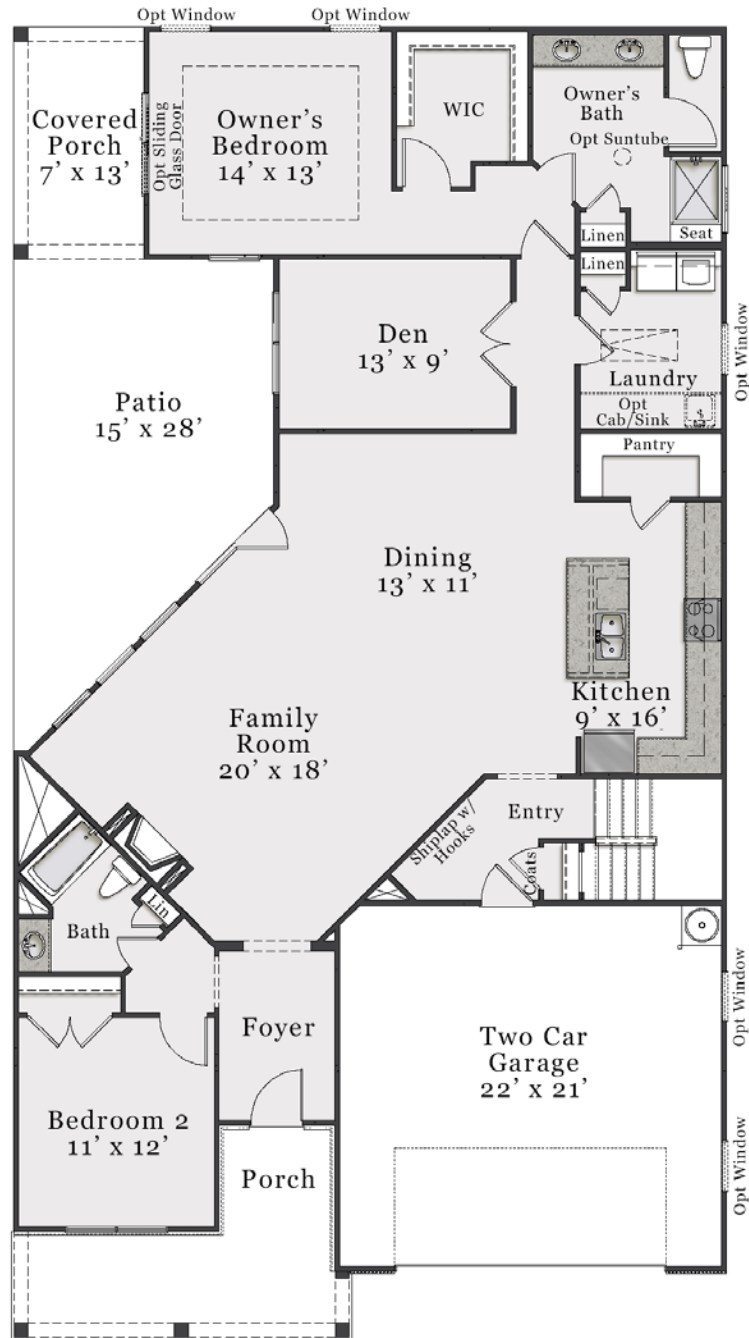

The Promenade 2020

Bedrooms: 3 • Baths: 3

Bungalow

2,853 sq. ft.

A PERCENTAGE OF EVERY HOME SOLD GOES TO
SUPPORT ALZHEIMER'S RESEARCH AND CARE.

First Floor

Second Floor

Plan Options

Opt. Sitting Room

Opt. Deluxe Kitchen

Opt. Shower at Bath 2

Opt. L-Shaped Shower

Plans and elevations are artist's renderings only and used for marketing purposes. Stated dimensions and square footage are approximate and should not be used as representation of the home's precise or actual size. McKee Homes reserves the right to make changes to these floor plans, specifications, dimensions, designs, features and elevations without prior notice. We may need to substitute equipment, materials and appliances with items of equal or higher value at our own discretion. Floor plans are the copyright protected property of McKee Homes. © 2021 McKee Homes. All rights reserved.