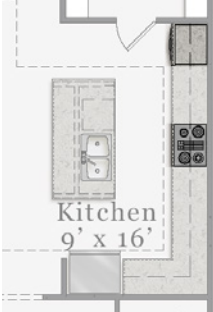

The Promenade 2020

Bedrooms: 3 • Baths: 3

Bungalow

2,853 sq. ft.

A PERCENTAGE OF EVERY HOME SOLD GOES TO
SUPPORT ALZHEIMER'S RESEARCH AND CARE.

First Floor

Second Floor

Plan Options

Opt. Sitting Room

Opt. Deluxe Kitchen

Opt. Shower at Bath 2

Opt. L-Shaped Shower

Plans and elevations are artist's renderings only and used for marketing purposes. Stated dimensions and square footage are approximate and should not be used as representation of the home's precise or actual size. McKee Homes reserves the right to make changes to these floor plans, specifications, dimensions, designs, features and elevations without prior notice. We may need to substitute equipment, materials and appliances with items of equal or higher value at our own discretion. Floor plans are the copyright protected property of McKee Homes. © 2021 McKee Homes. All rights reserved.