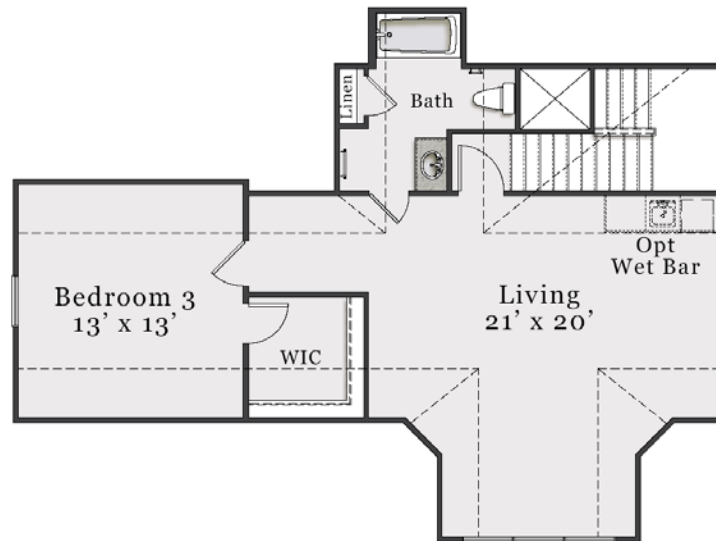

The Promenade 2020

Bedrooms: 3 • Baths: 3

Bungalow

2,853 sq. ft.

A PERCENTAGE OF EVERY HOME SOLD GOES TO
SUPPORT ALZHEIMER'S RESEARCH AND CARE.

First Floor

Second Floor

Plan Options

Opt. Sitting Room

Opt. Deluxe Kitchen

Opt. Shower at Bath 2

Opt. L-Shaped Shower

Plans and elevations are artist's renderings only and used for marketing purposes. Stated dimensions and square footage are approximate and should not be used as representation of the home's precise or actual size. McKee Homes reserves the right to make changes to these floor plans, specifications, dimensions, designs, features and elevations without prior notice. We may need to substitute equipment, materials and appliances with items of equal or higher value at our own discretion. Floor plans are the copyright protected property of McKee Homes. © 2021 McKee Homes. All rights reserved.