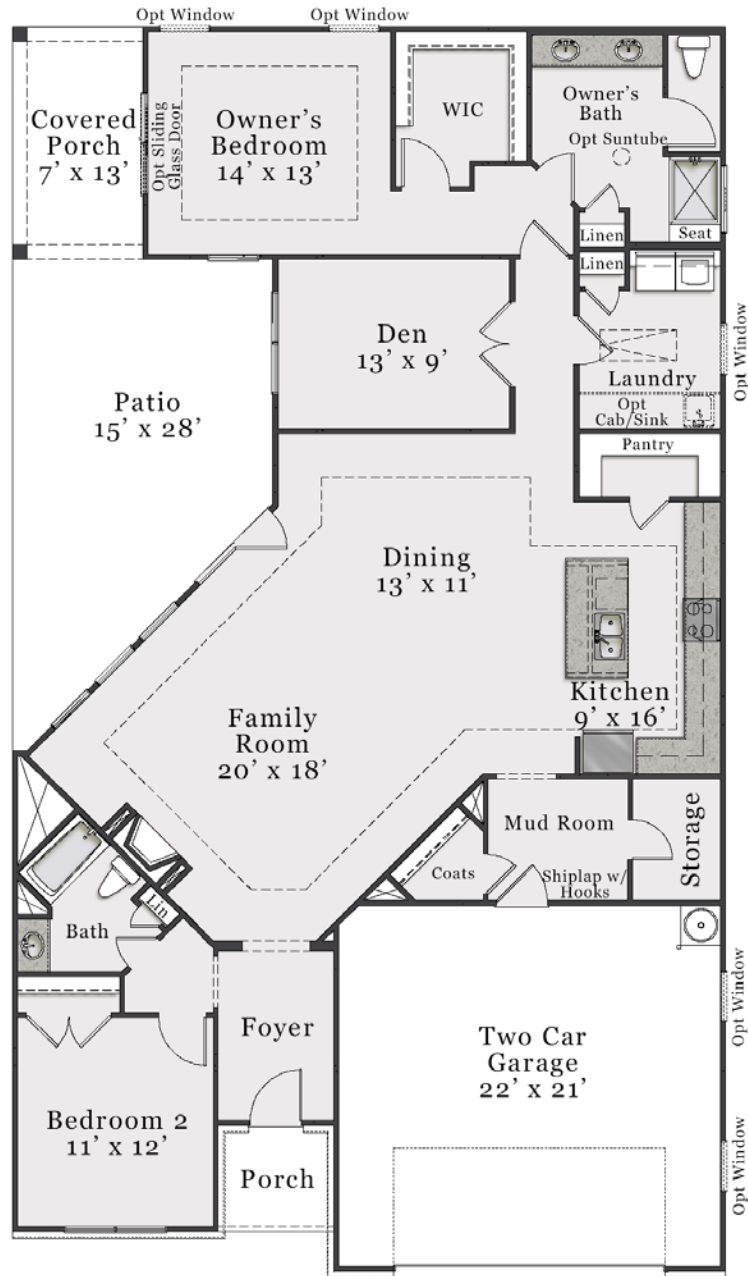

## The Promenade 2020

Bedrooms: 2 • Baths: 2

*Classic*

2,054 sq. ft.

A PERCENTAGE OF EVERY HOME SOLD GOES TO  
SUPPORT ALZHEIMER'S RESEARCH AND CARE.

# First Floor

# Plan Options

**Opt. Sitting Room**

**Opt. Deluxe Kitchen**

**Opt. Shower at Bath 2**

**Opt. L-Shaped Shower**

Plans and elevations are artist's renderings only and used for marketing purposes. Stated dimensions and square footage are approximate and should not be used as representation of the home's precise or actual size. McKee Homes reserves the right to make changes to these floor plans, specifications, dimensions, designs, features and elevations without prior notice. We may need to substitute equipment, materials and appliances with items of equal or higher value at our own discretion. Floor plans are the copyright protected property of McKee Homes. © 2021 McKee Homes. All rights reserved.