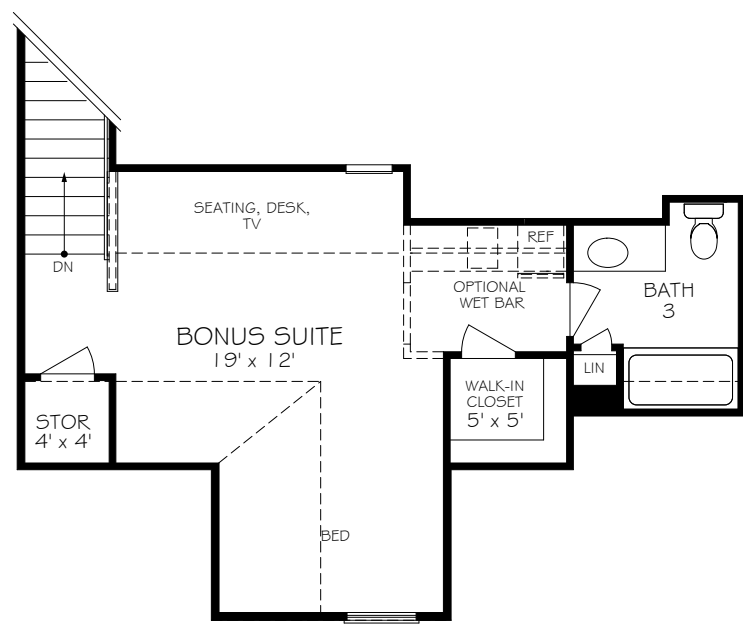

\*Optional courtyard features shown: Artificial turf, Landscaping, Trellis/Pergola, Plant walls (2), Water feature, and Stepping stone paths (Palazzo & Portico only)

FIRST FLOOR PLAN W/  
OPTIONAL BONUS SUITE

OPTIONAL SECOND FLOOR  
BONUS SUITE

\*Optional courtyard features shown: Artificial turf, Landscaping, Trellis/Pergola, Plant walls (2), Water feature, and Stepping stone paths (Palazzo & Portico only)

OPTIONAL DELUXE KITCHEN

OPTIONAL L-SHAPED SHOWER LAYOUT WITH ZERO THRESHOLD

OPTIONAL UNIVERSAL SHOWER LAYOUT WITH ZERO THRESHOLD

OPTIONAL 4 SEASONS ROOM

\*Optional courtyard features shown: Artificial turf, Landscaping, Trellis/Pergola, Plant walls (2), Water feature, and Stepping stone paths (Palazzo & Portico only)