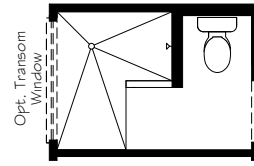

OPTIONAL DELUXE KITCHEN

OPTIONAL L-SHAPED SHOWER LAYOUT WITH ZERO THRESHOLD

OPTIONAL UNIVERSAL SHOWER LAYOUT WITH ZERO THRESHOLD

OPTIONAL 4 SEASONS ROOM

\*Optional courtyard features shown: Artificial turf, Landscaping, Trellis/Pergola, Plant walls (2), Water feature, and Stepping stone paths (Palazzo & Portico only)