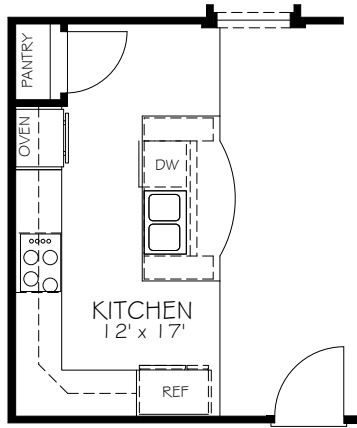

OPTIONAL DELUXE KITCHEN

OPTIONAL L-SHAPED SHOWER LAYOUT WITH ZERO THRESHOLD

OPTIONAL UNIVERSAL SHOWER LAYOUT WITH ZERO THRESHOLD

OPTIONAL 4 SEASONS ROOM

\*Optional courtyard features shown: Artificial turf, Landscaping, Trellis/Pergola, Plant walls (2), Water feature, and Stepping stone paths (Palazzo & Portico only)