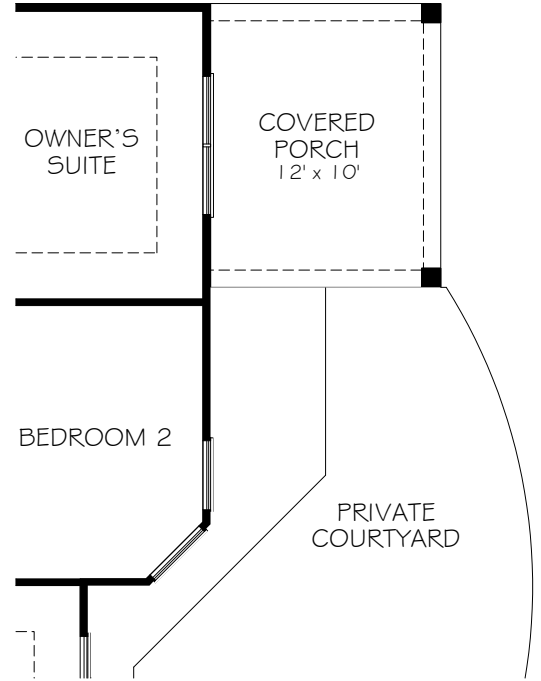

OPTIONAL COVERED PORCH