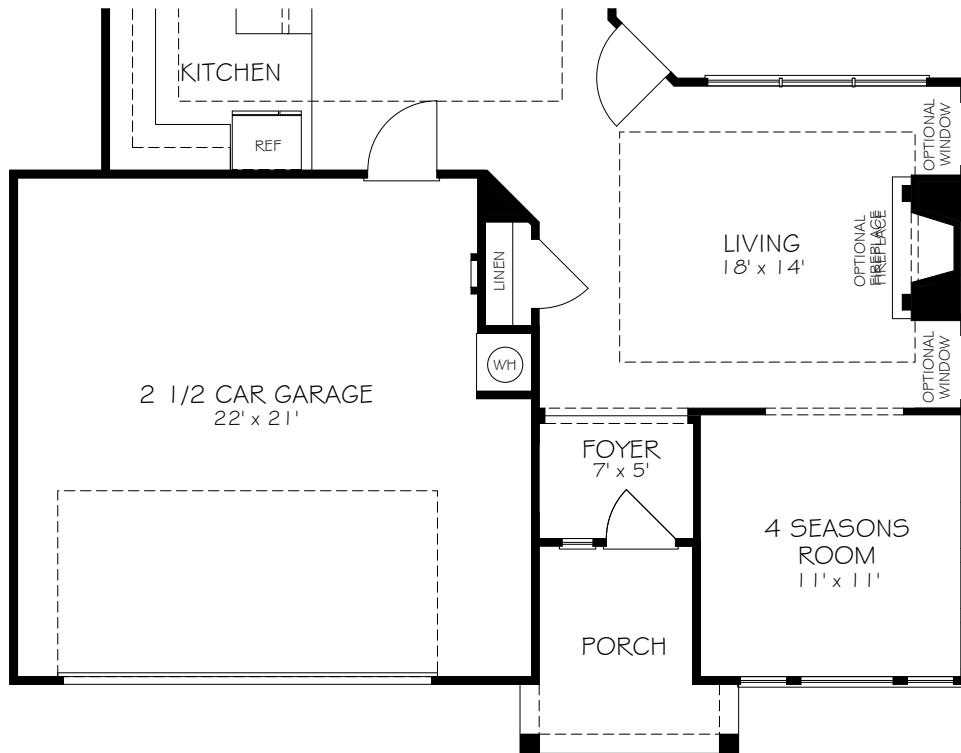

\*Optional courtyard features shown: Artificial turf, Landscaping, Trellis/Pergola, Plant walls (2), Water feature, and Stepping stone paths (Palazzo & Portico only)

FIRST FLOOR PLAN W/  
OPTIONAL BONUS SUITE

OPTIONAL SECOND FLOOR  
BONUS SUITE

\*Optional courtyard features shown: Artificial turf, Landscaping, Trellis/Pergola, Plant walls (2), Water feature, and Stepping stone paths (Palazzo & Portico only)

OPTIONAL DELUXE KITCHEN

OPTIONAL L-SHAPED SHOWER LAYOUT WITH ZERO THRESHOLD

OPTIONAL UNIVERSAL SHOWER LAYOUT WITH ZERO THRESHOLD

OPTIONAL 4 SEASONS ROOM

\*Optional courtyard features shown: Artificial turf, Landscaping, Trellis/Pergola, Plant walls (2), Water feature, and Stepping stone paths (Palazzo & Portico only)