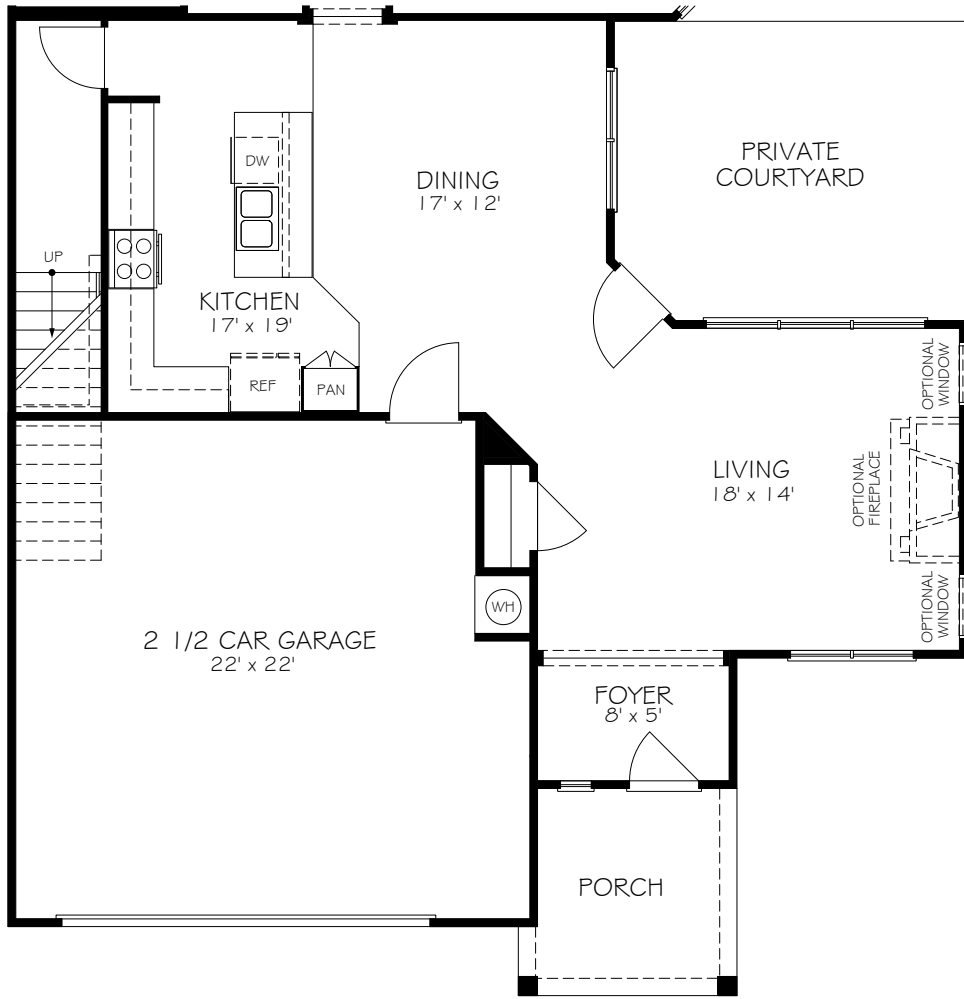

\*Optional courtyard features shown: Artificial turf, Landscaping, Trellis/Pergola, Plant walls (2), Water feature, and Stepping stone paths (Palazzo & Portico only)

FIRST FLOOR PLAN W/  
OPTIONAL BONUS SUITE

OPTIONAL SECOND FLOOR  
BONUS SUITE

\*Optional courtyard features shown: Artificial turf, Landscaping, Trellis/Pergola, Plant walls (2), Water feature, and Stepping stone paths (Palazzo & Portico only)

OPTIONAL EXTENDED COURTYARD PATIO

OPTIONAL COVERED PORCH

OPTIONAL SCREENED PORCH

OPTIONAL OWNER'S SUITE SITTING ROOM

\*Optional courtyard features shown: Artificial turf, Landscaping, Trellis/Pergola, Plant walls (2), Water feature, and Stepping stone paths (Palazzo & Portico only)

OPTIONAL DELUXE KITCHEN

OPTIONAL L-SHAPED SHOWER LAYOUT WITH ZERO THRESHOLD

OPTIONAL UNIVERSAL SHOWER LAYOUT WITH ZERO THRESHOLD

OPTIONAL 4 SEASONS ROOM

\*Optional courtyard features shown: Artificial turf, Landscaping, Trellis/Pergola, Plant walls (2), Water feature, and Stepping stone paths (Palazzo & Portico only)