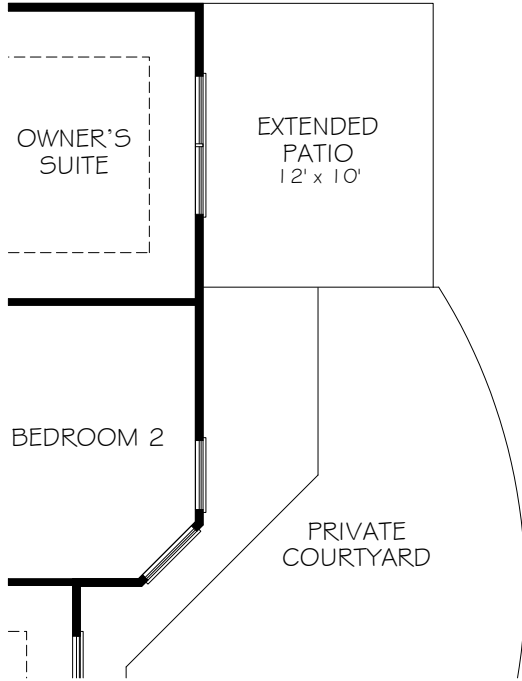

\*Optional courtyard features shown: Artificial turf, Landscaping, Trellis/Pergola, Plant walls (2), Water feature, and Stepping stone paths (Palazzo & Portico only)

FIRST FLOOR PLAN W/  
OPTIONAL BONUS SUITE

OPTIONAL SECOND FLOOR  
BONUS SUITE

\*Optional courtyard features shown: Artificial turf, Landscaping, Trellis/Pergola, Plant walls (2), Water feature, and Stepping stone paths (Palazzo & Portico only)

OPTIONAL DELUXE KITCHEN

OPTIONAL L-SHAPED SHOWER LAYOUT WITH ZERO THRESHOLD

OPTIONAL UNIVERSAL SHOWER LAYOUT WITH ZERO THRESHOLD

OPTIONAL 4 SEASONS ROOM

\*Optional courtyard features shown: Artificial turf, Landscaping, Trellis/Pergola, Plant walls (2), Water feature, and Stepping stone paths (Palazzo & Portico only)