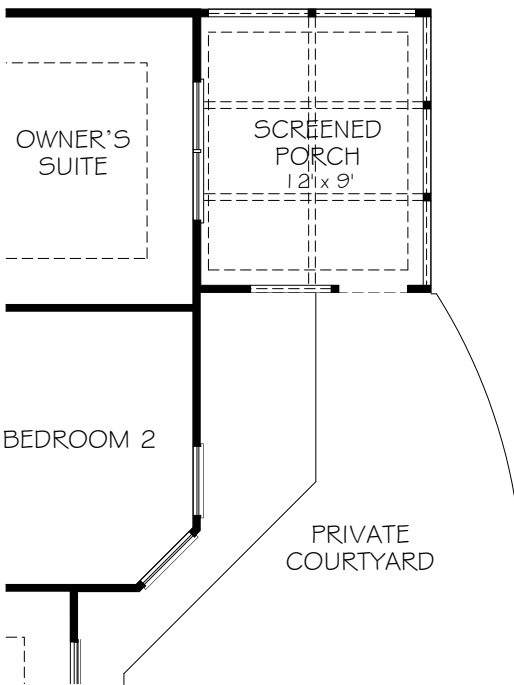

OPTIONAL SCREENED PORCH