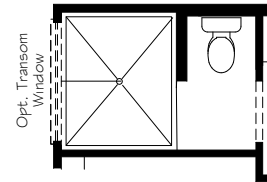

OPTIONAL DELUXE KITCHEN

OPTIONAL L-SHAPED SHOWER LAYOUT WITH ZERO THRESHOLD

OPTIONAL UNIVERSAL SHOWER LAYOUT WITH ZERO THRESHOLD

OPTIONAL 4 SEASONS ROOM

\*Optional courtyard features shown: Artificial turf, Landscaping, Trellis/Pergola, Plant walls (2), Water feature, and Stepping stone paths (Palazzo & Portico only)