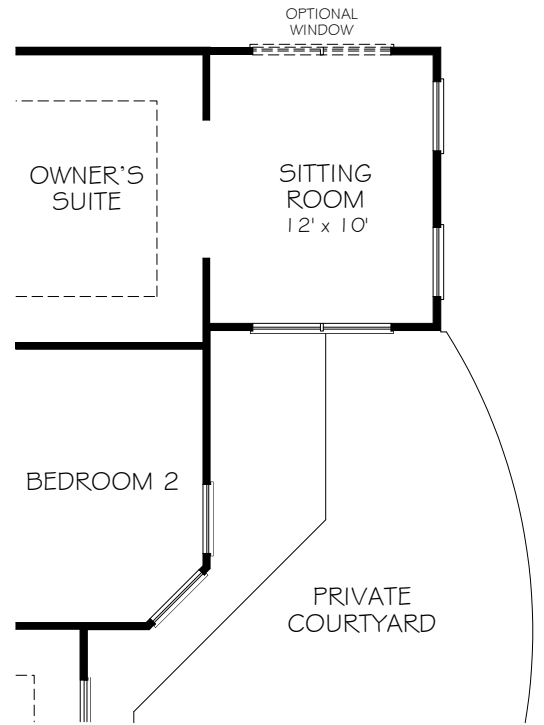

OPTIONAL OWNER'S SUITE SITTING ROOM

*Optional courtyard features shown: Artificial turf, Landscaping, Trellis/Pergola, Plant walls (2), Water feature, and Stepping stone paths (Palazzo & Portico only)