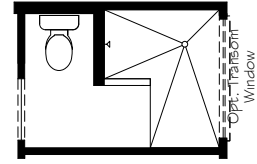

OPTIONAL DELUXE KITCHEN

OPTIONAL L-SHAPED SHOWER LAYOUT WITH ZERO THRESHOLD

OPTIONAL UNIVERSAL SHOWER LAYOUT WITH ZERO THRESHOLD

OPTIONAL 4 SEASONS ROOM

*Optional courtyard features shown: Artificial turf, Landscaping, Trellis/Pergola, Plant walls (2), Water feature, and Stepping stone paths (Palazzo & Portico only)