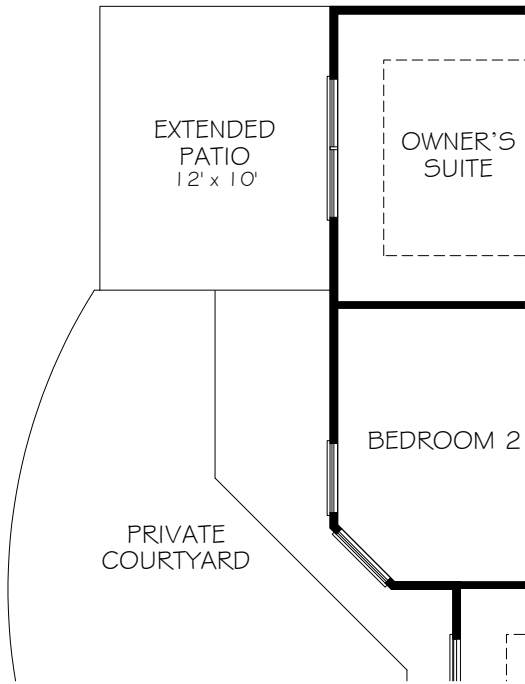

*Optional courtyard features shown: Artificial turf, Landscaping, Trellis/Pergola, Plant walls (2), Water feature, and Stepping stone paths (Palazzo & Portico only)

FIRST FLOOR PLAN W/
OPTIONAL BONUS SUITE

OPTIONAL SECOND FLOOR
BONUS SUITE

*Optional courtyard features shown: Artificial turf, Landscaping, Trellis/Pergola, Plant walls (2), Water feature, and Stepping stone paths (Palazzo & Portico only)

OPTIONAL EXTENDED COURTYARD PATIO

OPTIONAL DELUXE KITCHEN

OPTIONAL L-SHAPED SHOWER LAYOUT WITH ZERO THRESHOLD

OPTIONAL UNIVERSAL SHOWER LAYOUT WITH ZERO THRESHOLD

OPTIONAL 4 SEASONS ROOM

*Optional courtyard features shown: Artificial turf, Landscaping, Trellis/Pergola, Plant walls (2), Water feature, and Stepping stone paths (Palazzo & Portico only)