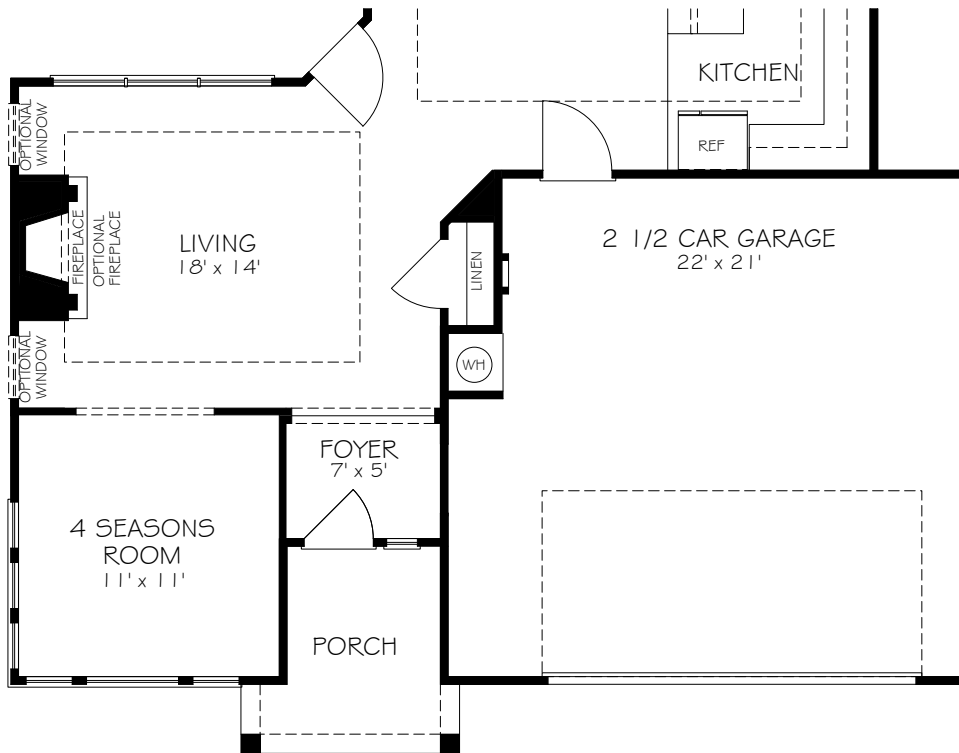

*Optional courtyard features shown: Artificial turf, Landscaping, Trellis/Pergola, Plant walls (2), Water feature, and Stepping stone paths (Palazzo & Portico only)

FIRST FLOOR PLAN W/
OPTIONAL BONUS SUITE

OPTIONAL DELUXE KITCHEN

OPTIONAL L-SHAPED SHOWER LAYOUT WITH ZERO THRESHOLD

OPTIONAL UNIVERSAL SHOWER LAYOUT WITH ZERO THRESHOLD

OPTIONAL 4 SEASONS ROOM

*Optional courtyard features shown: Artificial turf, Landscaping, Trellis/Pergola, Plant walls (2), Water feature, and Stepping stone paths (Palazzo & Portico only)