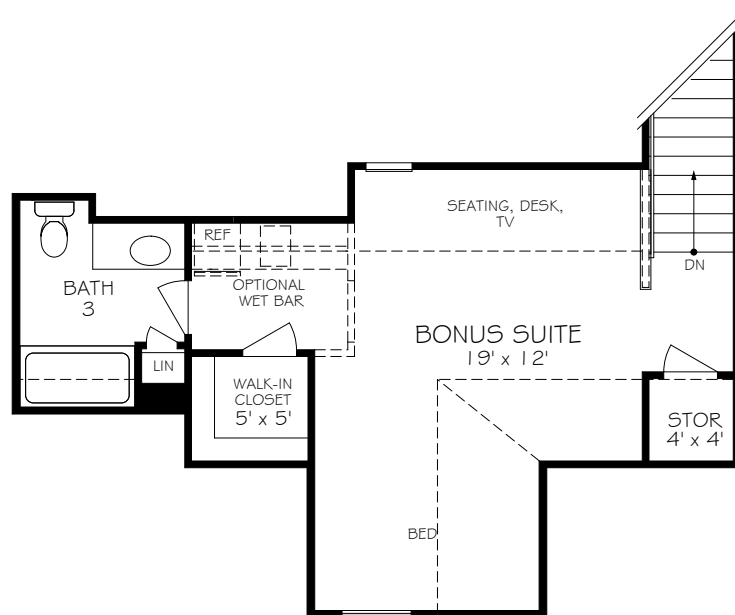

*Optional courtyard features shown: Artificial turf, Landscaping, Trellis/Pergola, Plant walls (2), Water feature, and Stepping stone paths (Palazzo & Portico only)

FIRST FLOOR PLAN W/
OPTIONAL BONUS SUITE

OPTIONAL SECOND FLOOR
BONUS SUITE

*Optional courtyard features shown: Artificial turf, Landscaping, Trellis/Pergola, Plant walls (2), Water feature, and Stepping stone paths (Palazzo & Portico only)

OPTIONAL EXTENDED COURTYARD PATIO

OPTIONAL DELUXE KITCHEN

OPTIONAL L-SHAPED SHOWER LAYOUT WITH ZERO THRESHOLD

OPTIONAL UNIVERSAL SHOWER LAYOUT WITH ZERO THRESHOLD

OPTIONAL 4 SEASONS ROOM

*Optional courtyard features shown: Artificial turf, Landscaping, Trellis/Pergola, Plant walls (2), Water feature, and Stepping stone paths (Palazzo & Portico only)