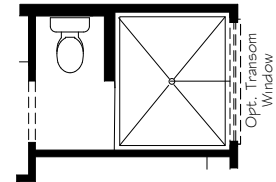

OPTIONAL DELUXE KITCHEN

OPTIONAL L-SHAPED SHOWER LAYOUT WITH ZERO THRESHOLD

OPTIONAL UNIVERSAL SHOWER LAYOUT WITH ZERO THRESHOLD

OPTIONAL 4 SEASONS ROOM

*Optional courtyard features shown: Artificial turf, Landscaping, Trellis/Pergola, Plant walls (2), Water feature, and Stepping stone paths (Palazzo & Portico only)