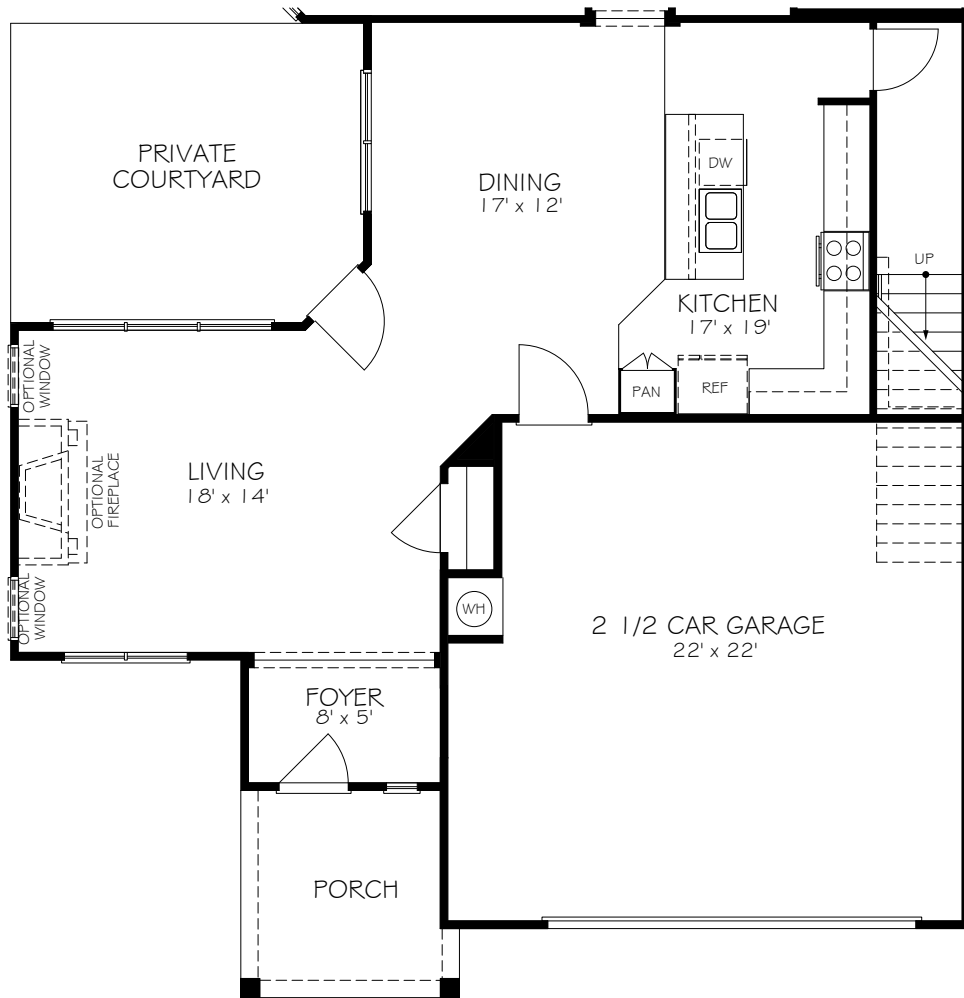

*Optional courtyard features shown: Artificial turf, Landscaping, Trellis/Pergola, Plant walls (2), Water feature, and Stepping stone paths (Palazzo & Portico only)

FIRST FLOOR PLAN W/
OPTIONAL BONUS SUITE

OPTIONAL SECOND FLOOR
BONUS SUITE

*Optional courtyard features shown: Artificial turf, Landscaping, Trellis/Pergola, Plant walls (2), Water feature, and Stepping stone paths (Palazzo & Portico only)

OPTIONAL EXTENDED COURTYARD PATIO

OPTIONAL COVERED PORCH

OPTIONAL SCREENED PORCH

OPTIONAL OWNER'S SUITE SITTING ROOM

*Optional courtyard features shown: Artificial turf, Landscaping, Trellis/Pergola, Plant walls (2), Water feature, and Stepping stone paths (Palazzo & Portico only)

OPTIONAL DELUXE KITCHEN

OPTIONAL L-SHAPED SHOWER LAYOUT WITH ZERO THRESHOLD

OPTIONAL UNIVERSAL SHOWER LAYOUT WITH ZERO THRESHOLD

OPTIONAL 4 SEASONS ROOM

*Optional courtyard features shown: Artificial turf, Landscaping, Trellis/Pergola, Plant walls (2), Water feature, and Stepping stone paths (Palazzo & Portico only)