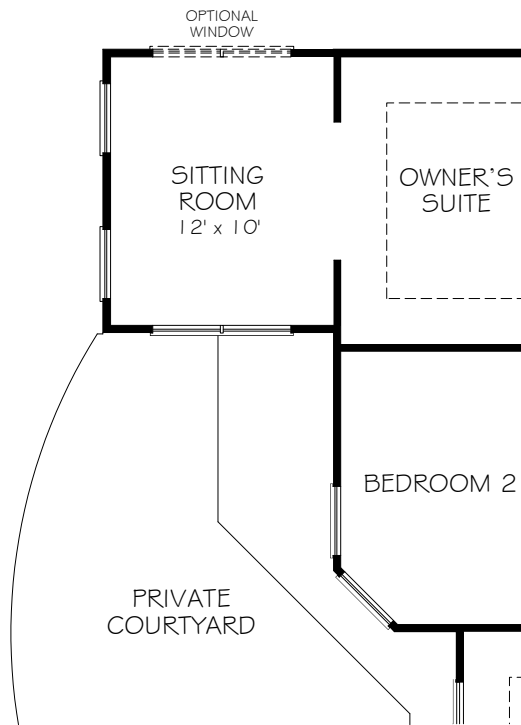

OPTIONAL OWNER'S SUITE SITTING ROOM

*Optional courtyard features shown: Artificial turf, Landscaping, Trellis/Pergola, Plant walls (2), Water feature, and Stepping stone paths (Palazzo & Portico only)