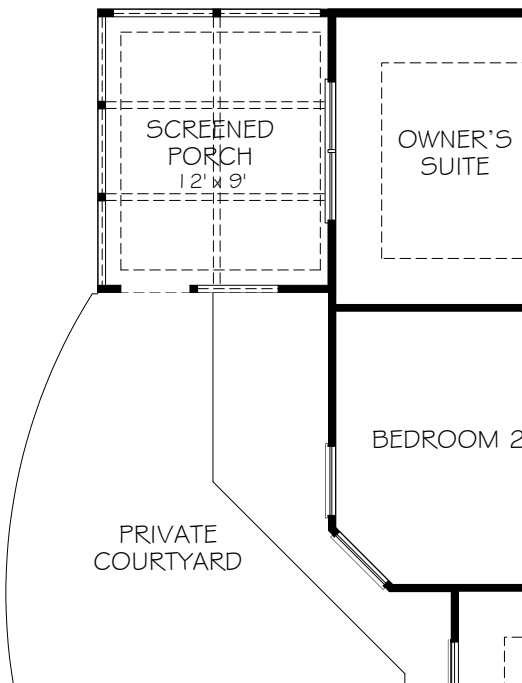

OPTIONAL SCREENED PORCH