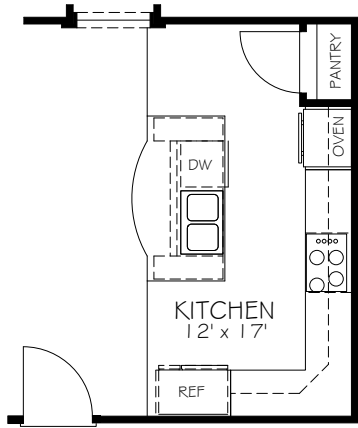

OPTIONAL DELUXE KITCHEN

OPTIONAL L-SHAPED SHOWER LAYOUT WITH ZERO THRESHOLD

OPTIONAL UNIVERSAL SHOWER LAYOUT WITH ZERO THRESHOLD

OPTIONAL 4 SEASONS ROOM

*Optional courtyard features shown: Artificial turf, Landscaping, Trellis/Pergola, Plant walls (2), Water feature, and Stepping stone paths (Palazzo & Portico only)