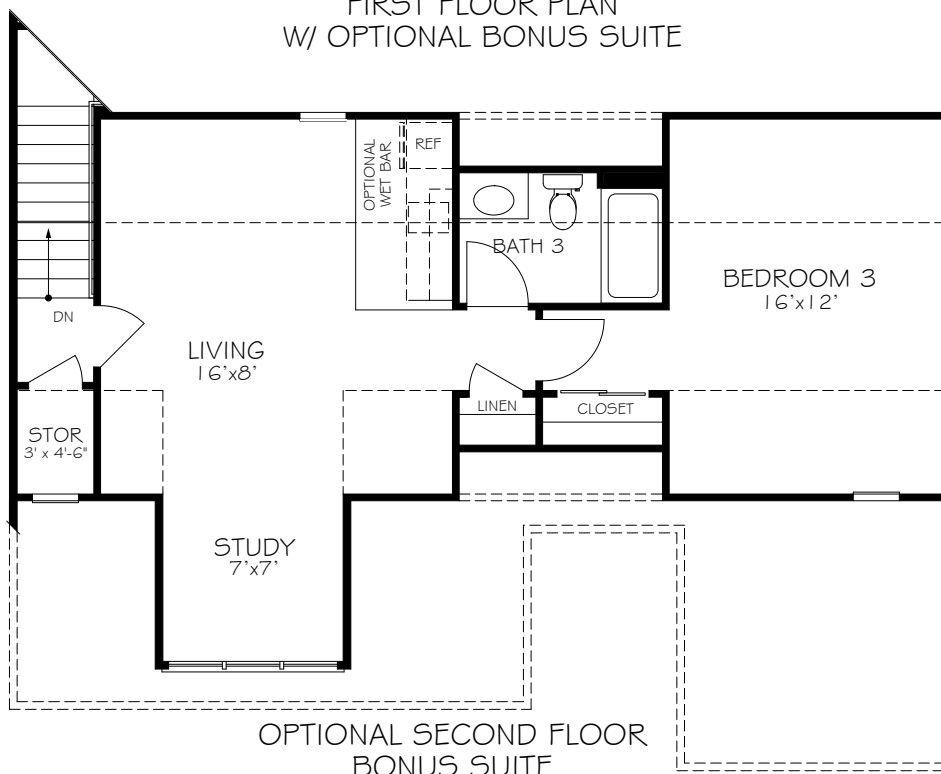

FIRST FLOOR PLAN
W/ OPTIONAL BONUS SUITE

*Optional courtyard features shown: Artificial turf, Landscaping, Trellis/Pergola, Plant walls (2), Water feature, and Stepping stone paths (Palazzo & Portico only)

OPTIONAL L-SHAPED SHOWER LAYOUT
WITH ZERO THRESHOLD

OPTIONAL UNIVERSAL
SHOWER LAYOUT
WITH ZERO THRESHOLD

OPTIONAL EXTENDED COURTYARD PATIO

OPTIONAL COVERED PORCH

OPTIONAL SCREENED PORCH

OPTIONAL SITTING ROOM