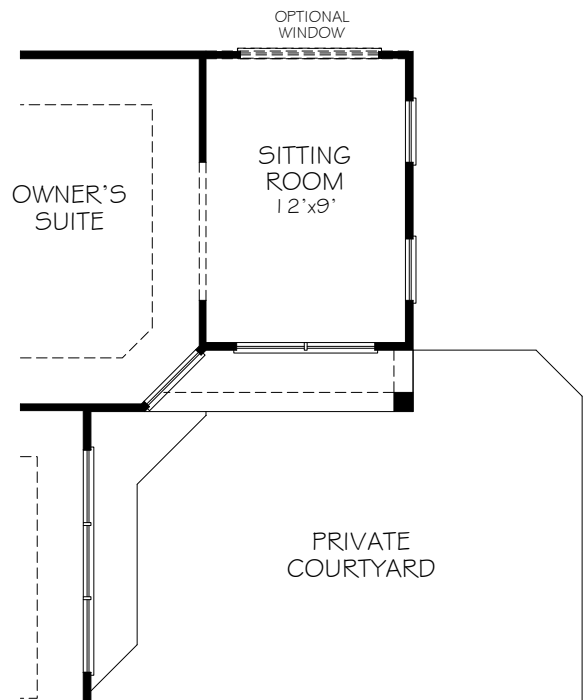

FIRST FLOOR PLAN
W/ OPTIONAL BONUS SUITE

*Optional courtyard features shown: Artificial turf, Landscaping, Trellis/Pergola, Plant walls (2), Water feature, and Stepping stone paths (Palazzo & Portico only)

OPTIONAL L-SHAPED SHOWER LAYOUT
WITH ZERO THRESHOLD

OPTIONAL UNIVERSAL
SHOWER LAYOUT
WITH ZERO THRESHOLD

OPTIONAL EXTENDED COURTYARD PATIO

OPTIONAL COVERED PORCH

OPTIONAL SCREENED PORCH

OPTIONAL SITTING ROOM