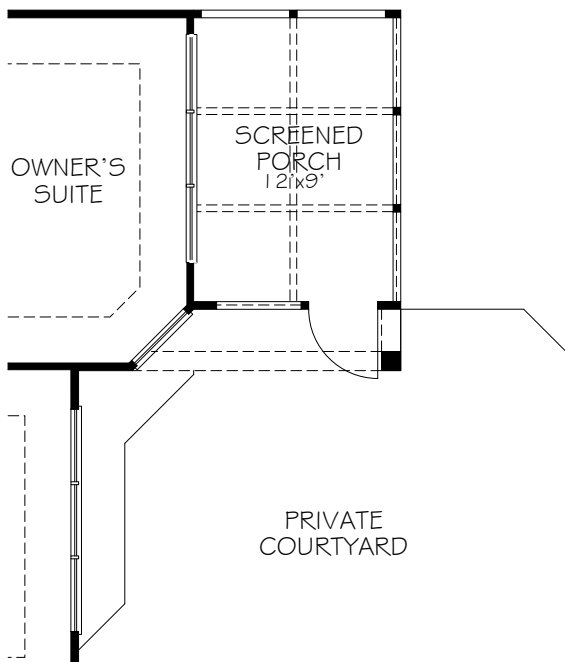

FIRST FLOOR PLAN
W/ OPTIONAL BONUS SUITE

*Optional courtyard features shown: Artificial turf, Landscaping, Trellis/Pergola, Plant walls (2), Water feature, and Stepping stone paths (Palazzo & Portico only)

OPTIONAL L-SHAPED SHOWER LAYOUT
WITH ZERO THRESHOLD

OPTIONAL UNIVERSAL
SHOWER LAYOUT
WITH ZERO THRESHOLD

OPTIONAL EXTENDED COURTYARD PATIO

OPTIONAL COVERED PORCH

OPTIONAL SCREENED PORCH

OPTIONAL SITTING ROOM