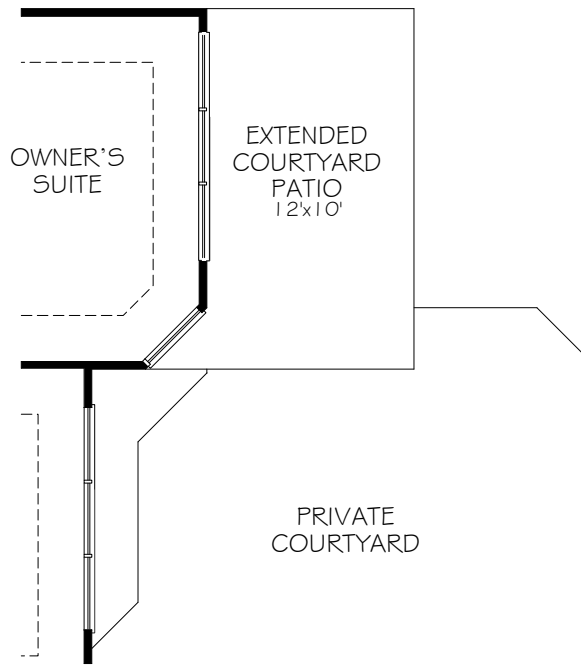

FIRST FLOOR PLAN
W/ OPTIONAL BONUS SUITE

*Optional courtyard features shown: Artificial turf, Landscaping, Trellis/Pergola, Plant walls (2), Water feature, and Stepping stone paths (Palazzo & Portico only)

OPTIONAL L-SHAPED SHOWER LAYOUT
WITH ZERO THRESHOLD

OPTIONAL UNIVERSAL
SHOWER LAYOUT
WITH ZERO THRESHOLD

OPTIONAL EXTENDED COURTYARD PATIO

OPTIONAL COVERED PORCH

OPTIONAL SCREENED PORCH

OPTIONAL SITTING ROOM