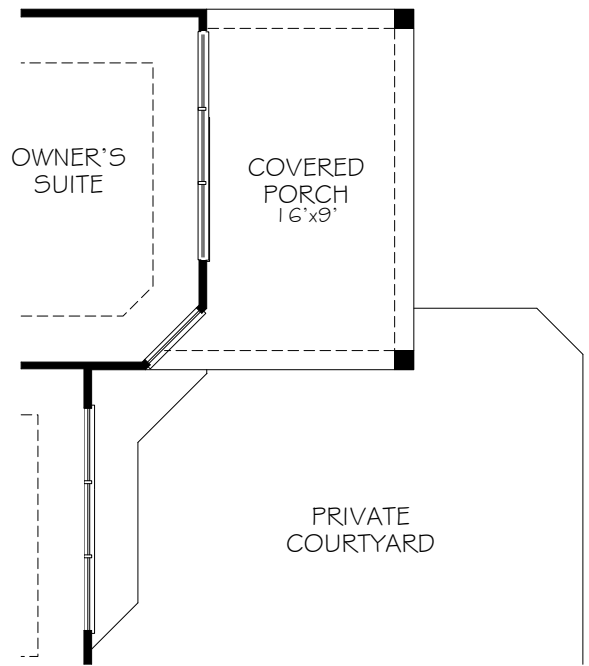

FIRST FLOOR PLAN
W/ OPTIONAL BONUS SUITE

*Optional courtyard features shown: Artificial turf, Landscaping, Trellis/Pergola, Plant walls (2), Water feature, and Stepping stone paths (Palazzo & Portico only)

OPTIONAL L-SHAPED SHOWER LAYOUT
WITH ZERO THRESHOLD

OPTIONAL UNIVERSAL
SHOWER LAYOUT
WITH ZERO THRESHOLD

OPTIONAL EXTENDED COURTYARD PATIO

OPTIONAL COVERED PORCH

OPTIONAL SCREENED PORCH

OPTIONAL SITTING ROOM