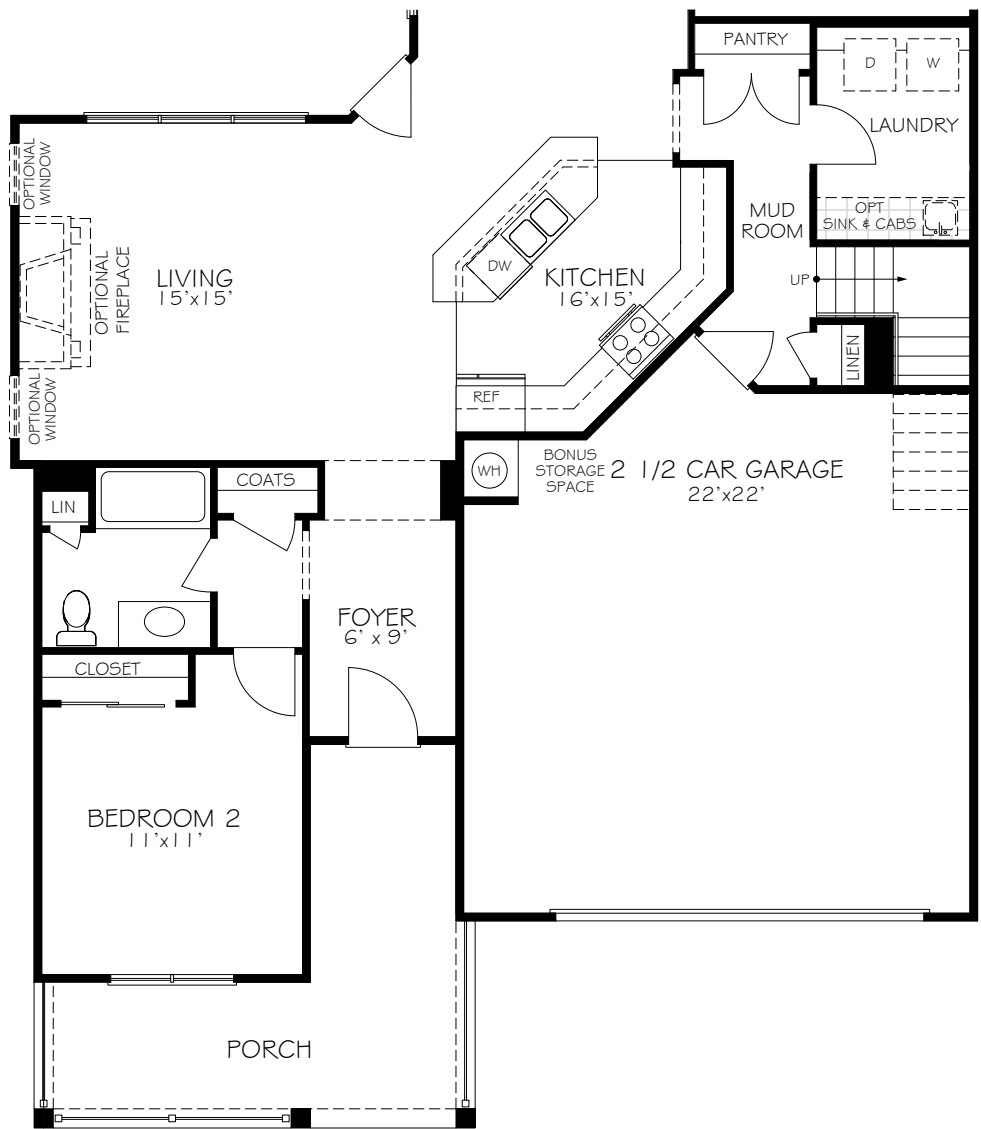

*Optional courtyard features shown: Artificial turf, Landscaping, Trellis/Pergola, Plant walls (2), Water feature, and Stepping stone paths (Palazzo & Portico only)

FIRST FLOOR PLAN
W/ OPTIONAL BONUS SUITE

*Optional courtyard features shown: Artificial turf, Landscaping, Trellis/Pergola, Plant walls (2), Water feature, and Stepping stone paths (Palazzo & Portico only)

OPTIONAL L-SHAPED SHOWER LAYOUT
WITH ZERO THRESHOLD

OPTIONAL UNIVERSAL
SHOWER LAYOUT
WITH ZERO THRESHOLD

OPTIONAL EXTENDED COURTYARD PATIO

OPTIONAL COVERED PORCH

OPTIONAL SCREENED PORCH

OPTIONAL SITTING ROOM

*Optional courtyard features shown: Artificial turf, Landscaping, Trellis/Pergola, Plant walls (2), Water feature, and Stepping stone paths (Palazzo & Portico only)