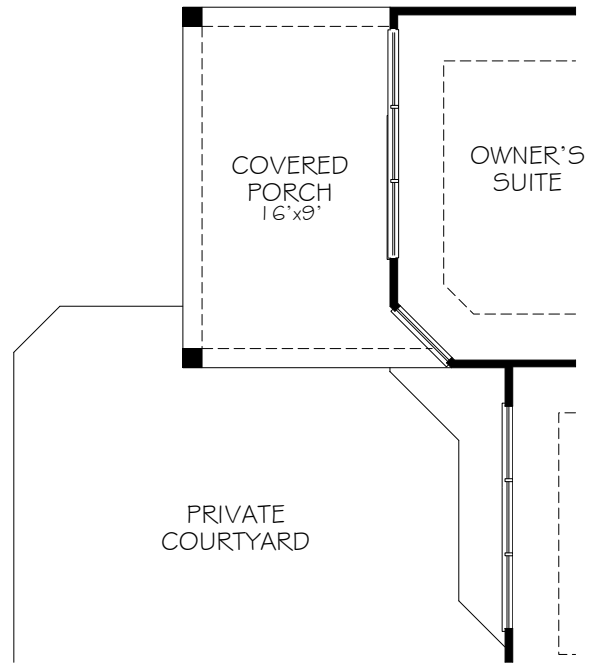

*Optional courtyard features shown: Artificial turf, Landscaping, Trellis/Pergola, Plant walls (2), Water feature, and Stepping stone paths (Palazzo & Portico only)

FIRST FLOOR PLAN
W/ OPTIONAL BONUS SUITE

*Optional courtyard features shown: Artificial turf, Landscaping, Trellis/Pergola, Plant walls (2), Water feature, and Stepping stone paths (Palazzo & Portico only)

OPTIONAL L-SHAPED SHOWER LAYOUT
WITH ZERO THRESHOLD

OPTIONAL UNIVERSAL
SHOWER LAYOUT
WITH ZERO THRESHOLD

OPTIONAL EXTENDED COURTYARD PATIO

OPTIONAL COVERED PORCH

OPTIONAL SCREENED PORCH

OPTIONAL SITTING ROOM

*Optional courtyard features shown: Artificial turf, Landscaping, Trellis/Pergola, Plant walls (2), Water feature, and Stepping stone paths (Palazzo & Portico only)