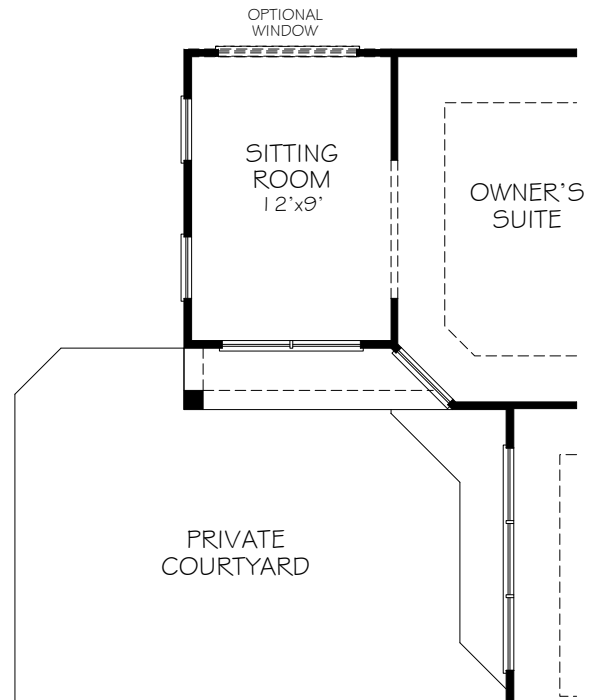

*Optional courtyard features shown: Artificial turf, Landscaping, Trellis/Pergola, Plant walls (2), Water feature, and Stepping stone paths (Palazzo & Portico only)

FIRST FLOOR PLAN
W/ OPTIONAL BONUS SUITE

*Optional courtyard features shown: Artificial turf, Landscaping, Trellis/Pergola, Plant walls (2), Water feature, and Stepping stone paths (Palazzo & Portico only)

OPTIONAL L-SHAPED SHOWER LAYOUT
WITH ZERO THRESHOLD

OPTIONAL UNIVERSAL
SHOWER LAYOUT
WITH ZERO THRESHOLD

OPTIONAL EXTENDED COURTYARD PATIO

OPTIONAL COVERED PORCH

OPTIONAL SCREENED PORCH

OPTIONAL SITTING ROOM

*Optional courtyard features shown: Artificial turf, Landscaping, Trellis/Pergola, Plant walls (2), Water feature, and Stepping stone paths (Palazzo & Portico only)