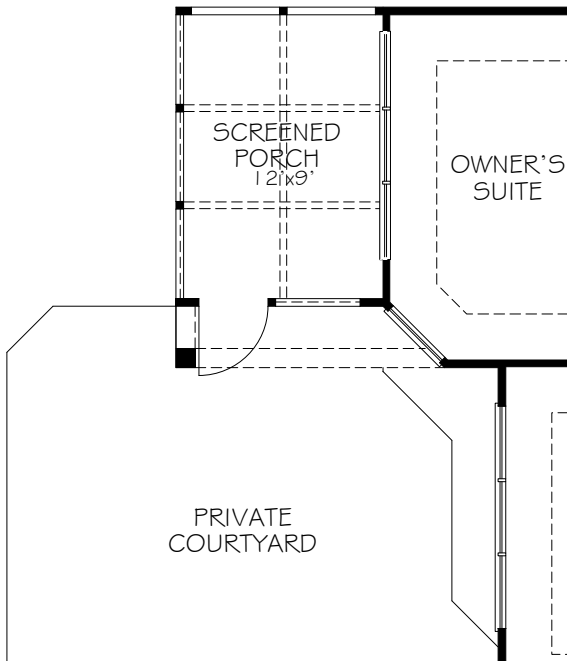

*Optional courtyard features shown: Artificial turf, Landscaping, Trellis/Pergola, Plant walls (2), Water feature, and Stepping stone paths (Palazzo & Portico only)

FIRST FLOOR PLAN
W/ OPTIONAL BONUS SUITE

*Optional courtyard features shown: Artificial turf, Landscaping, Trellis/Pergola, Plant walls (2), Water feature, and Stepping stone paths (Palazzo & Portico only)

OPTIONAL L-SHAPED SHOWER LAYOUT
WITH ZERO THRESHOLD

OPTIONAL UNIVERSAL
SHOWER LAYOUT
WITH ZERO THRESHOLD

OPTIONAL EXTENDED COURTYARD PATIO

OPTIONAL COVERED PORCH

OPTIONAL SCREENED PORCH

OPTIONAL SITTING ROOM

*Optional courtyard features shown: Artificial turf, Landscaping, Trellis/Pergola, Plant walls (2), Water feature, and Stepping stone paths (Palazzo & Portico only)