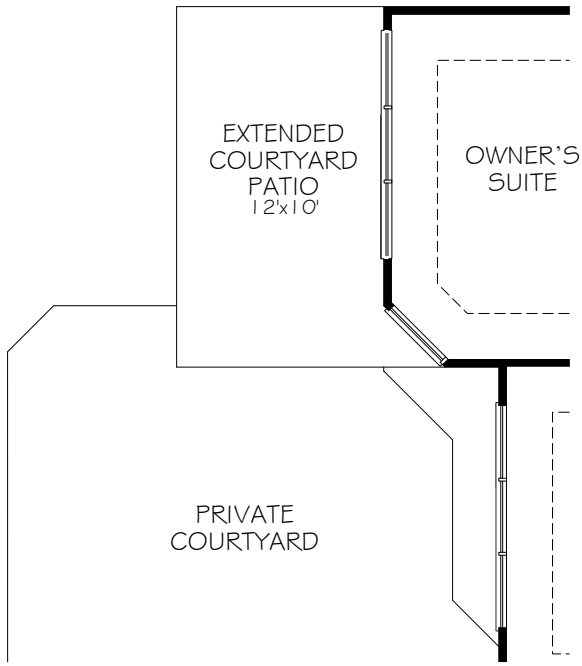

*Optional courtyard features shown: Artificial turf, Landscaping, Trellis/Pergola, Plant walls (2), Water feature, and Stepping stone paths (Palazzo & Portico only)

FIRST FLOOR PLAN
W/ OPTIONAL BONUS SUITE

*Optional courtyard features shown: Artificial turf, Landscaping, Trellis/Pergola, Plant walls (2), Water feature, and Stepping stone paths (Palazzo & Portico only)

OPTIONAL L-SHAPED SHOWER LAYOUT
WITH ZERO THRESHOLD

OPTIONAL UNIVERSAL
SHOWER LAYOUT
WITH ZERO THRESHOLD

OPTIONAL EXTENDED COURTYARD PATIO

OPTIONAL COVERED PORCH

OPTIONAL SCREENED PORCH

OPTIONAL SITTING ROOM

*Optional courtyard features shown: Artificial turf, Landscaping, Trellis/Pergola, Plant walls (2), Water feature, and Stepping stone paths (Palazzo & Portico only)