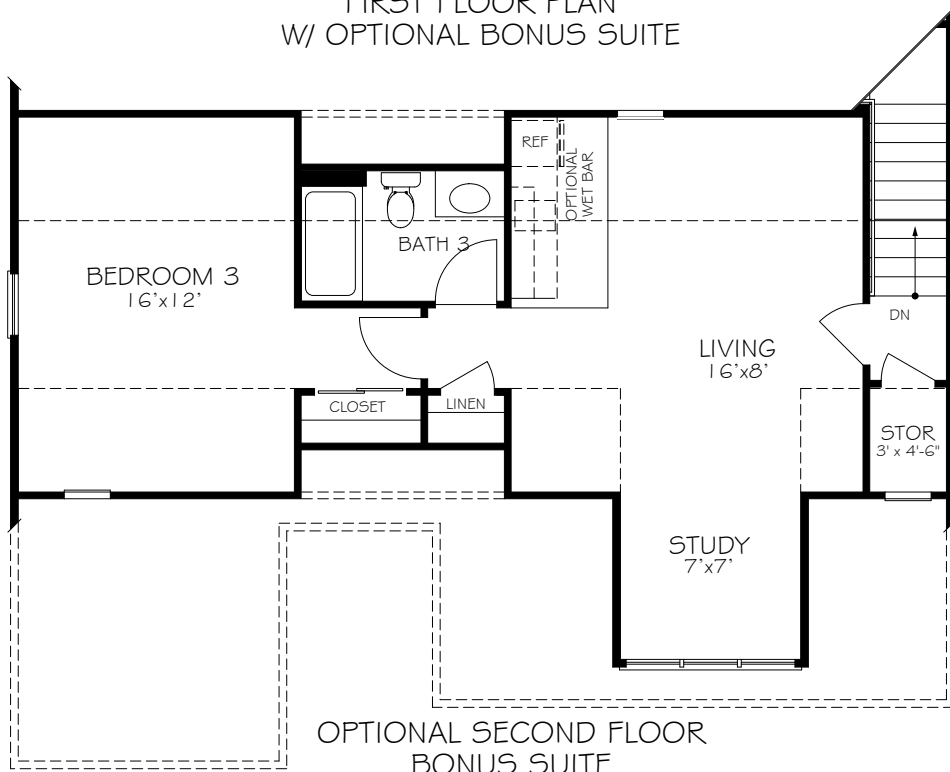

*Optional courtyard features shown: Artificial turf, Landscaping, Trellis/Pergola, Plant walls (2), Water feature, and Stepping stone paths (Palazzo & Portico only)

FIRST FLOOR PLAN
W/ OPTIONAL BONUS SUITE

*Optional courtyard features shown: Artificial turf, Landscaping, Trellis/Pergola, Plant walls (2), Water feature, and Stepping stone paths (Palazzo & Portico only)

OPTIONAL L-SHAPED SHOWER LAYOUT
WITH ZERO THRESHOLD

OPTIONAL UNIVERSAL
SHOWER LAYOUT
WITH ZERO THRESHOLD

OPTIONAL EXTENDED COURTYARD PATIO

OPTIONAL COVERED PORCH

OPTIONAL SCREENED PORCH

OPTIONAL SITTING ROOM

*Optional courtyard features shown: Artificial turf, Landscaping, Trellis/Pergola, Plant walls (2), Water feature, and Stepping stone paths (Palazzo & Portico only)