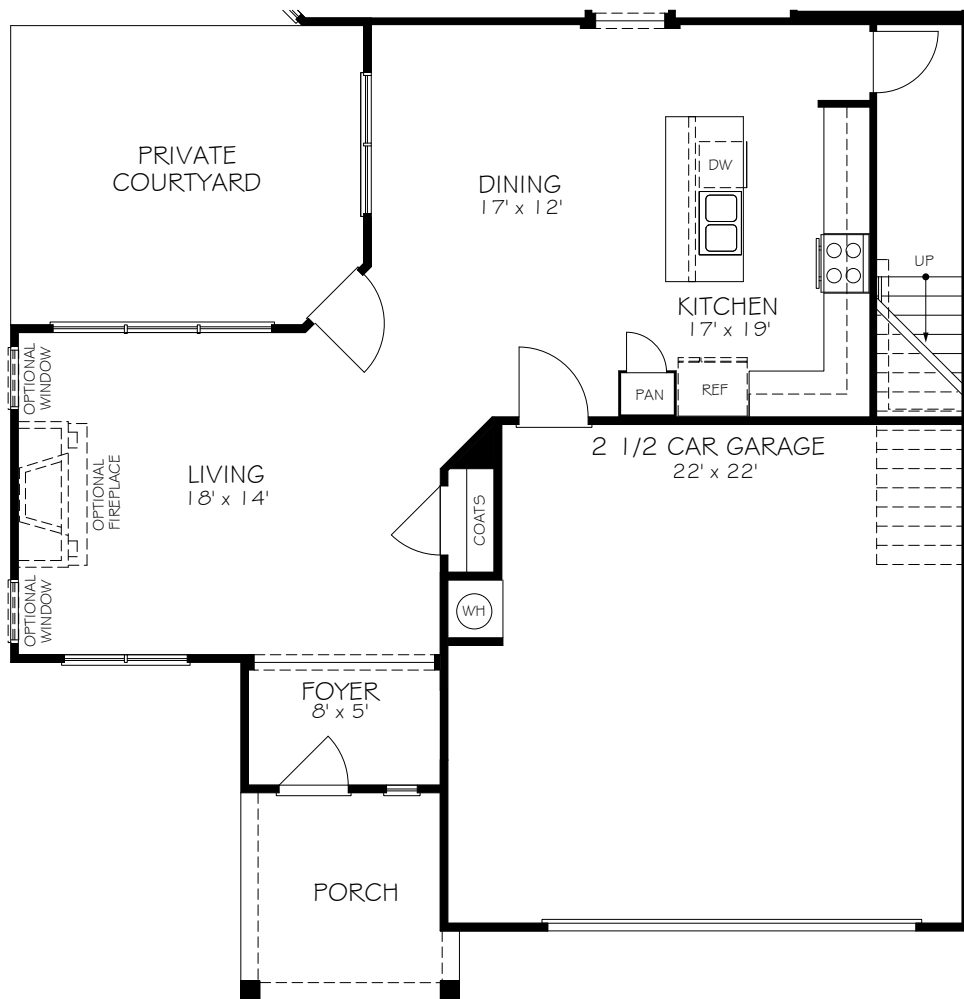

*Optional courtyard features shown: Artificial turf, Landscaping, Trellis/Pergola, Plant walls (2), and Stepping stone paths (Palazzo & Portico only)

FIRST FLOOR PLAN W/
BONUS SUITE

SECOND FLOOR PLAN W/
BONUS SUITE

OPTIONAL SCREENED PORCH

OPTIONAL OWNER'S SUITE SITTING ROOM

*Optional courtyard features shown: Artificial turf, Landscaping, Trellis/Pergola, Plant walls (2), and Stepping stone paths (Palazzo & Portico only)

OPTIONAL L-SHAPED SHOWER
LAYOUT WITH ZERO THRESHOLD

OPTIONAL UNIVERSAL SHOWER
LAYOUT ZERO THRESHOLD

OPTIONAL DELUXE KITCHEN

Note: Zero threshold is not available with a basement home. There will be a threshold included.
 *Optional courtyard features shown: Artificial turf, Landscaping, Trellis/Pergola, Plant walls (2), and Stepping stone paths (Palazzo & Portico only)