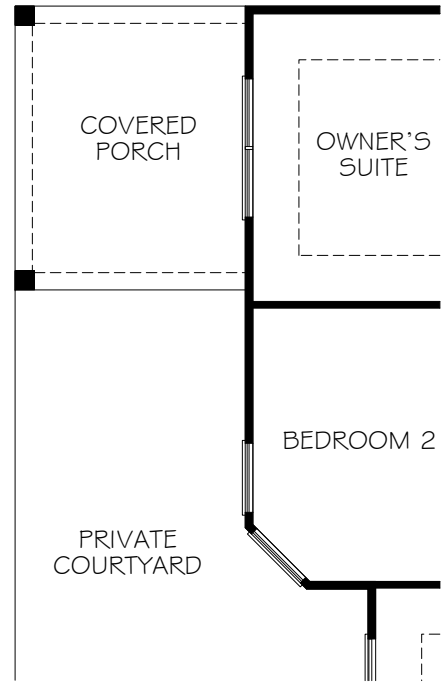

OPTIONAL COVERED PORCH