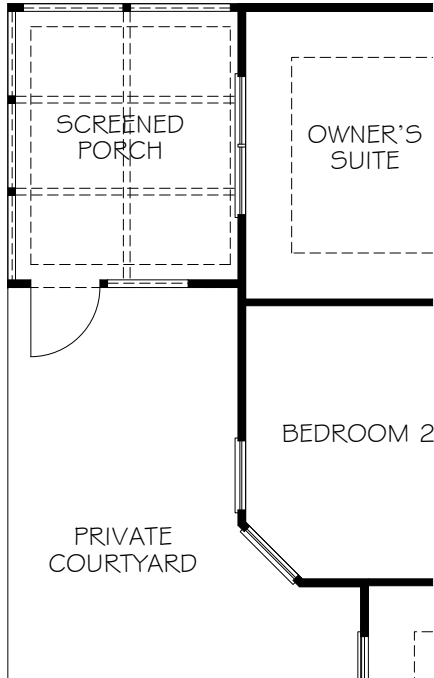

OPTIONAL SCREENED PORCH