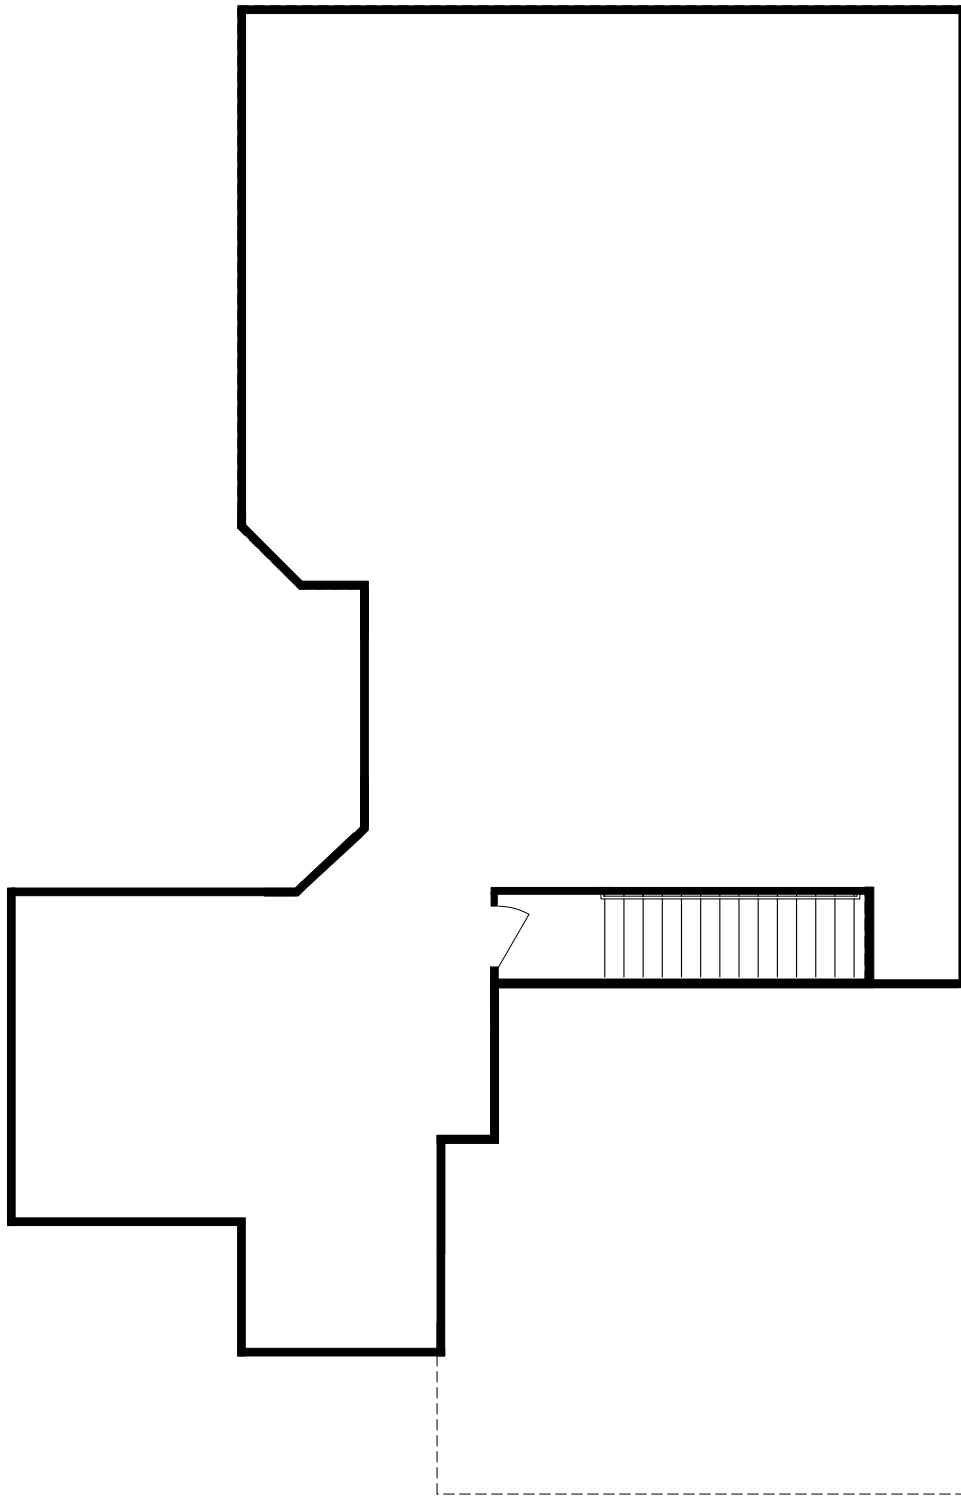

OPTIONAL L-SHAPED SHOWER
LAYOUT WITH ZERO THRESHOLD

OPTIONAL UNIVERSAL SHOWER
LAYOUT ZERO THRESHOLD

OPTIONAL DELUXE KITCHEN

Note: Zero threshold is not available with a basement home. There will be a threshold included.
 *Optional courtyard features shown: Artificial turf, Landscaping, Trellis/Pergola, Plant walls (2), and Stepping stone paths (Palazzo & Portico only)