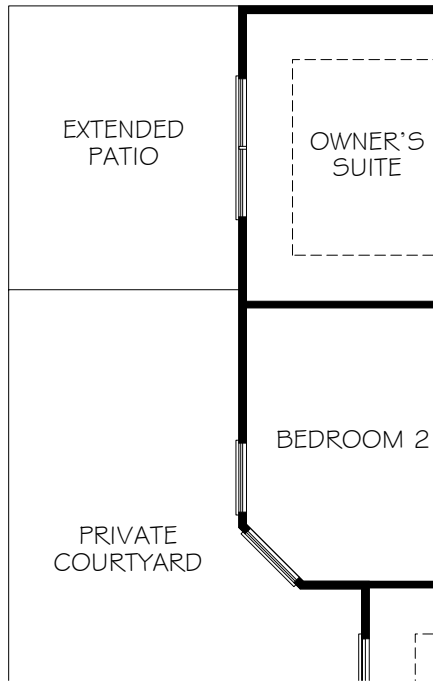

OPTIONAL EXTENDED COURTYARD PAVEMENT