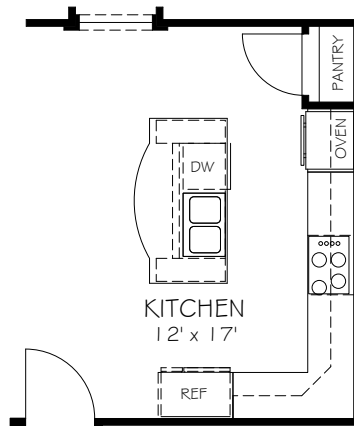

OPTIONAL L-SHAPED SHOWER
LAYOUT WITH ZERO THRESHOLD

OPTIONAL UNIVERSAL SHOWER
LAYOUT ZERO THRESHOLD

OPTIONAL DELUXE KITCHEN

Note: Zero threshold is not available with a basement home. There will be a threshold included.
 *Optional courtyard features shown: Artificial turf, Landscaping, Trellis/Pergola, Plant walls (2), and Stepping stone paths (Palazzo & Portico only)