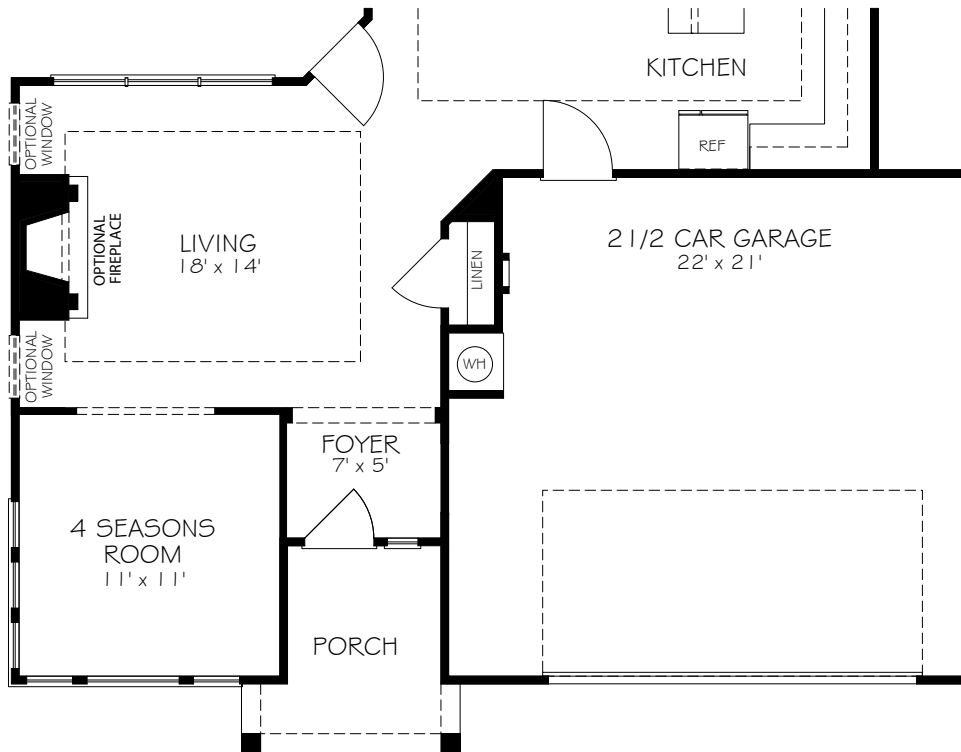

OPTIONAL 4 SEASONS ROOM