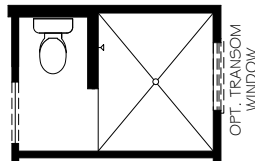

OPTIONAL L-SHAPED SHOWER
LAYOUT WITH ZERO THRESHOLD

OPTIONAL UNIVERSAL SHOWER
LAYOUT ZERO THRESHOLD

OPTIONAL DELUXE KITCHEN

Note: Zero threshold is not available with a basement home. There will be a threshold included.
 *Optional courtyard features shown: Artificial turf, Landscaping, Trellis/Pergola, Plant walls (2), and Stepping stone paths (Palazzo & Portico only)