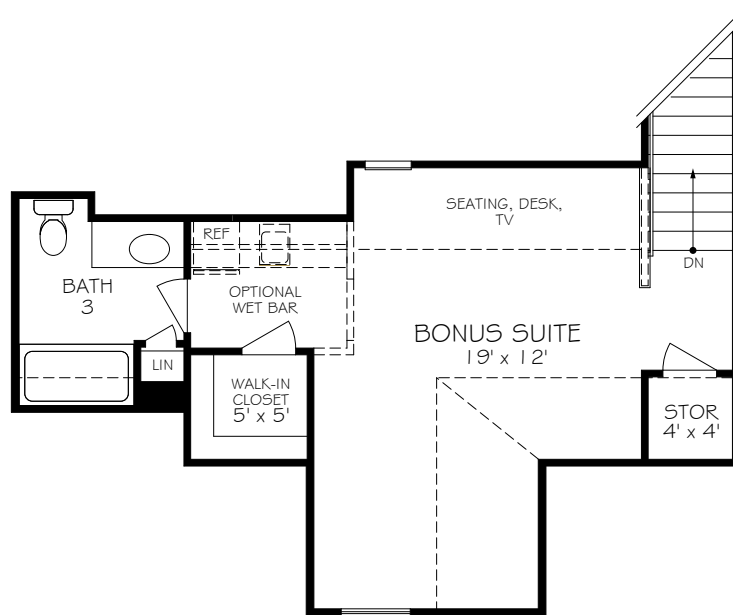

*Optional courtyard features shown: Artificial turf, Landscaping, Trellis/Pergola, Plant walls (2), and Stepping stone paths (Palazzo & Portico only)

FIRST FLOOR PLAN W/
BONUS SUITE

SECOND FLOOR PLAN W/
BONUS SUITE

OPTIONAL L-SHAPED SHOWER
LAYOUT WITH ZERO THRESHOLD

OPTIONAL UNIVERSAL SHOWER
LAYOUT ZERO THRESHOLD

OPTIONAL DELUXE KITCHEN

Note: Zero threshold is not available with a basement home. There will be a threshold included.
 *Optional courtyard features shown: Artificial turf, Landscaping, Trellis/Pergola, Plant walls (2), and Stepping stone paths (Palazzo & Portico only)