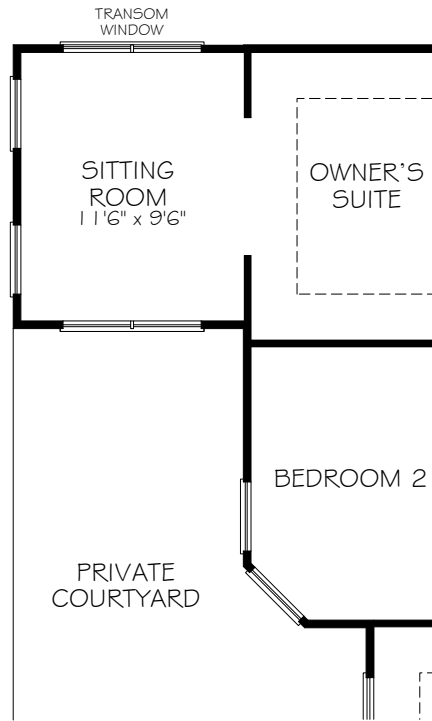

OPTIONAL OWNER'S SUITE SITTING ROOM

*Optional courtyard features shown: Artificial turf, Landscaping, Trellis/Pergola, Plant walls (2), and Stepping stone paths (Palazzo & Portico only)