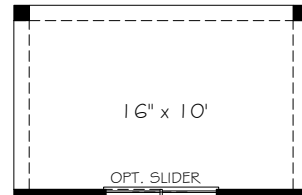

OPTIONAL
LIVING VERANDA

OPTIONAL L- SHAPED
SHOWER LAYOUT W/
ZERO THRESHOLD

OPTIONAL
UNIVERSAL SHOWER LAYOUT W/
ZERO THRESHOLD

OPTIONAL
LIVING SCREENED PORCH

OPTIONAL
OWNER COVERED PORCH

OPTIONAL
OWNER SITTING ROOM