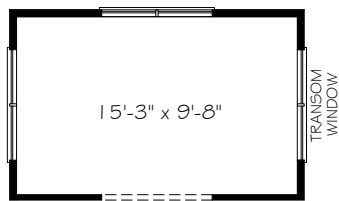

OPTIONAL
LIVING VERANDA

OPTIONAL L- SHAPED
SHOWER LAYOUT W/
ZERO THRESHOLD

OPTIONAL
UNIVERSAL SHOWER LAYOUT W/
ZERO THRESHOLD

OPTIONAL
LIVING SCREENED PORCH

OPTIONAL
OWNER COVERED PORCH

OPTIONAL
OWNER SITTING ROOM