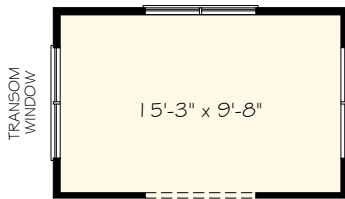

OPTIONAL  
DELUXE KITCHEN

OPTIONAL  
LIVING VERANDA

OPTIONAL L- SHAPED  
SHOWER LAYOUT W/  
ZERO THRESHOLD

OPTIONAL  
UNIVERSAL SHOWER LAYOUT W/  
ZERO THRESHOLD

OPTIONAL  
LIVING SCREENED PORCH

OPTIONAL  
OWNER COVERED PORCH