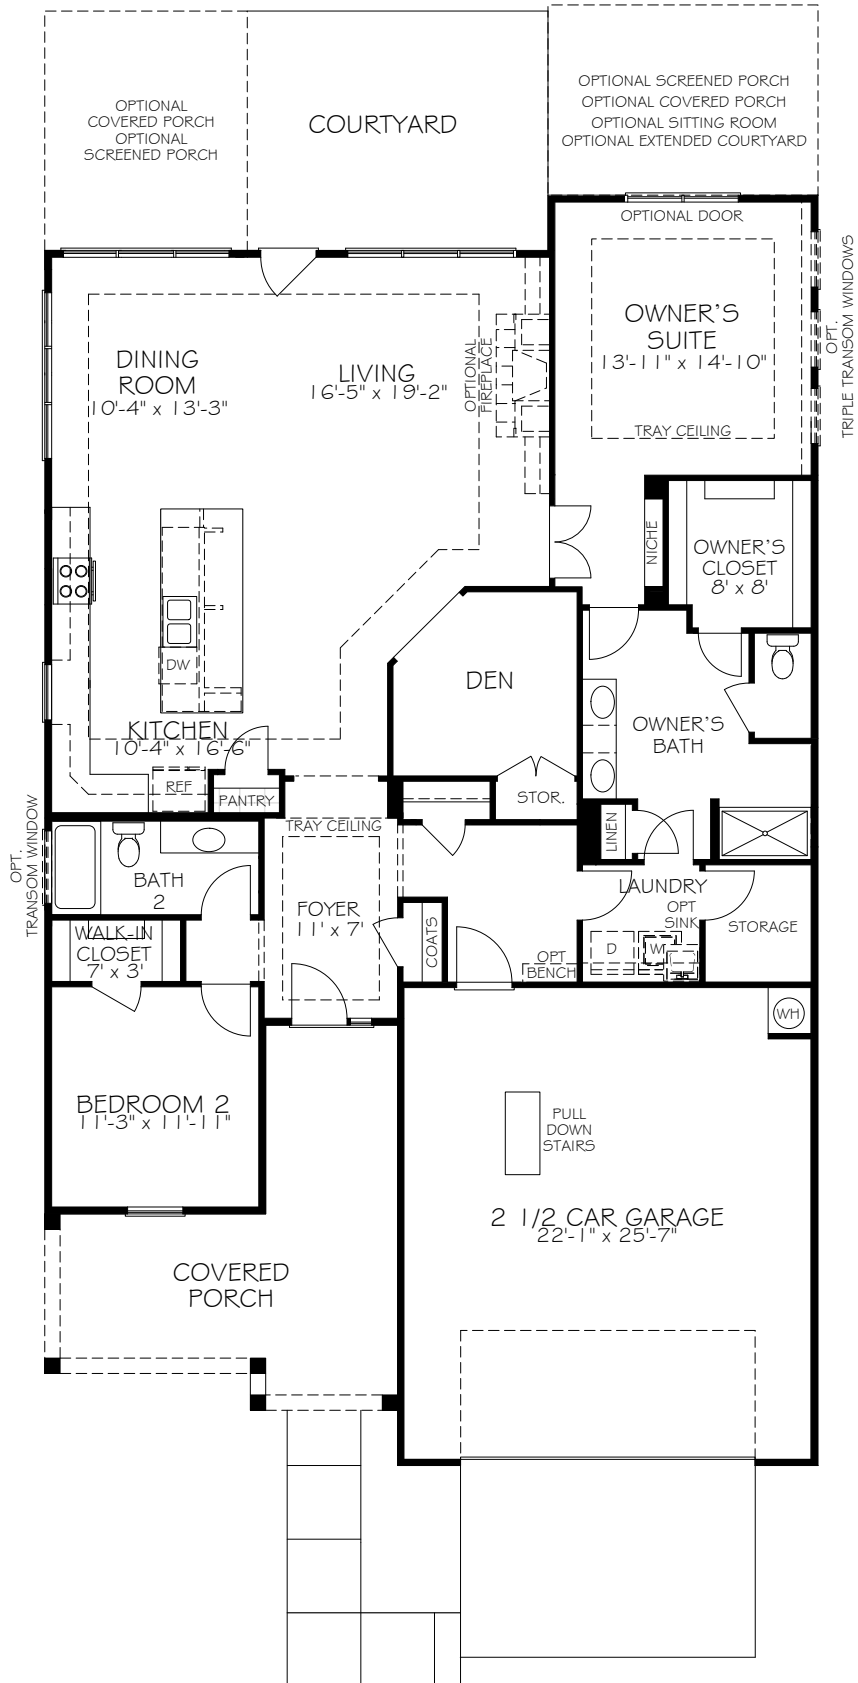

CONSULT WITH YOUR LOCAL NEW
HOMES SALES SPECIALIST TO
DETERMINE IF BASEMENTS ARE
AVAILABLE, AND THE CONFIGURATIONS
THAT ARE OFFERED

FIRST FLOOR PLAN W/ BONUS SUITE

SECOND FLOOR PLAN W/
BONUS SUITE

(IF SELECTED GARAGE BECOMES 21' INDEPTH)

OPTIONAL COVERED PORCH

OPTIONAL LIVING SCREENED PORCH

OPTIONAL DELUXE KITCHEN

OPTIONAL OWNER SCREENED PORCH

OPTIONAL OWNER SITTING ROOM

OPTIONAL OWNER COVERED PORCH

OPTIONAL L-SHAPED SHOWER LAYOUT W/ ZERO THRESHOLD

OPTIONAL UNIVERSAL SHOWER LAYOUT W/ ZERO THRESHOLD

Note: Zero threshold is not available with a basement home. There will be a threshold included.