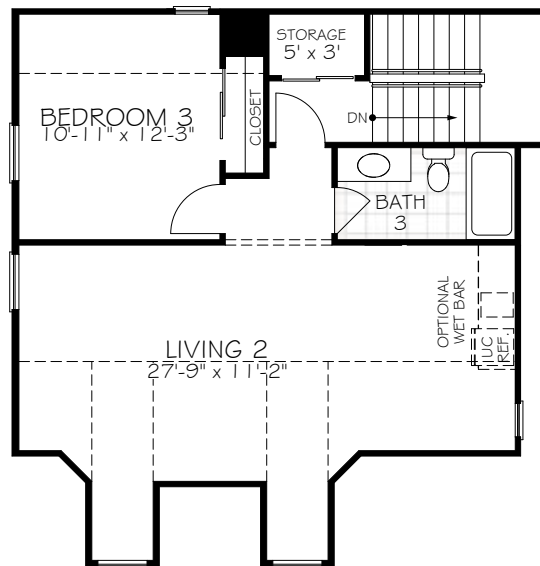

CONSULT WITH YOUR LOCAL NEW
HOMES SALES SPECIALIST TO
DETERMINE IF BASEMENTS ARE
AVAILABLE, AND THE CONFIGURATIONS
THAT ARE OFFERED

FIRST FLOOR PLAN W/ BONUS SUITE

SECOND FLOOR PLAN W/
BONUS SUITE

(IF SELECTED GARAGE BECOMES 21' INDEPTH)

OPTIONAL COVERED PORCH

OPTIONAL LIVING SCREENED PORCH

OPTIONAL DELUXE KITCHEN

OPTIONAL OWNER SCREENED PORCH

OPTIONAL OWNER SITTING ROOM

OPTIONAL OWNER COVERED PORCH

OPTIONAL L-SHAPED SHOWER LAYOUT W/ ZERO THRESHOLD

OPTIONAL UNIVERSAL SHOWER LAYOUT W/ ZERO THRESHOLD

Note: Zero threshold is not available with a basement home. There will be a threshold included.