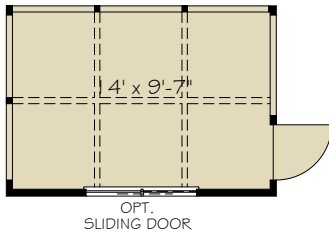

(IF SELECTED GARAGE BECOMES 21' INDEPTH)

OPTIONAL COVERED PORCH

OPTIONAL LIVING SCREENED PORCH

OPTIONAL DELUXE KITCHEN

OPTIONAL OWNER SCREENED PORCH

OPTIONAL OWNER SITTING ROOM

OPTIONAL OWNER COVERED PORCH

OPTIONAL L- SHAPED SHOWER LAYOUT W/ ZERO THRESHOLD

OPTIONAL UNIVERSAL SHOWER LAYOUT W/ ZERO THRESHOLD

Note: Zero threshold is not available with a basement home. There will be a threshold included.