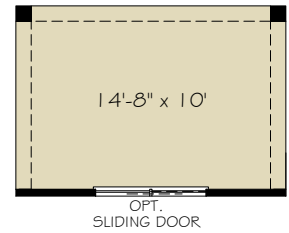

(IF SELECTED GARAGE BECOMES 21' INDEPTH)

OPTIONAL COVERED PORCH

OPTIONAL LIVING SCREENED PORCH

OPTIONAL DELUXE KITCHEN

OPTIONAL OWNER SCREENED PORCH

OPTIONAL OWNER SITTING ROOM

OPTIONAL OWNER COVERED PORCH

OPTIONAL L- SHAPED SHOWER LAYOUT W/ ZERO THRESHOLD