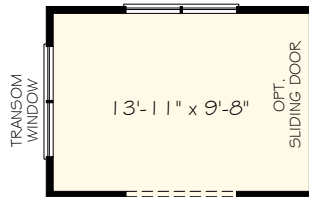

(IF SELECTED GARAGE BECOMES 21' INDEPTH)

OPTIONAL COVERED PORCH

OPTIONAL LIVING SCREENED PORCH

OPTIONAL DELUXE KITCHEN

OPTIONAL OWNER SCREENED PORCH

OPTIONAL OWNER SITTING ROOM

OPTIONAL OWNER COVERED PORCH

OPTIONAL L- SHAPED SHOWER LAYOUT W/ ZERO THRESHOLD