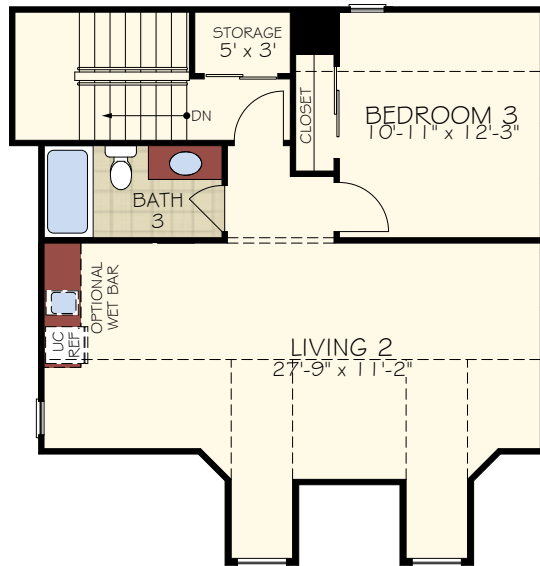

BASEMENT

CONSULT WITH YOUR LOCAL NEW  
HOMES SALES SPECIALIST TO  
DETERMINE IF BASEMENTS ARE  
AVAILABLE, AND THE CONFIGURATIONS  
THAT ARE OFFERED

FIRST FLOOR PLAN W/ BONUS SUITE

SECOND FLOOR PLAN W/  
BONUS SUITE

(IF SELECTED GARAGE BECOMES 21' INDEPTH)

OPTIONAL COVERED PORCH

OPTIONAL LIVING SCREENED PORCH

OPTIONAL DELUXE KITCHEN

OPTIONAL OWNER SCREENED PORCH

OPTIONAL OWNER SITTING ROOM

OPTIONAL OWNER COVERED PORCH

OPTIONAL L- SHAPED SHOWER LAYOUT W/ ZERO THRESHOLD

OPTIONAL UNIVERSAL SHOWER LAYOUT W/ ZERO THRESHOLD

Note: Zero threshold is not available with a basement home. There will be a threshold included.