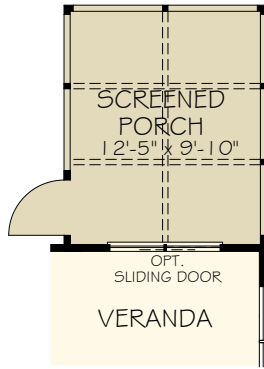

(IF SELECTED GARAGE BECOMES 21' INDEPTH)

OPTIONAL COVERED PORCH

OPTIONAL LIVING SCREENED PORCH

OPTIONAL DELUXE KITCHEN

OPTIONAL OWNER SCREENED PORCH

OPTIONAL OWNER SITTING ROOM

OPTIONAL OWNER COVERED PORCH

OPTIONAL L- SHAPED SHOWER LAYOUT W/ ZERO THRESHOLD