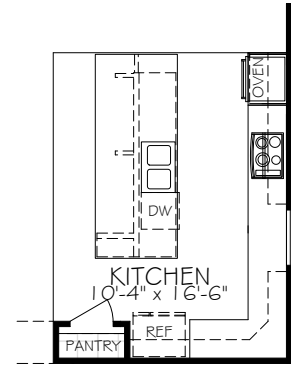

(IF SELECTED GARAGE BECOMES 21' INDEPTH)

OPTIONAL COVERED PORCH

OPTIONAL LIVING SCREENED PORCH

OPTIONAL DELUXE KITCHEN

OPTIONAL OWNER SCREENED PORCH

OPTIONAL OWNER SITTING ROOM

OPTIONAL OWNER COVERED PORCH

OPTIONAL L- SHAPED SHOWER LAYOUT W/ ZERO THRESHOLD

OPTIONAL UNIVERSAL SHOWER LAYOUT W/ ZERO THRESHOLD