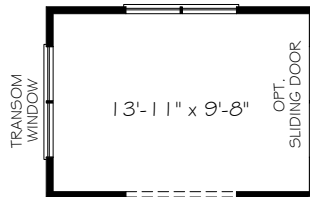

(IF SELECTED GARAGE BECOMES 21' INDEPTH)

OPTIONAL COVERED PORCH

OPTIONAL LIVING SCREENED PORCH

OPTIONAL DELUXE KITCHEN

OPTIONAL OWNER SCREENED PORCH

OPTIONAL OWNER SITTING ROOM

OPTIONAL OWNER COVERED PORCH

OPTIONAL L- SHAPED SHOWER LAYOUT W/ ZERO THRESHOLD

OPTIONAL UNIVERSAL SHOWER LAYOUT W/ ZERO THRESHOLD