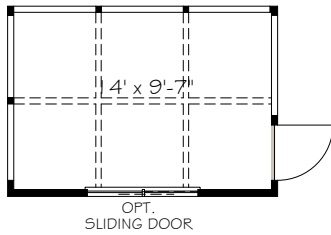

(IF SELECTED GARAGE BECOMES 21' INDEPTH)

OPTIONAL COVERED PORCH

OPTIONAL LIVING SCREENED PORCH

OPTIONAL DELUXE KITCHEN

OPTIONAL OWNER SCREENED PORCH

OPTIONAL OWNER SITTING ROOM

OPTIONAL OWNER COVERED PORCH

OPTIONAL L- SHAPED SHOWER LAYOUT W/ ZERO THRESHOLD

OPTIONAL UNIVERSAL SHOWER LAYOUT W/ ZERO THRESHOLD