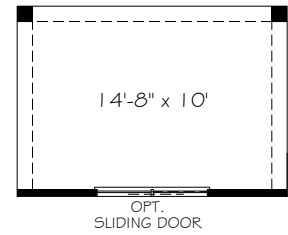

(IF SELECTED GARAGE BECOMES 21' INDEPTH)

OPTIONAL COVERED PORCH

OPTIONAL LIVING SCREENED PORCH

OPTIONAL DELUXE KITCHEN

OPTIONAL OWNER SCREENED PORCH

OPTIONAL OWNER SITTING ROOM

OPTIONAL OWNER COVERED PORCH

OPTIONAL L- SHAPED SHOWER LAYOUT W/ ZERO THRESHOLD

OPTIONAL UNIVERSAL SHOWER LAYOUT W/ ZERO THRESHOLD