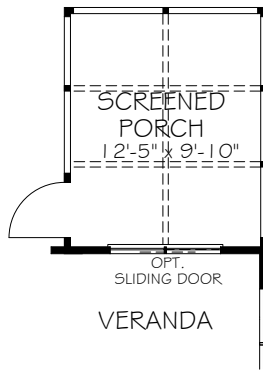

(IF SELECTED GARAGE BECOMES 21' INDEPTH)

OPTIONAL COVERED PORCH

OPTIONAL LIVING SCREENED PORCH

OPTIONAL DELUXE KITCHEN

OPTIONAL OWNER SCREENED PORCH

OPTIONAL OWNER SITTING ROOM

OPTIONAL OWNER COVERED PORCH

OPTIONAL L- SHAPED SHOWER LAYOUT W/ ZERO THRESHOLD

OPTIONAL UNIVERSAL SHOWER LAYOUT W/ ZERO THRESHOLD