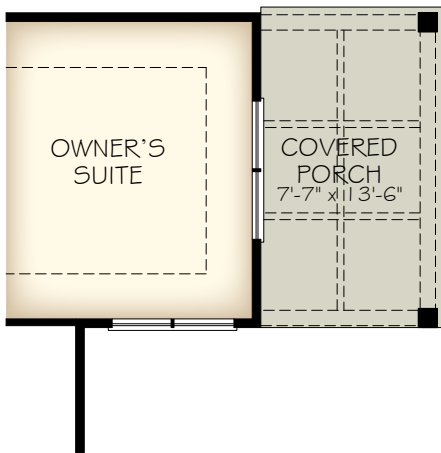

*Note: Tray Ceilings on the First Floor With Bonus Suite Option are in the Following Areas: Master Bedroom

BONUS ROOM SECOND FLOOR PLAN

*Optional courtyard features shown: Artificial turf, Landscaping, Trellis/Pergola, Plant walls (2), Water feature, and Stepping stone paths (Palazzo & Portico only)

OPTIONAL L-SHAPED SHOWER LAYOUT WITH ZERO THRESHOLD

OPTIONAL UNIVERSAL SHOWER LAYOUT WITH ZERO THRESHOLD

OPTIONAL BATH 2 WALK-IN SHOWER

OPTIONAL COVERED PORCH (DELETES LANDSCAPE BED CUT OUTS)

OPTIONAL OWNER'S COVERED PORCH

OPTIONAL BEDROOM 3 ILO DEN

OPTIONAL DELUXE KITCHEN

OPTIONAL MUDROOM DOG WASH

OPTIONAL MUDROOM HALF BATH

*Optional courtyard features shown: Artificial turf, Landscaping, Trellis/Pergola, Plant walls (2), Water feature, and Stepping stone paths (Palazzo & Portico only)