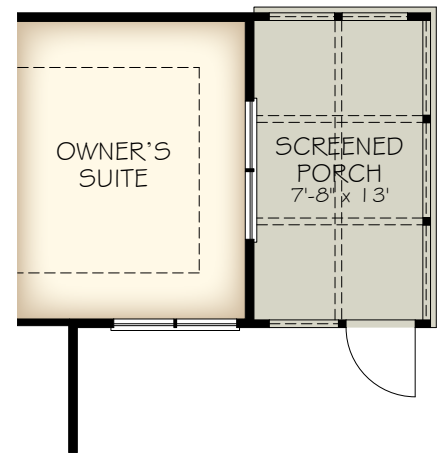

OPTIONAL OWNER'S SCREENED PORCH

*Note: Zero threshold is not available with a basement Or Crawl Space Home There will be a threshold included.

*Optional courtyard features shown: Artificial turf, Landscaping, Trellis/Pergola, Plant walls (2), Water feature, and Stepping stone paths (Palazzo & Portico only)