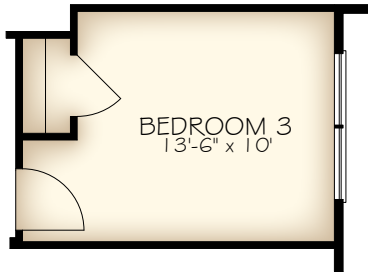

OPTIONAL BEDROOM 3 ILO DEN