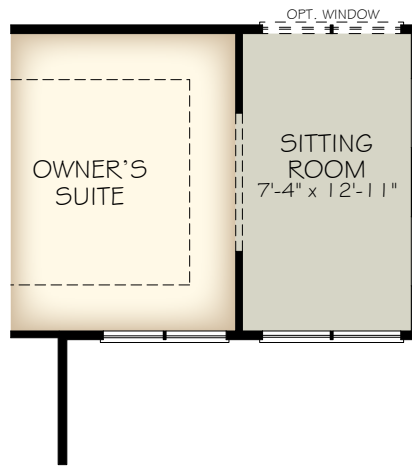

*Note: Tray Ceilings on the First Floor With Bonus Suite Option are in the Following Areas: Master Bedroom

BONUS ROOM SECOND FLOOR PLAN

*Optional courtyard features shown: Artificial turf, Landscaping, Trellis/Pergola, Plant walls (2), Water feature, and Stepping stone paths (Palazzo & Portico only)

OPTIONAL L-SHAPED SHOWER LAYOUT WITH ZERO THRESHOLD

OPTIONAL UNIVERSAL SHOWER LAYOUT WITH ZERO THRESHOLD

OPTIONAL BATH 2 WALK-IN SHOWER

OPTIONAL COVERED PORCH (DELETES LANDSCAPE BED CUT OUTS)

OPTIONAL OWNER'S COVERED PORCH