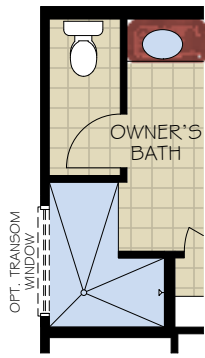

*Note: Tray Ceilings on the First Floor With Bonus Suite Option are in the Following Areas: Master Bedroom

BONUS ROOM SECOND FLOOR PLAN

*Optional courtyard features shown: Artificial turf, Landscaping, Trellis/Pergola, Plant walls (2), Water feature, and Stepping stone paths (Palazzo & Portico only)

OPTIONAL L-SHAPED SHOWER LAYOUT WITH ZERO THRESHOLD

OPTIONAL UNIVERSAL SHOWER LAYOUT WITH ZERO THRESHOLD

OPTIONAL BATH 2 WALK-IN SHOWER

OPTIONAL COVERED PORCH (DELETES LANDSCAPE BED CUT OUTS)

OPTIONAL OWNER'S COVERED PORCH