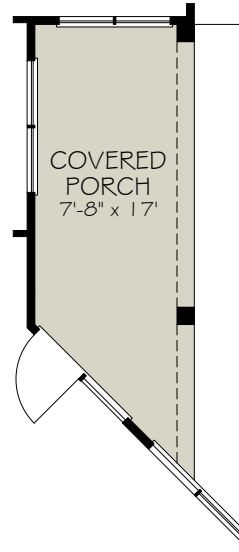

*Note: Tray Ceilings on the First Floor With Bonus Suite Option are in the Following Areas: Master Bedroom

BONUS ROOM SECOND FLOOR PLAN

*Optional courtyard features shown: Artificial turf, Landscaping, Trellis/Pergola, Plant walls (2), Water feature, and Stepping stone paths (Palazzo & Portico only)

OPTIONAL L-SHAPED SHOWER LAYOUT WITH ZERO THRESHOLD

OPTIONAL UNIVERSAL SHOWER LAYOUT WITH ZERO THRESHOLD

OPTIONAL BATH 2 WALK-IN SHOWER

OPTIONAL COVERED PORCH (DELETES LANDSCAPE BED CUT OUTS)

OPTIONAL OWNER'S COVERED PORCH