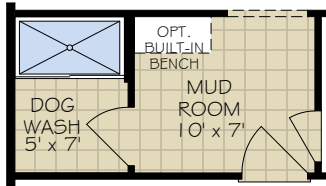

OPTIONAL MUDROOM DOG WASH