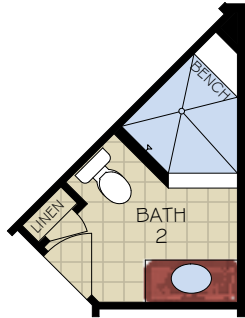

*Note: Tray Ceilings on the First Floor With Bonus Suite Option are in the Following Areas: Master Bedroom

BONUS ROOM SECOND FLOOR PLAN

*Optional courtyard features shown: Artificial turf, Landscaping, Trellis/Pergola, Plant walls (2), Water feature, and Stepping stone paths (Palazzo & Portico only)

OPTIONAL L-SHAPED SHOWER LAYOUT WITH ZERO THRESHOLD

OPTIONAL UNIVERSAL SHOWER LAYOUT WITH ZERO THRESHOLD

OPTIONAL BATH 2 WALK-IN SHOWER

OPTIONAL COVERED PORCH (DELETES LANDSCAPE BED CUT OUTS)

OPTIONAL OWNER'S COVERED PORCH