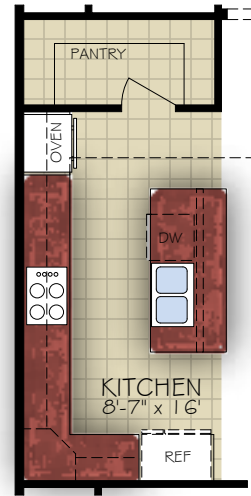

*Note: Tray Ceilings on the First Floor With Bonus Suite Option are in the Following Areas: Master Bedroom

BONUS ROOM SECOND FLOOR PLAN

*Optional courtyard features shown: Artificial turf, Landscaping, Trellis/Pergola, Plant walls (2), Water feature, and Stepping stone paths (Palazzo & Portico only)

OPTIONAL BEDROOM 3 ILO DEN

OPTIONAL DELUXE KITCHEN

OPTIONAL MUDROOM DOG WASH

OPTIONAL MUDROOM HALF BATH

*Optional courtyard features shown: Artificial turf, Landscaping, Trellis/Pergola, Plant walls (2), Water feature, and Stepping stone paths (Palazzo & Portico only)