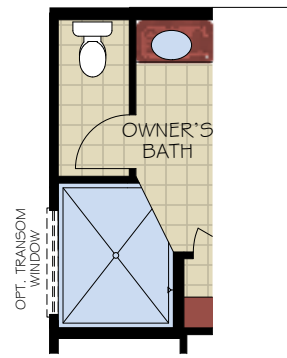

*Note: Tray Ceilings on the First Floor With Bonus Suite Option are in the Following Areas: Master Bedroom

BONUS ROOM SECOND FLOOR PLAN

*Optional courtyard features shown: Artificial turf, Landscaping, Trellis/Pergola, Plant walls (2), Water feature, and Stepping stone paths (Palazzo & Portico only)

OPTIONAL L-SHAPED SHOWER LAYOUT WITH ZERO THRESHOLD

OPTIONAL UNIVERSAL SHOWER LAYOUT WITH ZERO THRESHOLD

OPTIONAL BATH 2 WALK-IN SHOWER

OPTIONAL COVERED PORCH (DELETES LANDSCAPE BED CUT OUTS)

OPTIONAL OWNER'S COVERED PORCH