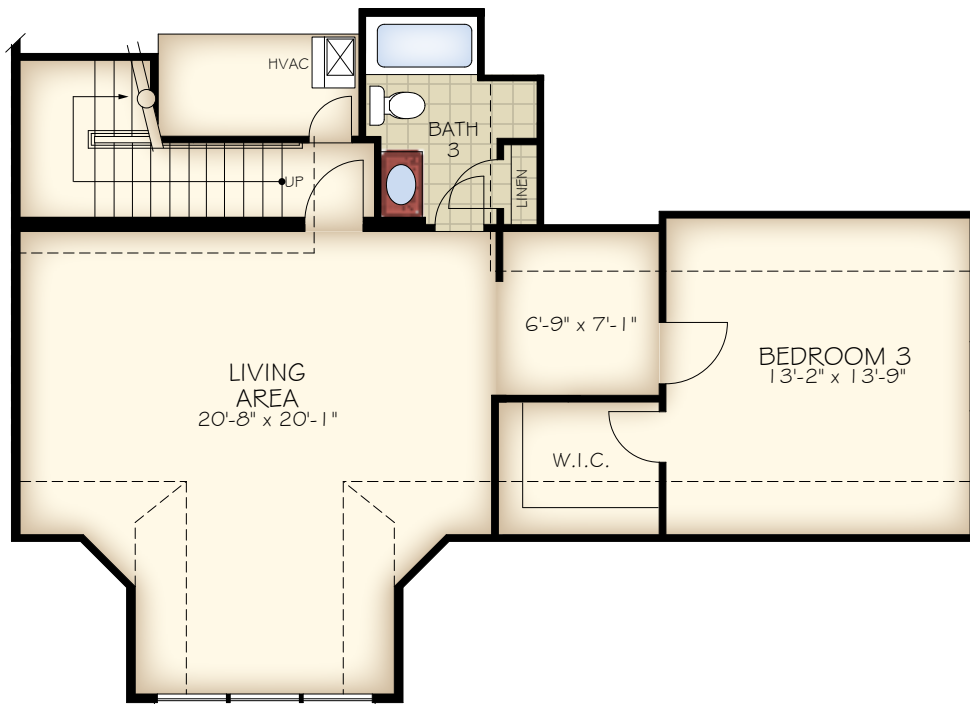

*Note: Tray Ceilings on the First Floor With Bonus Suite Option are in the Following Areas: Master Bedroom

BONUS ROOM SECOND FLOOR PLAN

*Optional courtyard features shown: Artificial turf, Landscaping, Trellis/Pergola, Plant walls (2), Water feature, and Stepping stone paths (Palazzo & Portico only)

OPTIONAL L-SHAPED SHOWER LAYOUT WITH ZERO THRESHOLD

OPTIONAL UNIVERSAL SHOWER LAYOUT WITH ZERO THRESHOLD

OPTIONAL BATH 2 WALK-IN SHOWER

OPTIONAL COVERED PORCH (DELETES LANDSCAPE BED CUT OUTS)

OPTIONAL OWNER'S COVERED PORCH