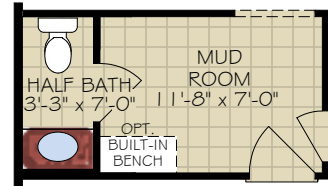

OPTIONAL L-SHAPED SHOWER LAYOUT WITH ZERO THRESHOLD

OPTIONAL UNIVERSAL SHOWER LAYOUT WITH ZERO THRESHOLD

OPTIONAL BATH 2 WALK-IN SHOWER

OPTIONAL COVERED PORCH (DELETES LANDSCAPE BED CUT OUTS)

OPTIONAL OWNER'S COVERED PORCH

OPTIONAL BEDROOM 3 ILO DEN

OPTIONAL DELUXE KITCHEN

OPTIONAL MUDROOM DOG WASH

OPTIONAL MUDROOM HALF BATH

*Optional courtyard features shown: Artificial turf, Landscaping, Trellis/Pergola, Plant walls (2), Water feature, and Stepping stone paths (Palazzo & Portico only)