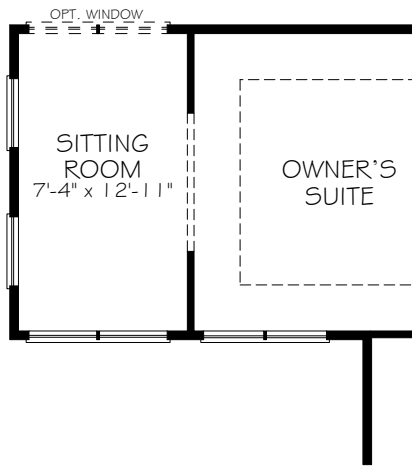

*Note: Tray Ceilings on the First Floor With Bonus Suite Option are in the Following Areas: Master Bedroom

OPTIONAL L-SHAPED SHOWER LAYOUT WITH ZERO THRESHOLD

OPTIONAL UNIVERSAL SHOWER LAYOUT WITH ZERO THRESHOLD

OPTIONAL BATH 2 WALK-IN SHOWER

OPTIONAL COVERED PORCH (DELETES LANDSCAPE BED CUT OUTS)

OPTIONAL OWNER'S COVERED PORCH

OPTIONAL OWNER'S SITTING ROOM

OPTIONAL OWNER'S SCREENED PORCH

*Note: Zero threshold is not available with a basement Or Crawl Space Home There will be a threshold included.