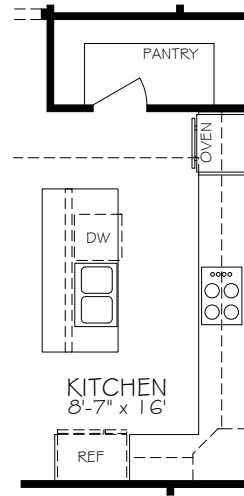

OPTIONAL DELUXE KITCHEN