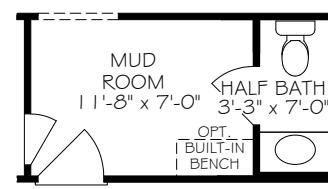

OPTIONAL MUDROOM HALF BATH

*Optional courtyard features shown: Artificial turf, Landscaping, Trellis/Pergola, Plant walls (2), Water feature, and Stepping stone paths (Palazzo & Portico only)