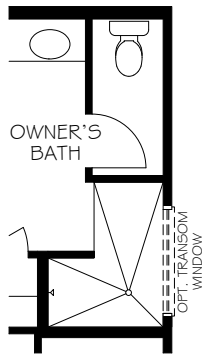

*Note: Tray Ceilings on the First Floor With Bonus Suite Option are in the Following Areas: Master Bedroom

OPTIONAL L-SHAPED SHOWER LAYOUT WITH ZERO THRESHOLD

OPTIONAL UNIVERSAL SHOWER LAYOUT WITH ZERO THRESHOLD

OPTIONAL BATH 2 WALK-IN SHOWER

OPTIONAL COVERED PORCH (DELETES LANDSCAPE BED CUT OUTS)

OPTIONAL OWNER'S COVERED PORCH

OPTIONAL OWNER'S SITTING ROOM

OPTIONAL OWNER'S SCREENED PORCH

*Note: Zero threshold is not available with a basement Or Crawl Space Home There will be a threshold included.