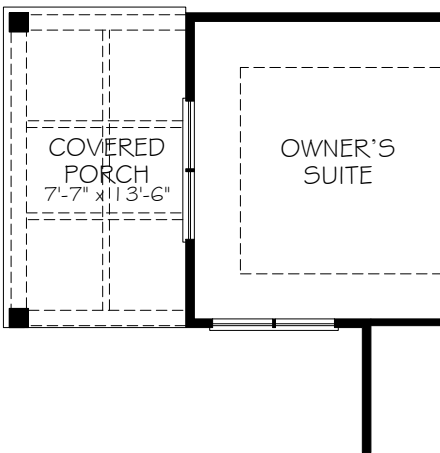

*Note: Tray Ceilings on the First Floor With Bonus Suite Option are in the Following Areas: Master Bedroom

OPTIONAL L-SHAPED SHOWER LAYOUT WITH ZERO THRESHOLD

OPTIONAL UNIVERSAL SHOWER LAYOUT WITH ZERO THRESHOLD

OPTIONAL BATH 2 WALK-IN SHOWER

OPTIONAL COVERED PORCH (DELETES LANDSCAPE BED CUT OUTS)

OPTIONAL OWNER'S COVERED PORCH

OPTIONAL OWNER'S SITTING ROOM

OPTIONAL OWNER'S SCREENED PORCH

*Note: Zero threshold is not available with a basement Or Crawl Space Home There will be a threshold included.