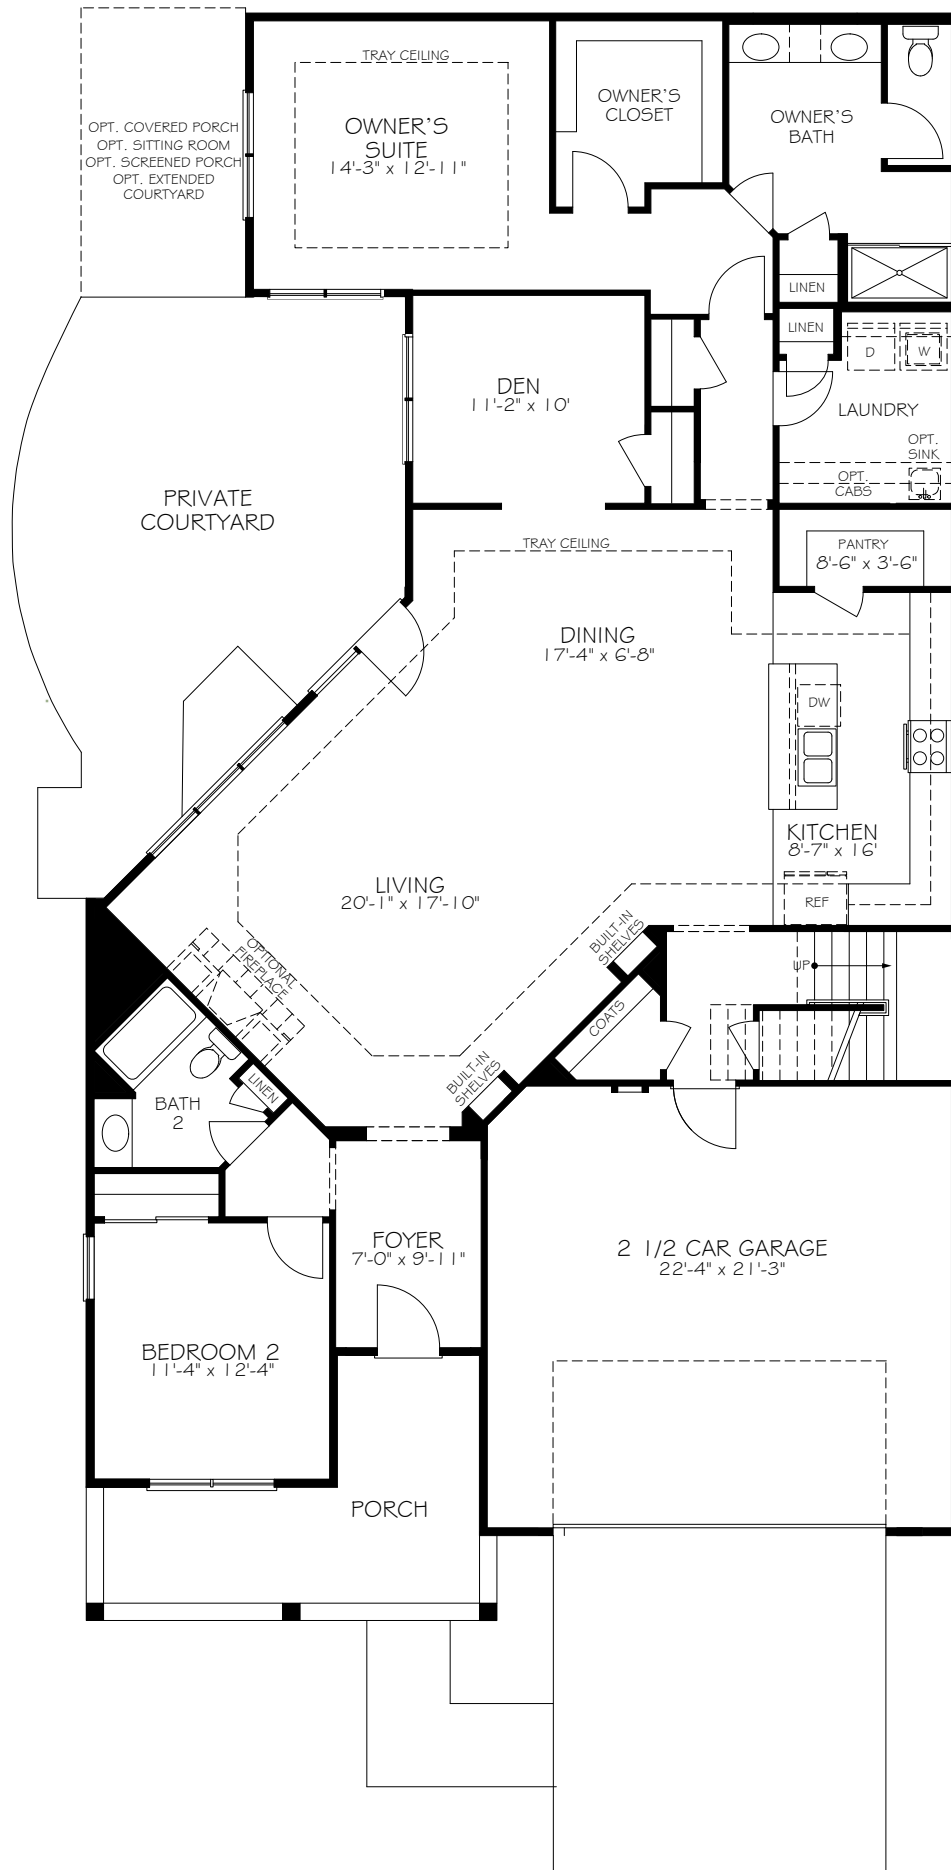

*Optional courtyard features shown: Artificial turf, Landscaping, Trellis/Pergola, Plant walls (2), Water feature, and Stepping stone paths (Palazzo & Portico only)

*Optional courtyard features shown: Artificial turf, Landscaping, Trellis/Pergola, Plant walls (2), Water feature, and Stepping stone paths (Palazzo & Portico only)

*Note: Tray Ceilings on the First Floor With Bonus Suite Option are in the Following Areas: Master Bedroom

OPTIONAL L-SHAPED SHOWER LAYOUT WITH ZERO THRESHOLD

OPTIONAL UNIVERSAL SHOWER LAYOUT WITH ZERO THRESHOLD

OPTIONAL BATH 2 WALK-IN SHOWER

OPTIONAL COVERED PORCH (DELETES LANDSCAPE BED CUT OUTS)

OPTIONAL OWNER'S COVERED PORCH

OPTIONAL OWNER'S SITTING ROOM

OPTIONAL OWNER'S SCREENED PORCH

*Note: Zero threshold is not available with a basement Or Crawl Space Home There will be a threshold included.