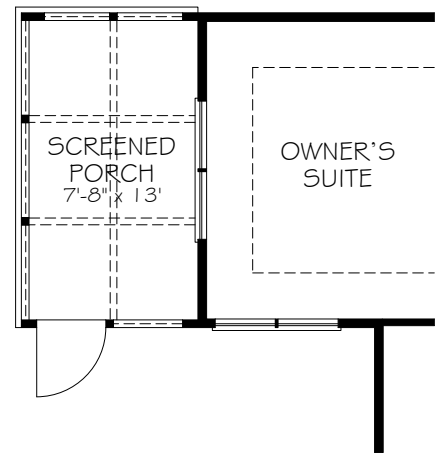

*Note: Tray Ceilings on the First Floor With Bonus Suite Option are in the Following Areas: Master Bedroom

OPTIONAL L-SHAPED SHOWER LAYOUT WITH ZERO THRESHOLD

OPTIONAL UNIVERSAL SHOWER LAYOUT WITH ZERO THRESHOLD

OPTIONAL BATH 2 WALK-IN SHOWER

OPTIONAL COVERED PORCH (DELETES LANDSCAPE BED CUT OUTS)

OPTIONAL OWNER'S COVERED PORCH

OPTIONAL OWNER'S SITTING ROOM

OPTIONAL OWNER'S SCREENED PORCH

*Note: Zero threshold is not available with a basement Or Crawl Space Home There will be a threshold included.