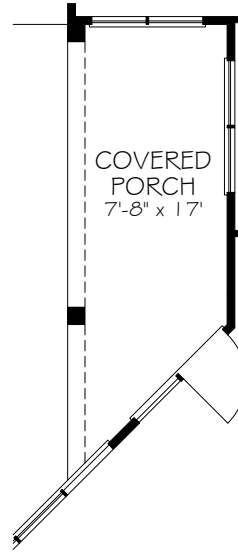

*Note: Tray Ceilings on the First Floor With Bonus Suite Option are in the Following Areas: Master Bedroom

OPTIONAL L-SHAPED SHOWER LAYOUT WITH ZERO THRESHOLD

OPTIONAL UNIVERSAL SHOWER LAYOUT WITH ZERO THRESHOLD

OPTIONAL BATH 2 WALK-IN SHOWER

OPTIONAL COVERED PORCH (DELETES LANDSCAPE BED CUT OUTS)

OPTIONAL OWNER'S COVERED PORCH

OPTIONAL OWNER'S SITTING ROOM

OPTIONAL OWNER'S SCREENED PORCH

*Note: Zero threshold is not available with a basement Or Crawl Space Home There will be a threshold included.