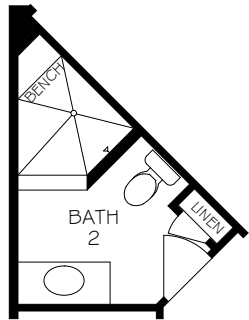

*Note: Tray Ceilings on the First Floor With Bonus Suite Option are in the Following Areas: Master Bedroom

OPTIONAL L-SHAPED SHOWER LAYOUT WITH ZERO THRESHOLD

OPTIONAL UNIVERSAL SHOWER LAYOUT WITH ZERO THRESHOLD

OPTIONAL BATH 2 WALK-IN SHOWER

OPTIONAL COVERED PORCH (DELETES LANDSCAPE BED CUT OUTS)

OPTIONAL OWNER'S COVERED PORCH

OPTIONAL OWNER'S SITTING ROOM

OPTIONAL OWNER'S SCREENED PORCH

*Note: Zero threshold is not available with a basement Or Crawl Space Home There will be a threshold included.