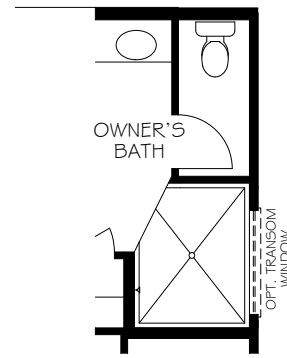

*Note: Tray Ceilings on the First Floor With Bonus Suite Option are in the Following Areas: Master Bedroom

OPTIONAL L-SHAPED SHOWER LAYOUT WITH ZERO THRESHOLD

OPTIONAL UNIVERSAL SHOWER LAYOUT WITH ZERO THRESHOLD

OPTIONAL BATH 2 WALK-IN SHOWER

OPTIONAL COVERED PORCH (DELETES LANDSCAPE BED CUT OUTS)

OPTIONAL OWNER'S COVERED PORCH

OPTIONAL OWNER'S SITTING ROOM

OPTIONAL OWNER'S SCREENED PORCH

*Note: Zero threshold is not available with a basement Or Crawl Space Home There will be a threshold included.