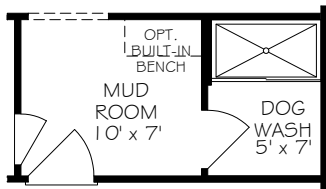

OPTIONAL MUDROOM DOG WASH