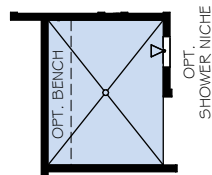

OPT. STORAGE

OPT. BEDROOM 3

OPT. WET BAR

OPT. COVERED PORCH  
(OFF LIVING/ DINING ROOM)

OPT. REAR COURTYARD

OPT. SCREENED PORCH  
(OFF LIVING/ DINING ROOM)

OPT. SITTING ROOM  
(OFF OWNER'S SUITE)

OPT. DELUXE KITCHEN

OPT. L-SHAPED SHOWER LAYOUT WITH ZERO THRESHOLD

OPT. UNIVERSAL SHOWER LAYOUT WITH ZERO THRESHOLD

OPT. BATH 2 SHOWER ILO TUB