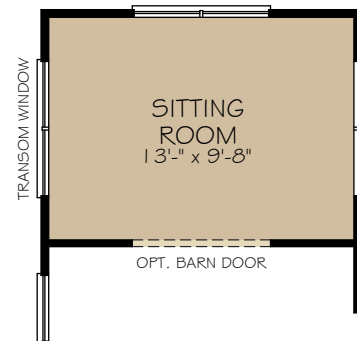

OPT. STORAGE

OPT. BEDROOM 3

OPT. WET BAR

OPT. COVERED PORCH  
(OFF LIVING/ DINING ROOM)

OPT. REAR COURTYARD

OPT. SCREENED PORCH  
(OFF LIVING/ DINING ROOM)

OPT. SITTING ROOM  
(OFF OWNER'S SUITE)

OPT. DELUXE KITCHEN

OPT. L-SHAPED SHOWER LAYOUT WITH ZERO THRESHOLD

OPT. UNIVERSAL SHOWER LAYOUT WITH ZERO THRESHOLD

OPT. BATH 2 SHOWER ILO TUB