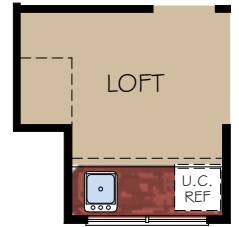

OPT. STORAGE

OPT. BEDROOM 3

OPT. WET BAR

OPT. COVERED PORCH  
(OFF LIVING/ DINING ROOM)

OPT. REAR COURTYARD

OPT. SCREENED PORCH  
(OFF LIVING/ DINING ROOM)

OPT. SITTING ROOM  
(OFF OWNER'S SUITE)

OPT. DELUXE KITCHEN

OPT. L-SHAPED SHOWER LAYOUT WITH ZERO THRESHOLD

OPT. UNIVERSAL SHOWER LAYOUT WITH ZERO THRESHOLD

OPT. BATH 2 SHOWER ILO TUB