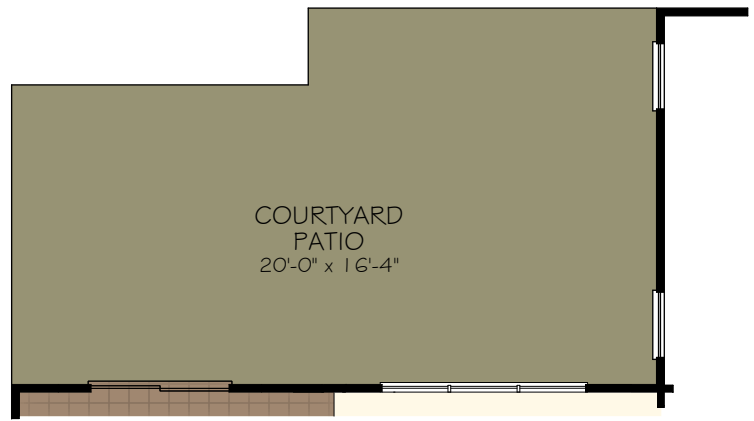

OPT. STORAGE

OPT. BEDROOM 3

OPT. WET BAR

OPT. COVERED PORCH  
(OFF LIVING/ DINING ROOM)

OPT. REAR COURTYARD

OPT. SCREENED PORCH  
(OFF LIVING/ DINING ROOM)

OPT. SITTING ROOM  
(OFF OWNER'S SUITE)

OPT. DELUXE KITCHEN

OPT. L-SHAPED SHOWER LAYOUT WITH ZERO THRESHOLD

OPT. UNIVERSAL SHOWER LAYOUT WITH ZERO THRESHOLD

OPT. BATH 2 SHOWER ILO TUB