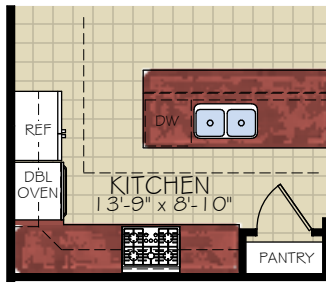

OPT. STORAGE

OPT. BEDROOM 3

OPT. WET BAR

OPT. COVERED PORCH  
(OFF LIVING/ DINING ROOM)

OPT. REAR COURTYARD

OPT. SCREENED PORCH  
(OFF LIVING/ DINING ROOM)

OPT. SITTING ROOM  
(OFF OWNER'S SUITE)

OPT. DELUXE KITCHEN

OPT. L-SHAPED SHOWER LAYOUT WITH ZERO THRESHOLD

OPT. UNIVERSAL SHOWER LAYOUT WITH ZERO THRESHOLD

OPT. BATH 2 SHOWER ILO TUB