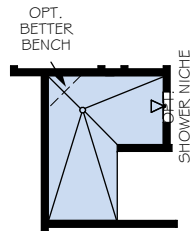

OPT. STORAGE

OPT. BEDROOM 3

OPT. WET BAR

OPT. COVERED PORCH  
(OFF LIVING/ DINING ROOM)

OPT. REAR COURTYARD

OPT. SCREENED PORCH  
(OFF LIVING/ DINING ROOM)

OPT. SITTING ROOM  
(OFF OWNER'S SUITE)

OPT. DELUXE KITCHEN

OPT. L-SHAPED SHOWER LAYOUT WITH ZERO THRESHOLD

OPT. UNIVERSAL SHOWER LAYOUT WITH ZERO THRESHOLD

OPT. BATH 2 SHOWER ILO TUB