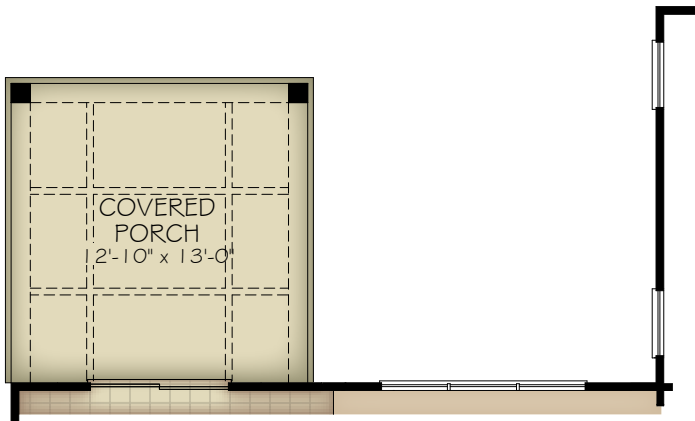

OPT. STORAGE

OPT. BEDROOM 3

OPT. WET BAR

OPT. COVERED PORCH  
(OFF LIVING/ DINING ROOM)

OPT. REAR COURTYARD

OPT. SCREENED PORCH  
(OFF LIVING/ DINING ROOM)

OPT. SITTING ROOM  
(OFF OWNER'S SUITE)

OPT. DELUXE KITCHEN

OPT. L-SHAPED SHOWER LAYOUT WITH ZERO THRESHOLD

OPT. UNIVERSAL SHOWER LAYOUT WITH ZERO THRESHOLD

OPT. BATH 2 SHOWER ILO TUB