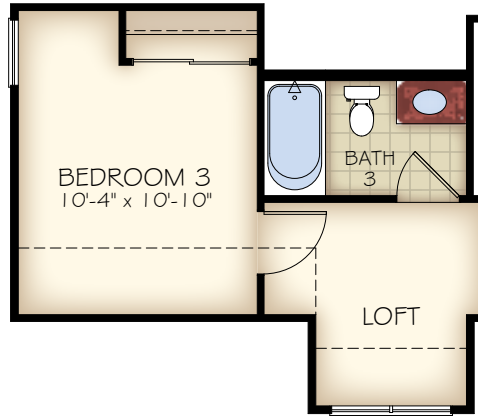

OPT. STORAGE

OPT. BEDROOM 3

OPT. WET BAR

OPT. COVERED PORCH  
(OFF LIVING/ DINING ROOM)

OPT. REAR COURTYARD

OPT. SCREENED PORCH  
(OFF LIVING/ DINING ROOM)

OPT. SITTING ROOM  
(OFF OWNER'S SUITE)

OPT. DELUXE KITCHEN

OPT. L-SHAPED SHOWER LAYOUT WITH ZERO THRESHOLD

OPT. UNIVERSAL SHOWER LAYOUT WITH ZERO THRESHOLD

OPT. BATH 2 SHOWER ILO TUB