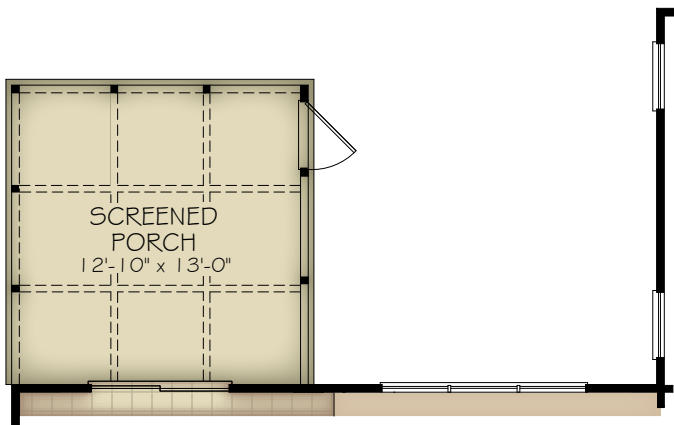

OPT. STORAGE

OPT. BEDROOM 3

OPT. WET BAR

OPT. COVERED PORCH  
(OFF LIVING/ DINING ROOM)

OPT. REAR COURTYARD

OPT. SCREENED PORCH  
(OFF LIVING/ DINING ROOM)

OPT. SITTING ROOM  
(OFF OWNER'S SUITE)

OPT. DELUXE KITCHEN

OPT. L-SHAPED SHOWER LAYOUT WITH ZERO THRESHOLD

OPT. UNIVERSAL SHOWER LAYOUT WITH ZERO THRESHOLD

OPT. BATH 2 SHOWER ILO TUB